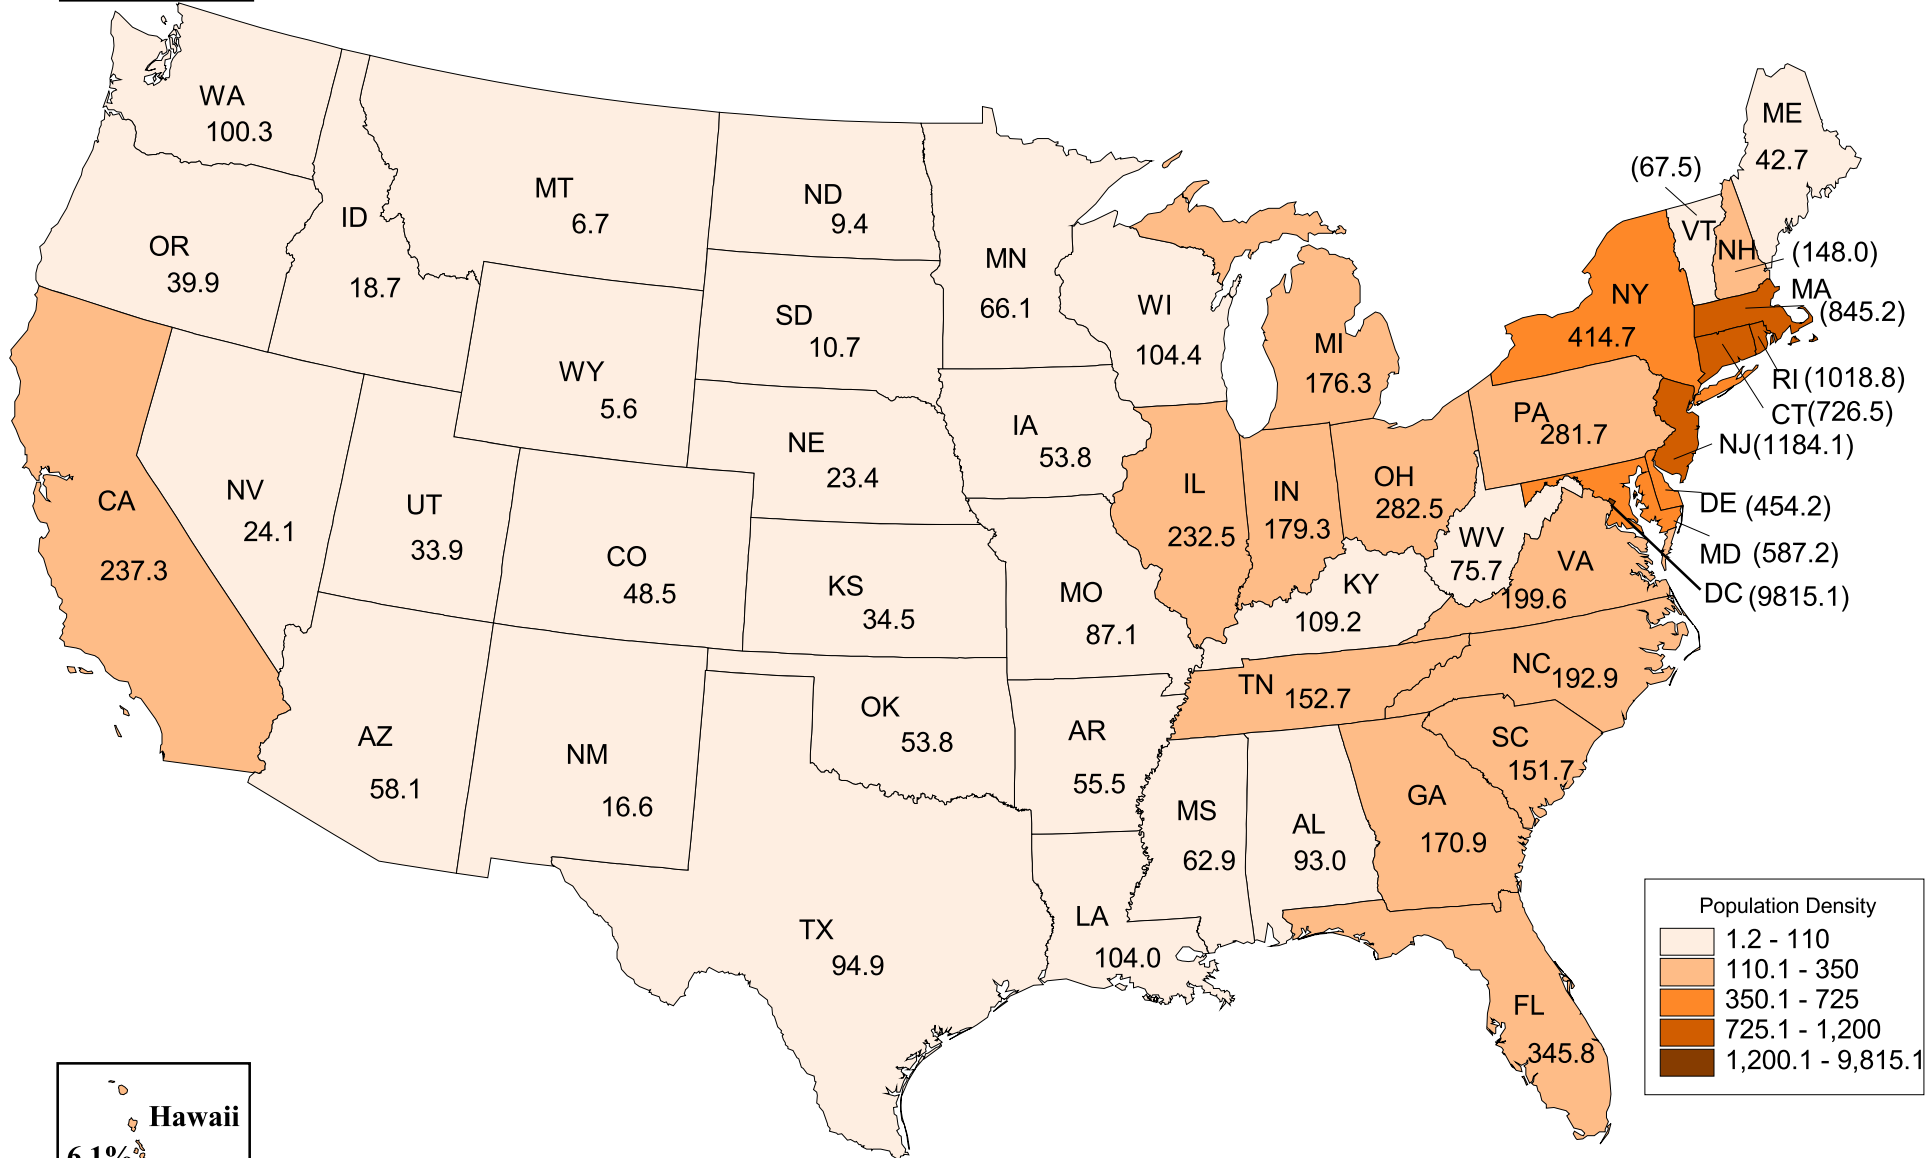

U.S. POPULATION DENSITY 2009

Prepared by the Maryland Department of Planning, Planning Data Services from the Population Division, U.S. Census Bureau
Release Date : June 2010