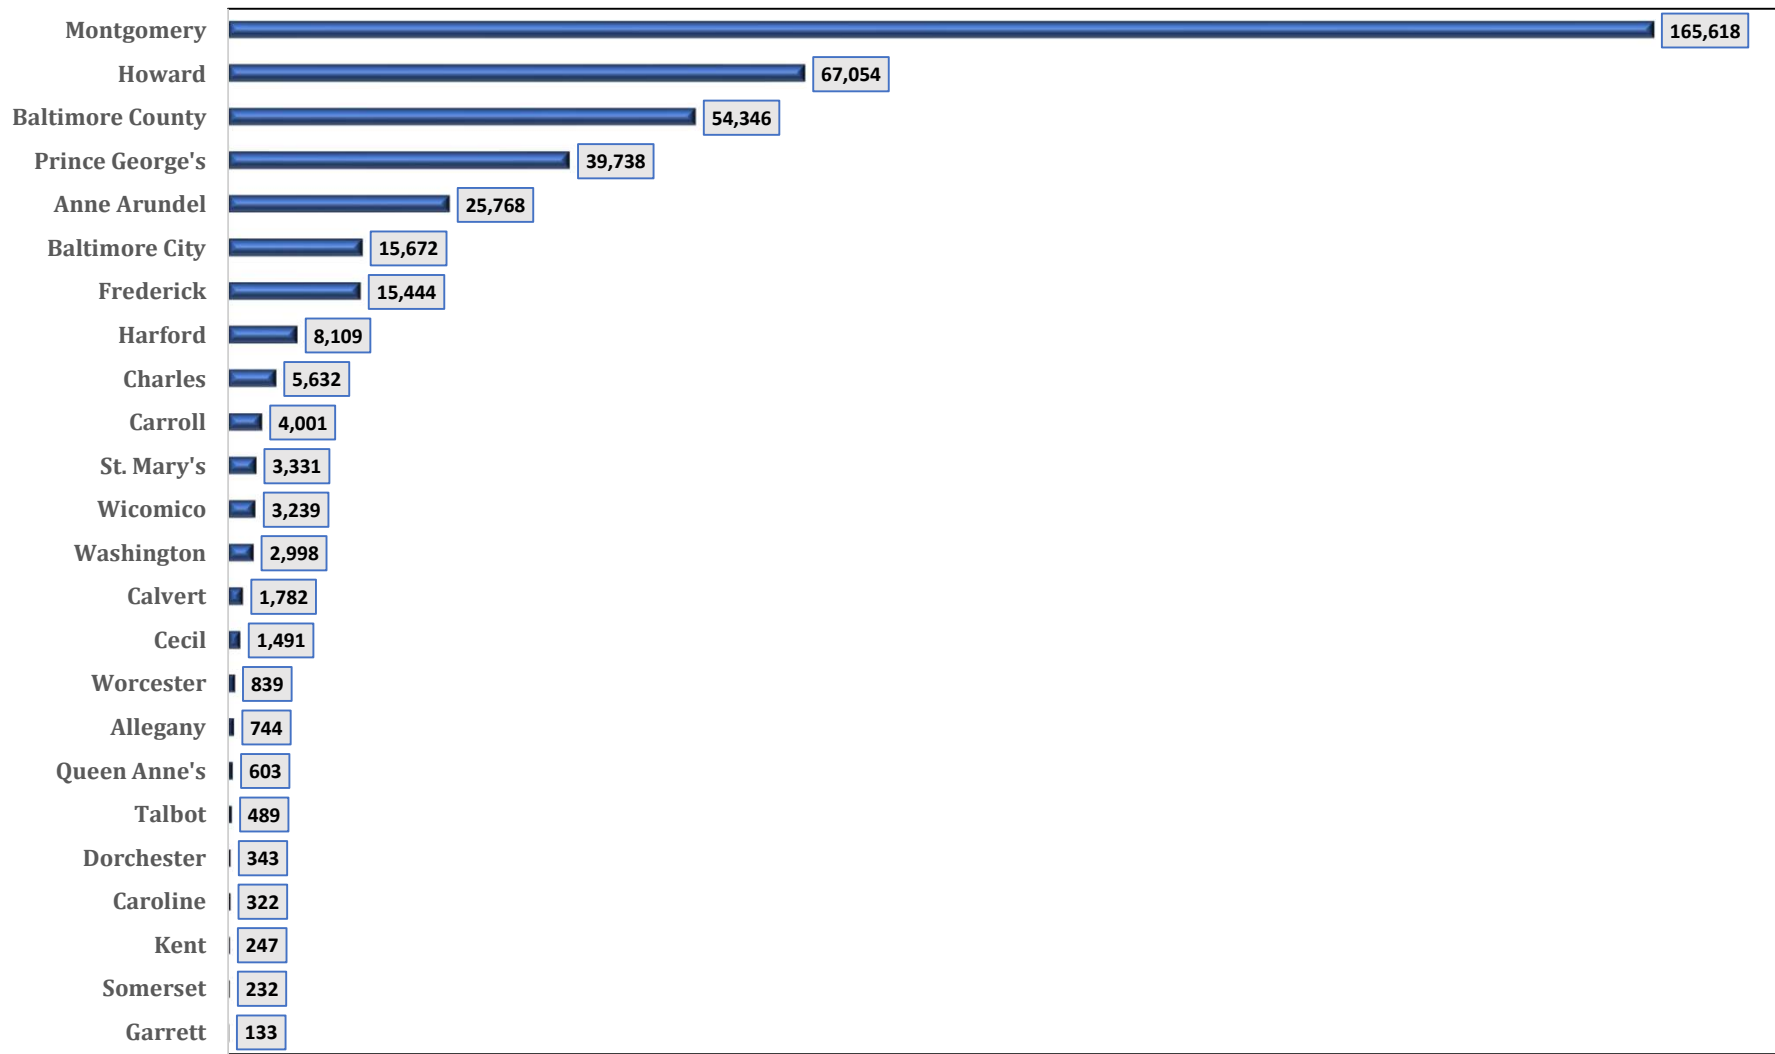

**Chart 10A. MARYLAND JURISDICTIONS  
NON HISPANIC ASIAN POPULATION**  
*July 1, 2021*

SOURCE: U. S. Department of Commerce. Bureau of the Census. July 1, 2021 Population Estimates.  
Prepared by Maryland Department of Planning. Projections and State Data Center. June 2022.