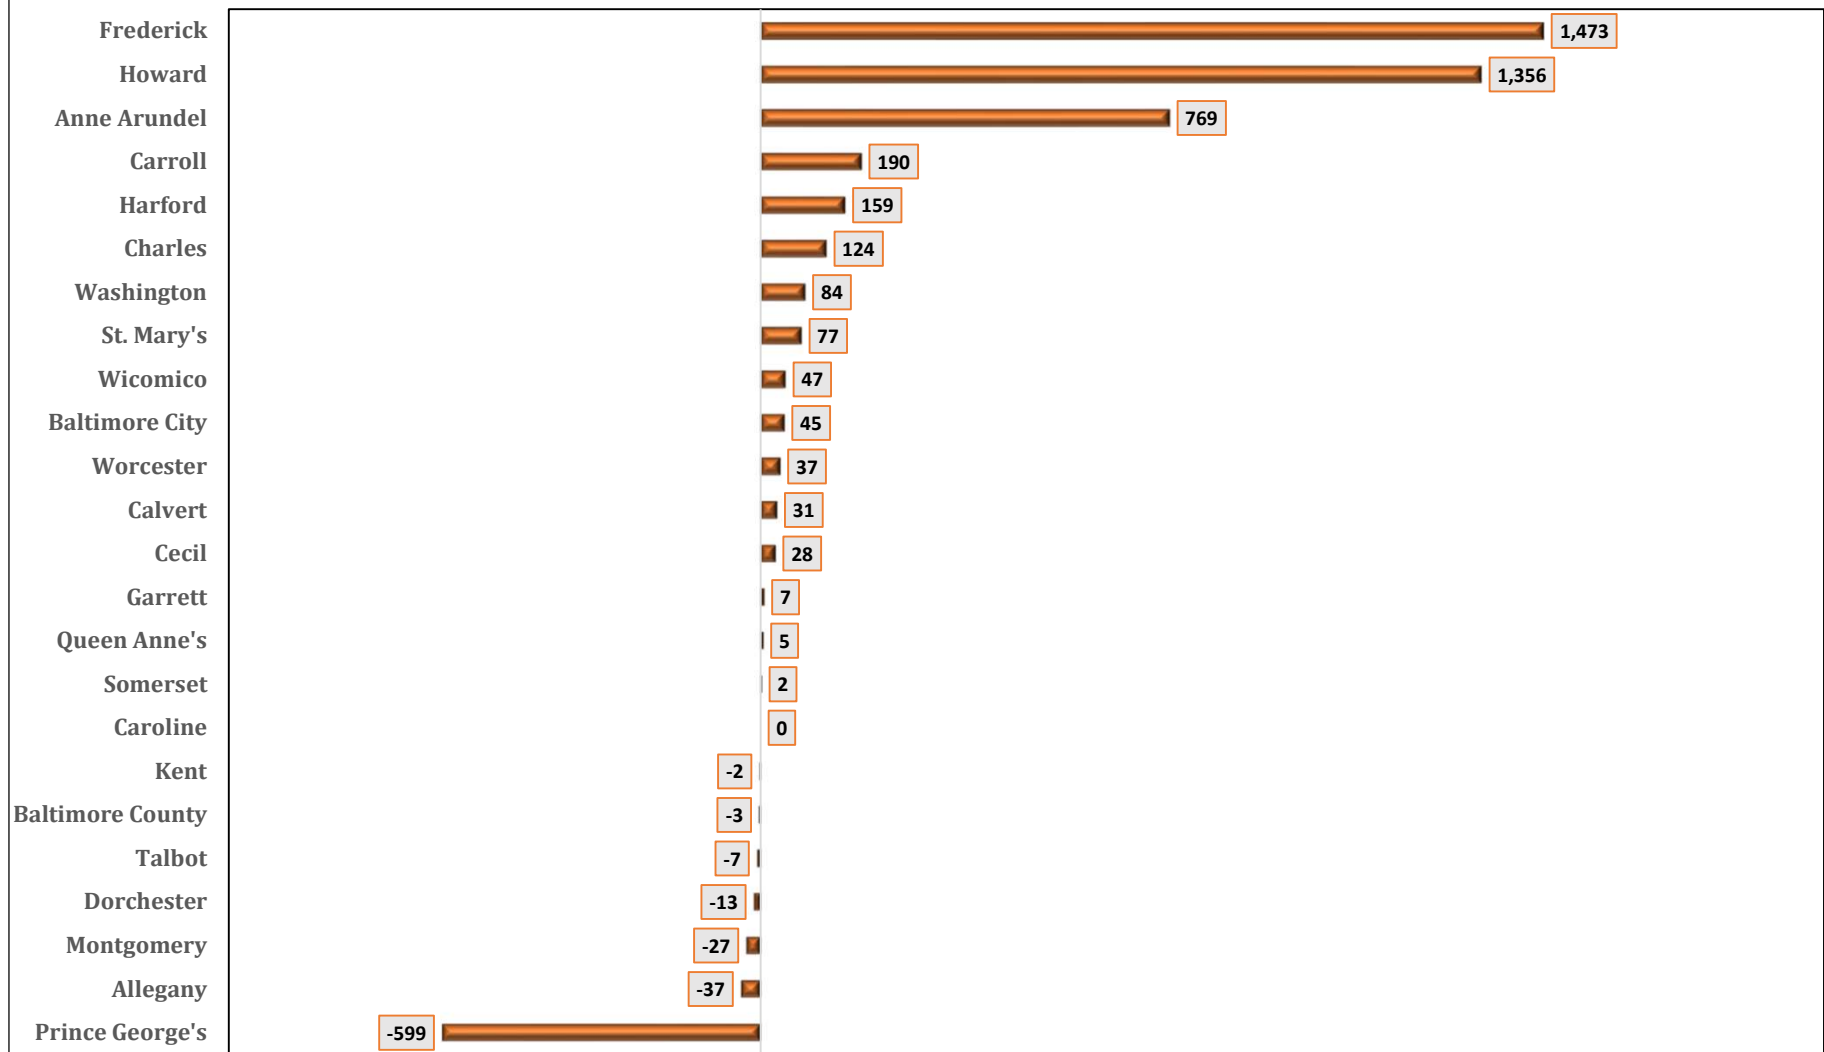

**Chart 10B. MARYLAND JURISDICTIONS
NON HISPANIC ASIAN POPULATION
Change: July 1, 2020 to July 1, 2021**

SOURCE: U. S. Department of Commerce. Bureau of the Census. July 1, 2021 Population Estimates.
Prepared by Maryland Department of Planning. Projections and State Data Center. June 2022.