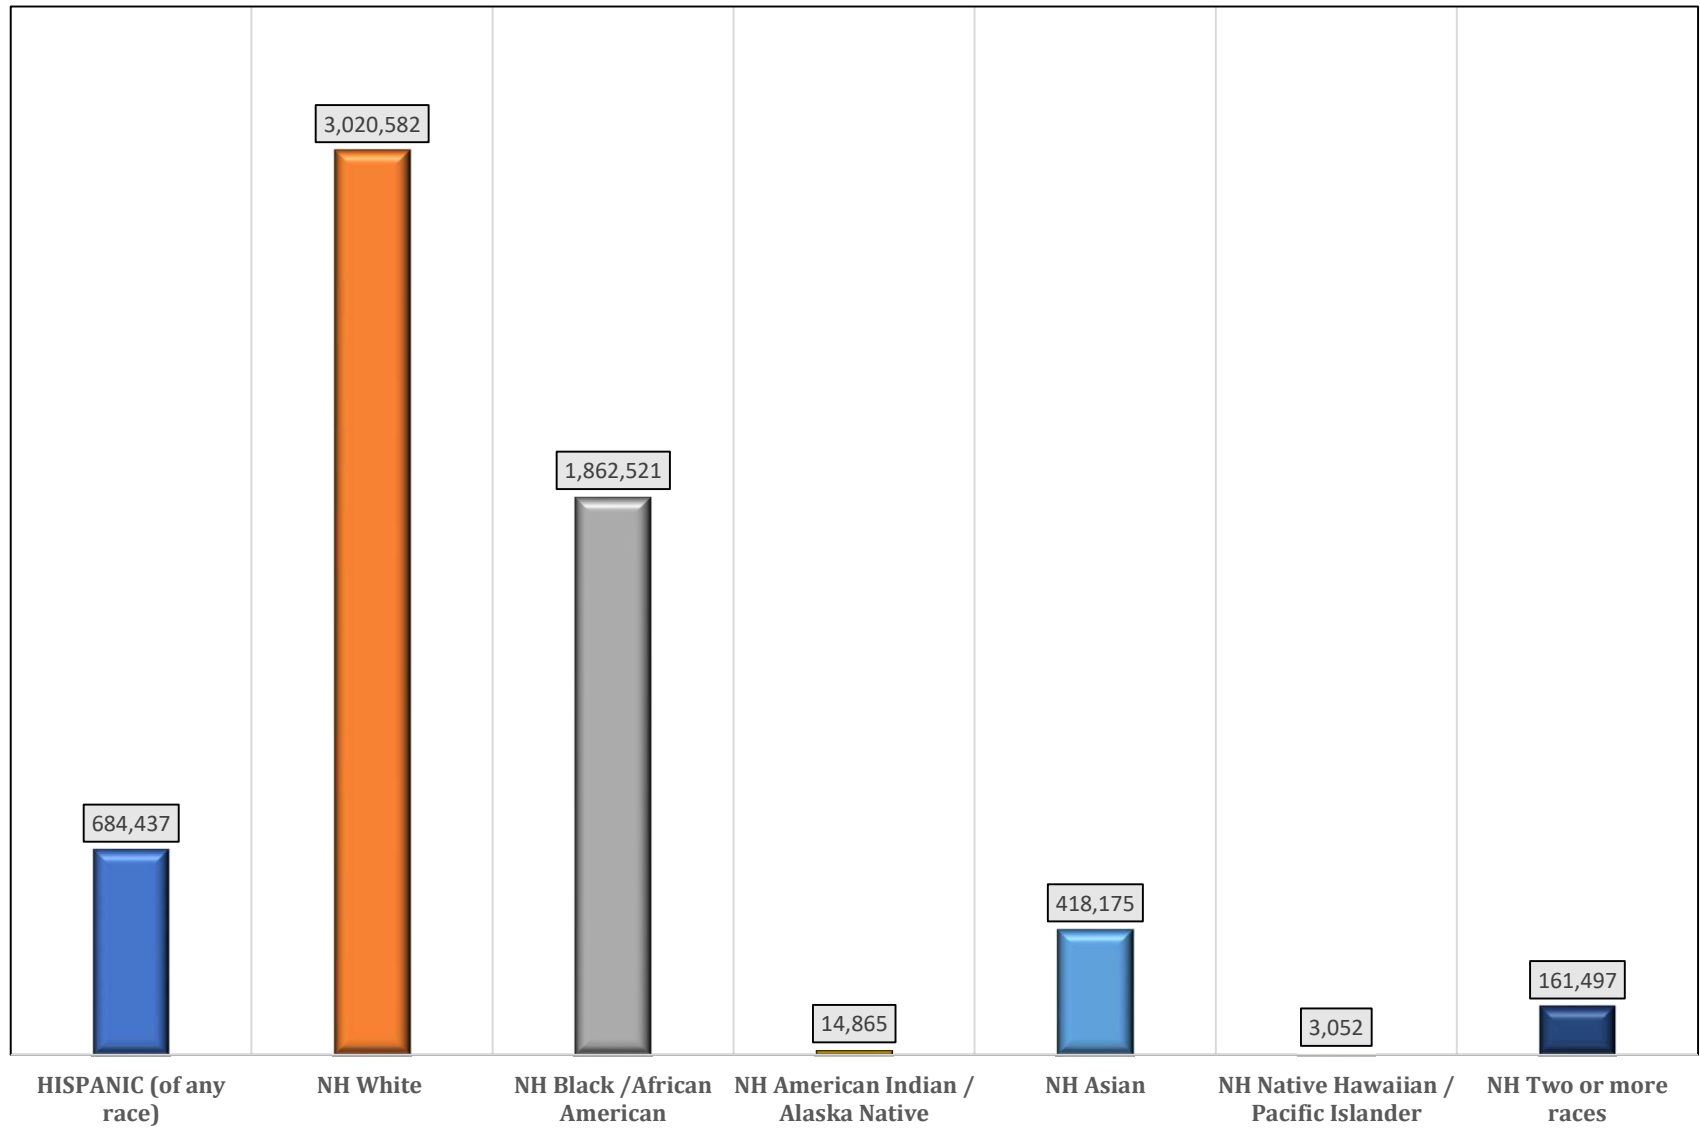

Chart 1A. MARYLAND
HISPANIC ORIGIN (of any race) AND NON HISPANIC ORIGIN BY RACE POPULATION
July 1, 2021

SOURCE: U. S. Department of Commerce. Bureau of the Census. July 1, 2021 Population Estimates.
 Prepared by Maryland Department of Planning. Projections and State Data Center. June 2022.