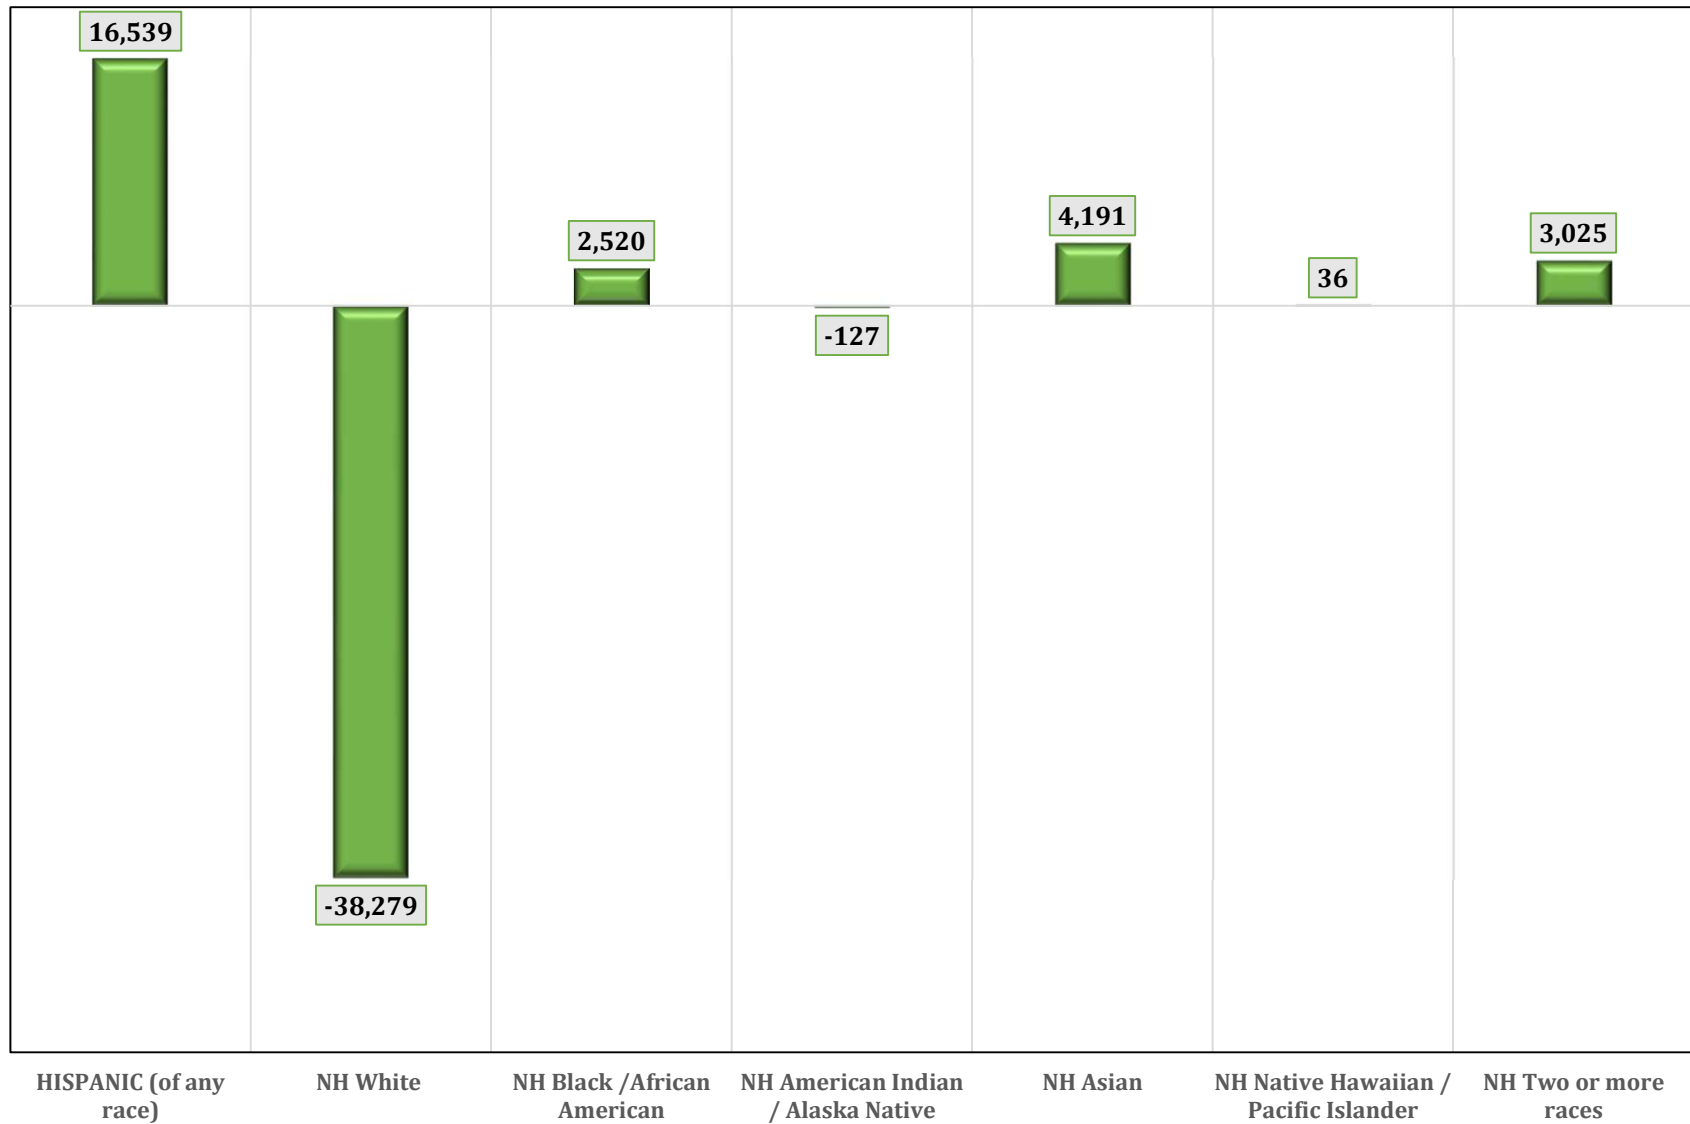

**Chart 1B. MARYLAND**  
**HISPANIC ORIGIN (of any race) AND NON HISPANIC ORIGIN BY RACE POPULATION**  
**Change: April 1, 2020 to July 1, 2021**

SOURCE: U. S. Department of Commerce. Bureau of the Census. July 1, 2021 Population Estimates.  
 Prepared by Maryland Department of Planning. Projections and State Data Center. June 2022.