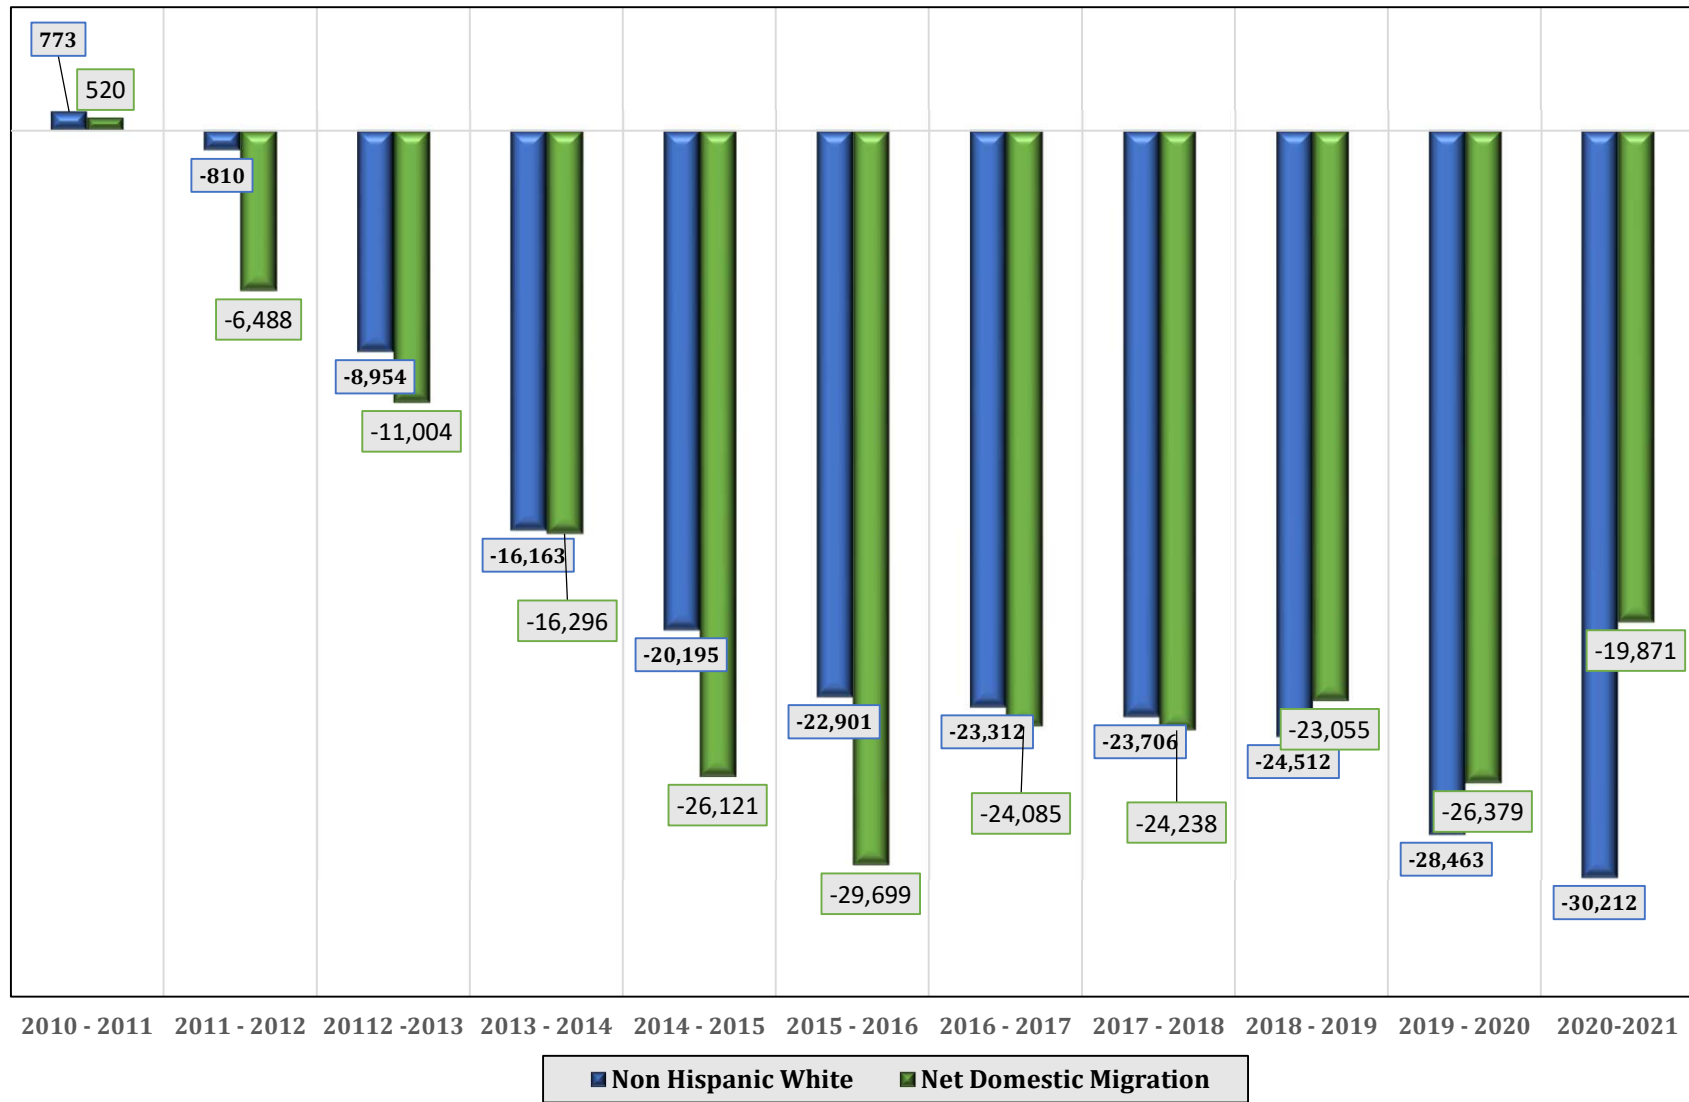

Chart 2. MARYLAND
NON HISPANIC WHITE POPULATION AND NET DOMESTIC MIGRATION
Change: July 1, 2010 to July 1, 2020

SOURCE: U. S. Department of Commerce. Bureau of the Census. July 1, 2021 Population Estimates.
 Prepared by Maryland Department of Planning. Projections and State Data Center. June 2022.