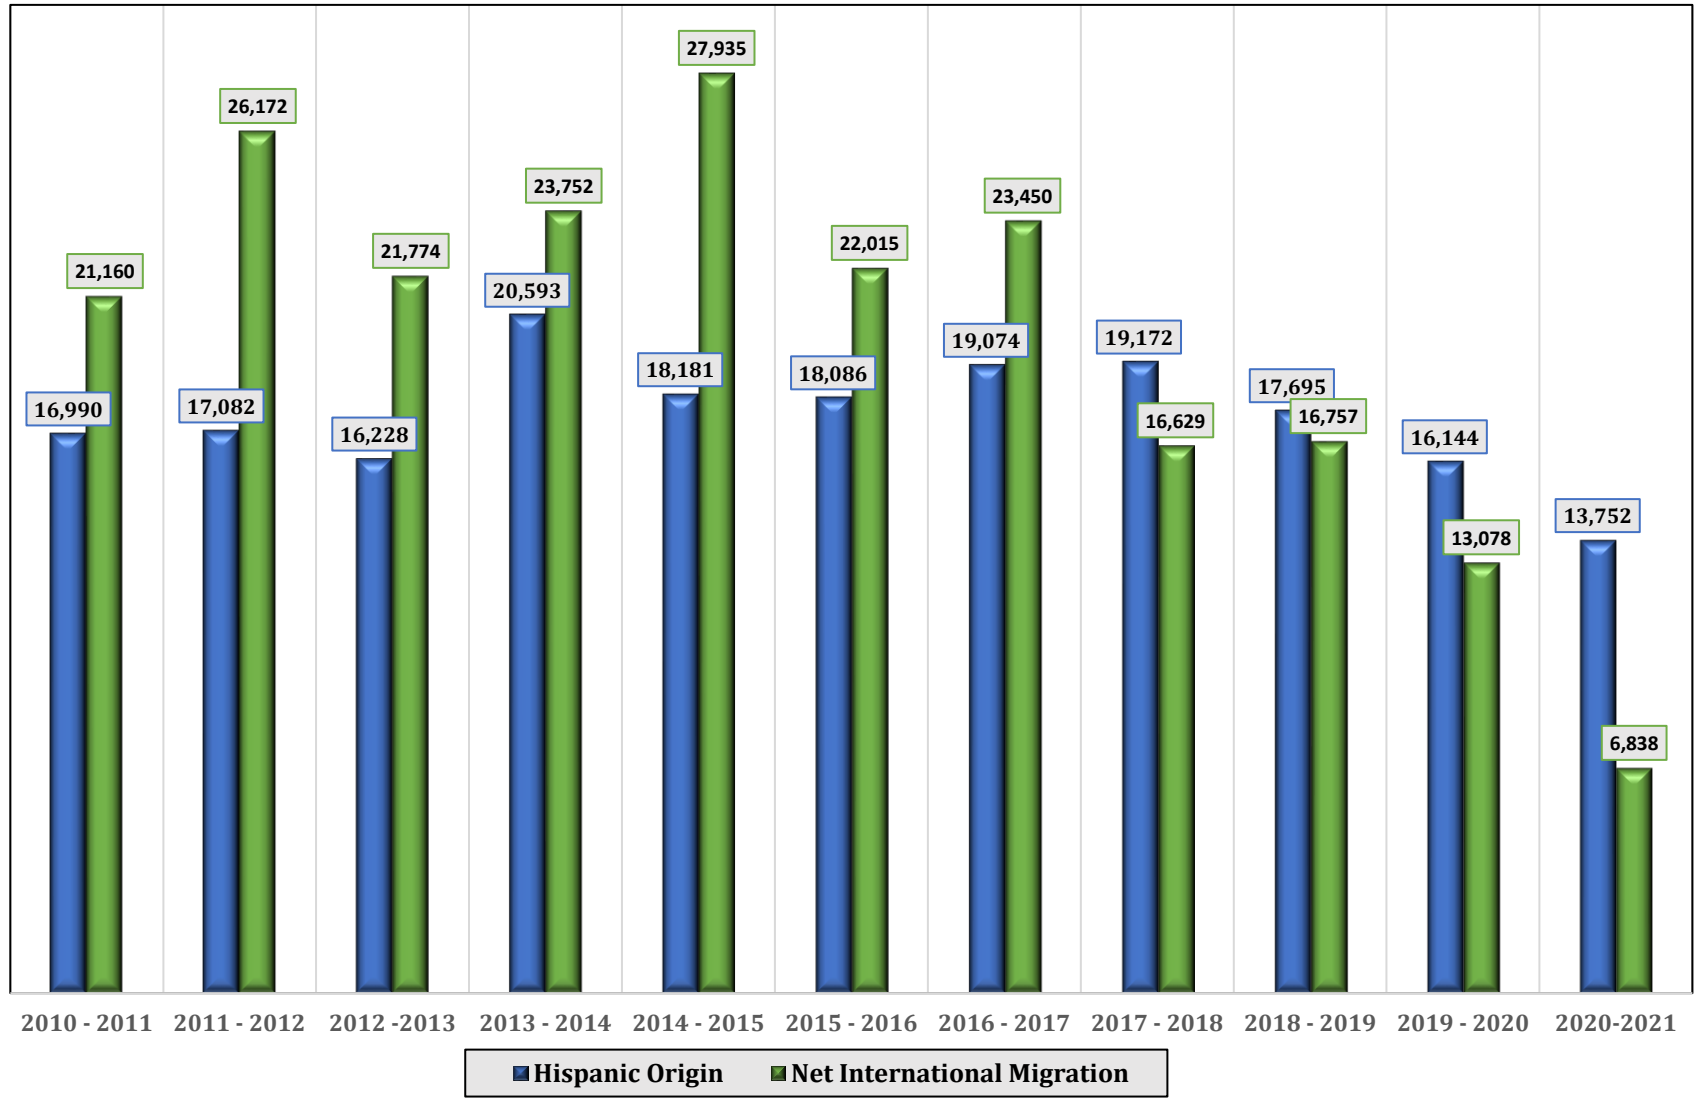

Chart 3. MARYLAND
HISPANIC ORIGIN (of any race) AND NET INTERNATIONAL MIGRATION
Change: July 1, 2010 to July 1, 2020

SOURCE: U. S. Department of Commerce. Bureau of the Census. July 1, 2021 Population Estimates.
 Prepared by Maryland Department of Planning. Projections and State Data Center. June 2022.