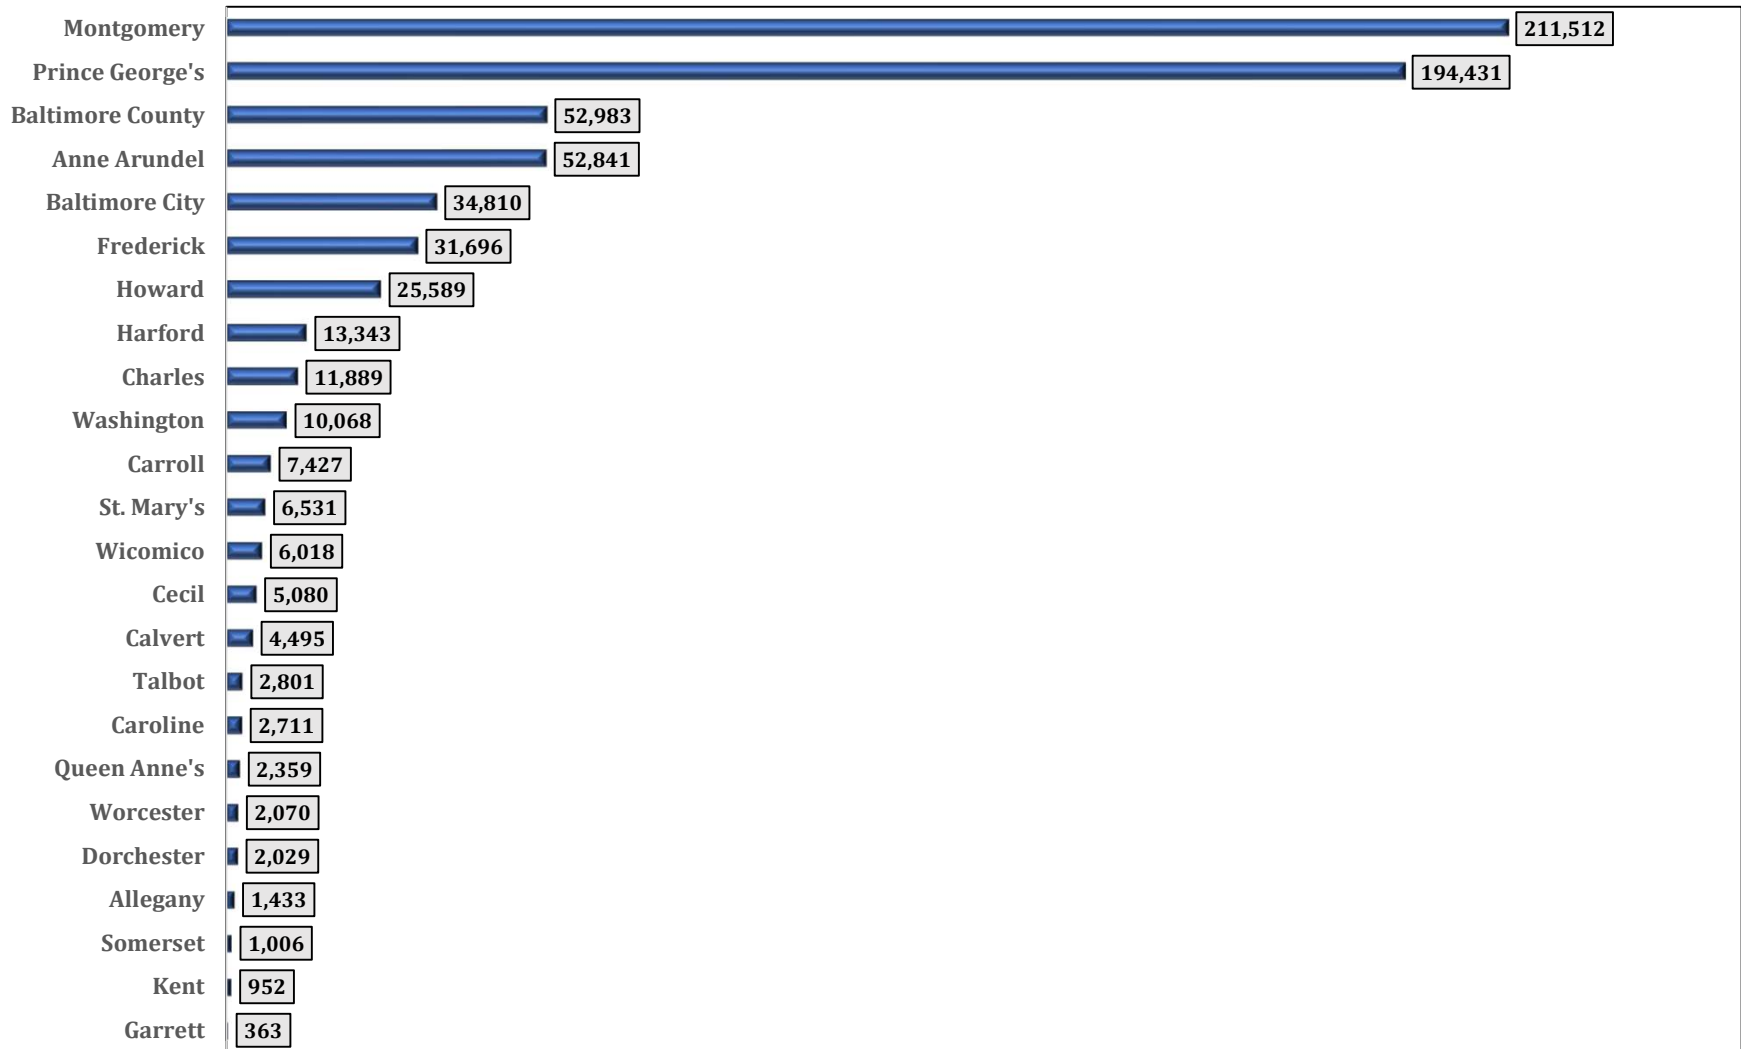

**Chart 7A. MARYLAND JURISDICTIONS
HISPANIC ORIGIN POPULATION**
July 1, 2021

SOURCE: U. S. Department of Commerce. Bureau of the Census. July 1, 2021 Population Estimates.
Prepared by Maryland Department of Planning. Projections and State Data Center. June 2022.