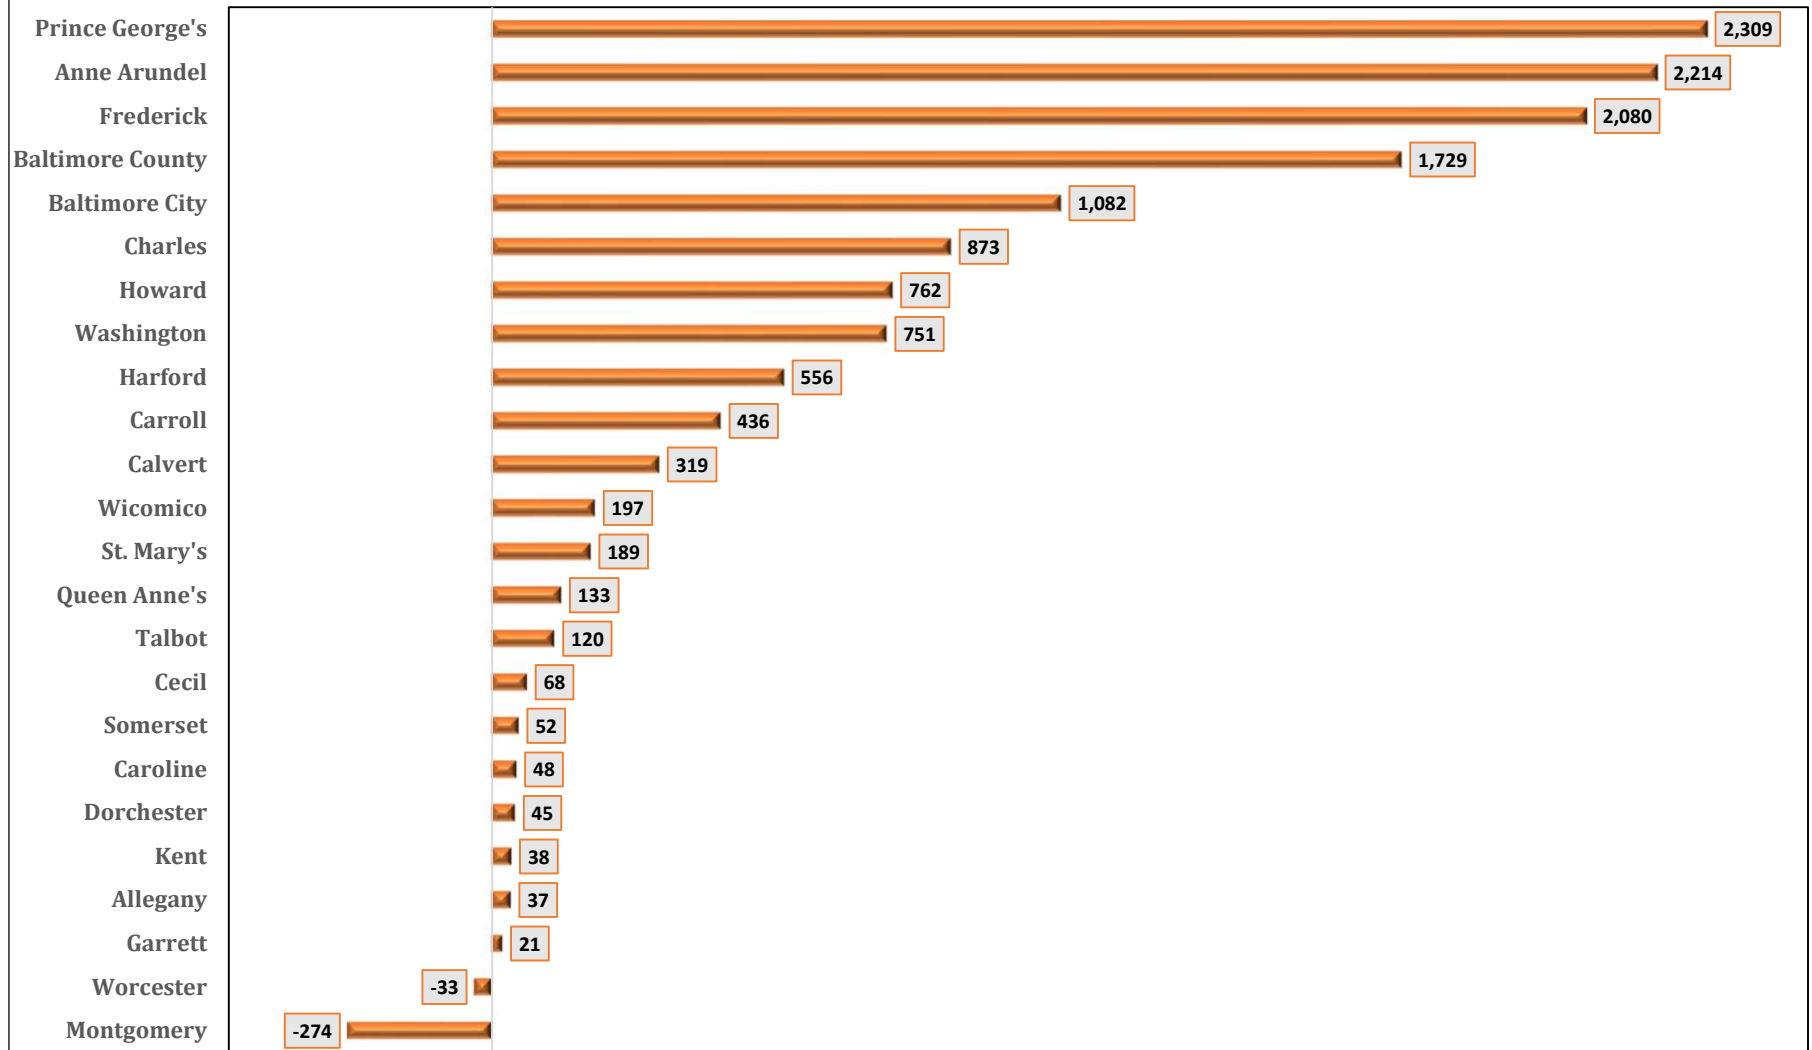

**Chart 7B. MARYLAND JURISDICTIONS
HISPANIC ORIGIN POPULATION**
Change: July 1, 2020 to July 1, 2021

SOURCE: U. S. Department of Commerce. Bureau of the Census. July 1, 2021 Population Estimates.
Prepared by Maryland Department of Planning. Projections and State Data Center. June 2022.