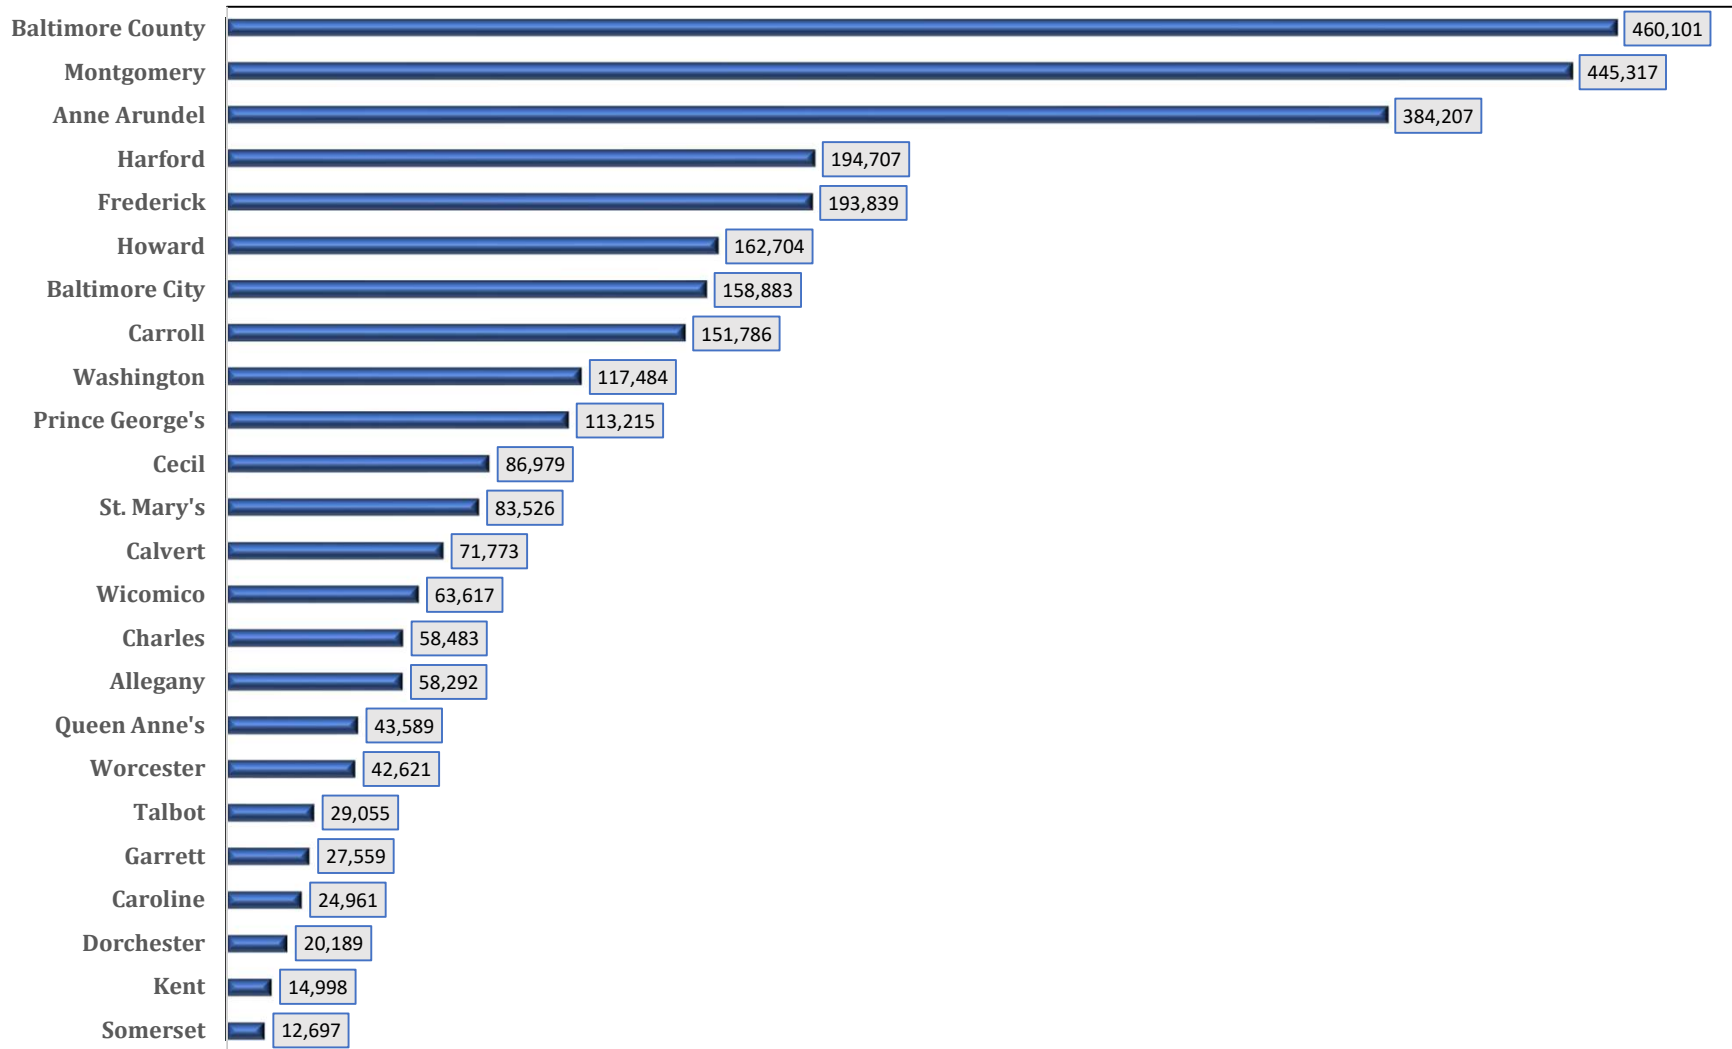

**Chart 8A. MARYLAND JURISDICTIONS
NON HISPANIC WHITE POPULATION**
July 1, 2021

SOURCE: U. S. Department of Commerce. Bureau of the Census. July 1, 2021 Population Estimates.
Prepared by Maryland Department of Planning. Projections and State Data Center. June 2022.