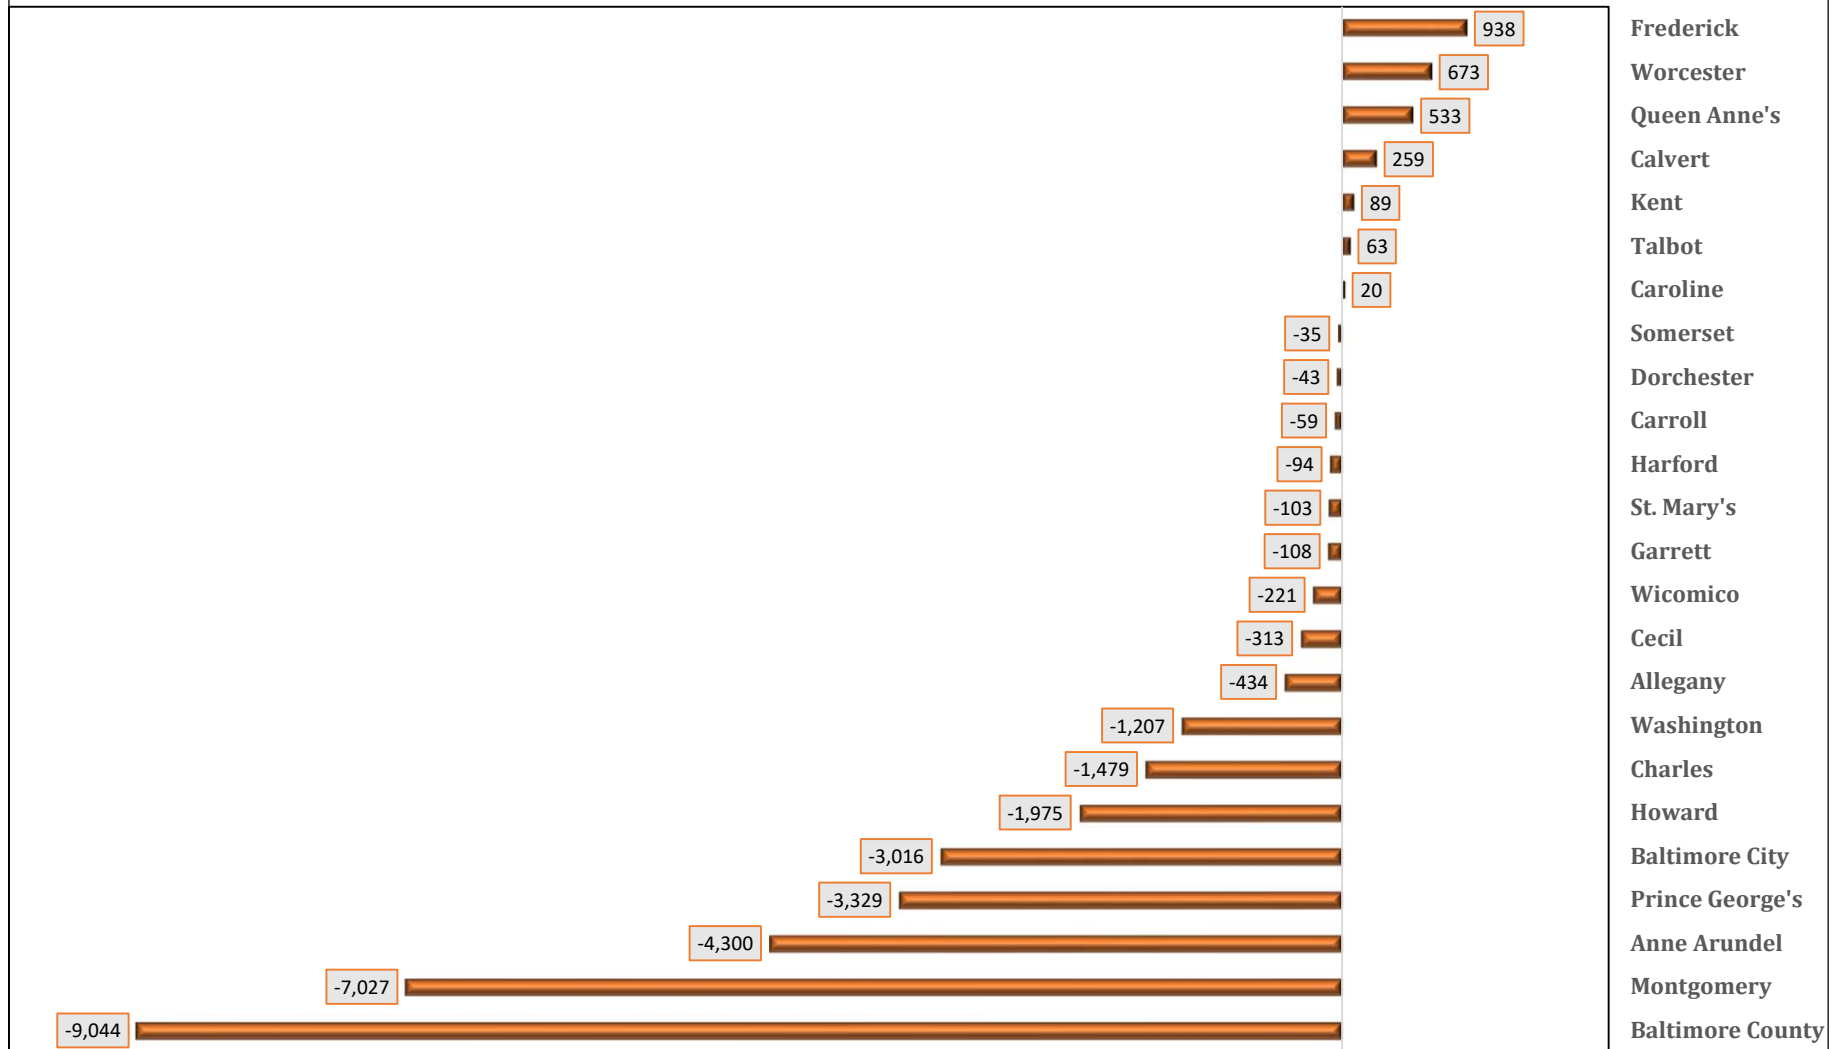

**Chart 8B. MARYLAND JURISDICTIONS  
NON HISPANIC WHITE POPULATION  
Change: July 1, 2020 to July 1, 2021**

SOURCE: U. S. Department of Commerce. Bureau of the Census. July 1, 2021 Population Estimates.  
Prepared by Maryland Department of Planning. Projections and State Data Center. June 2022.