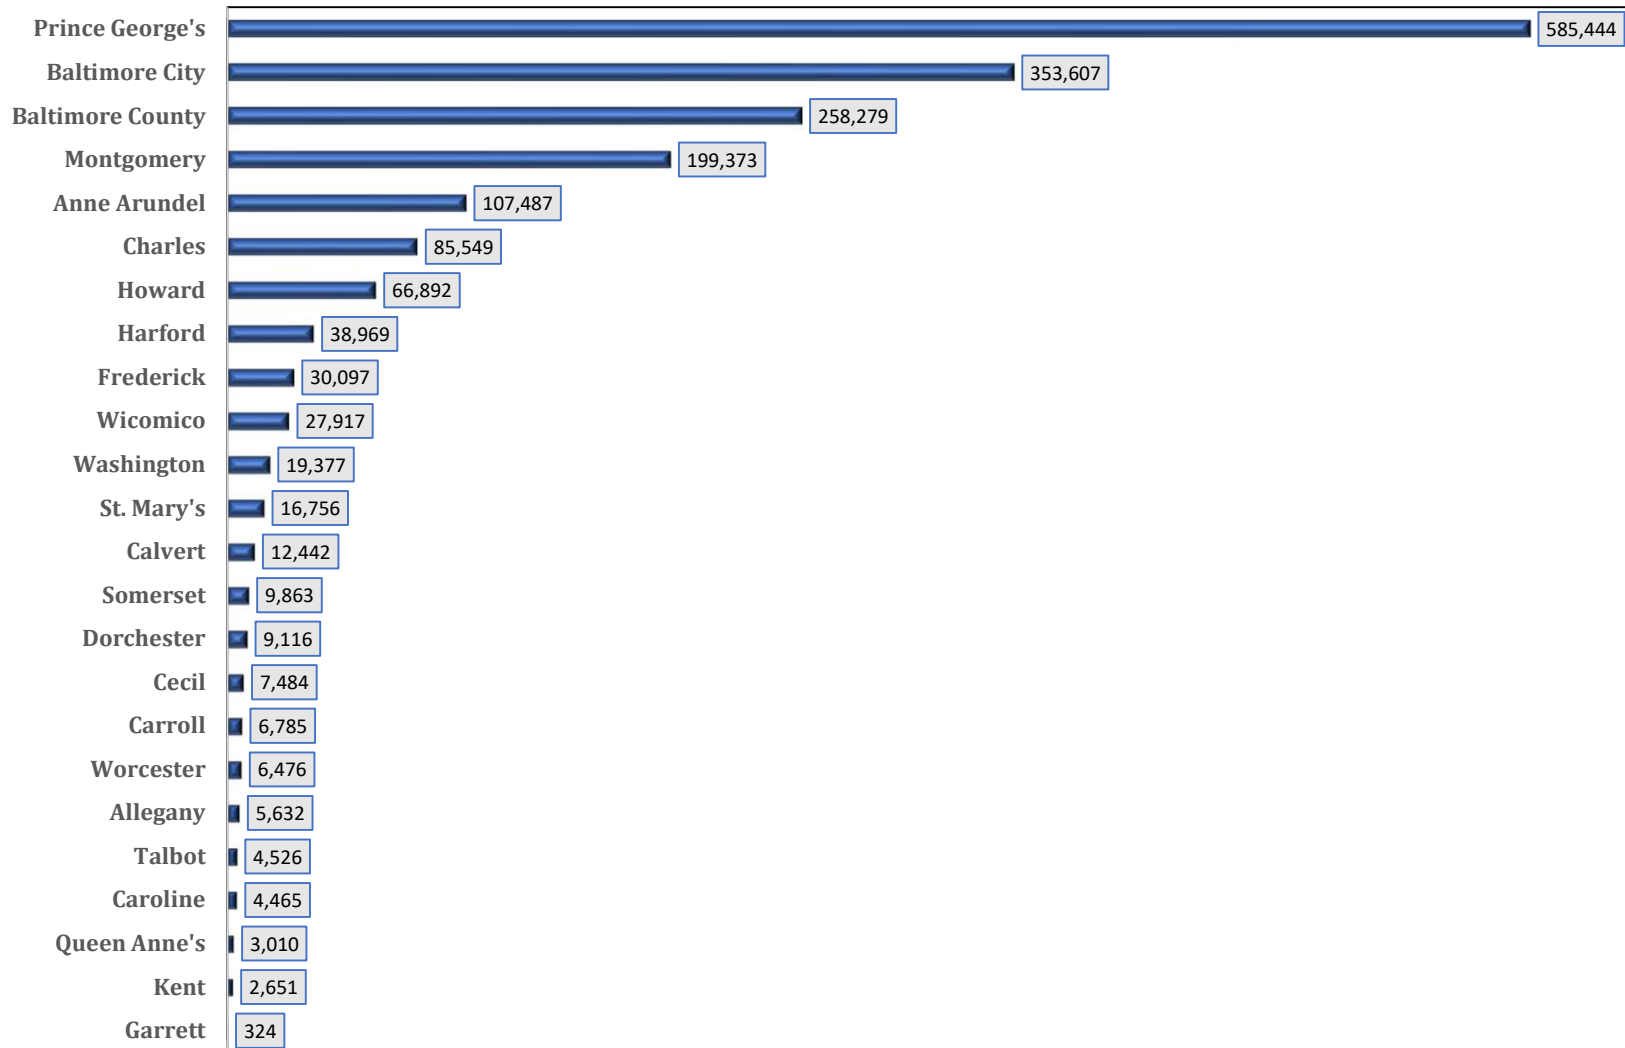

**Chart 9A. MARYLAND JURISDICTIONS  
NON HISPANIC BLACK / AFRICAN AMERICAN POPULATION  
July 1, 2021**

SOURCE: U. S. Department of Commerce. Bureau of the Census. July 1, 2021 Population Estimates.  
Prepared by Maryland Department of Planning. Projections and State Data Center. June 2022.