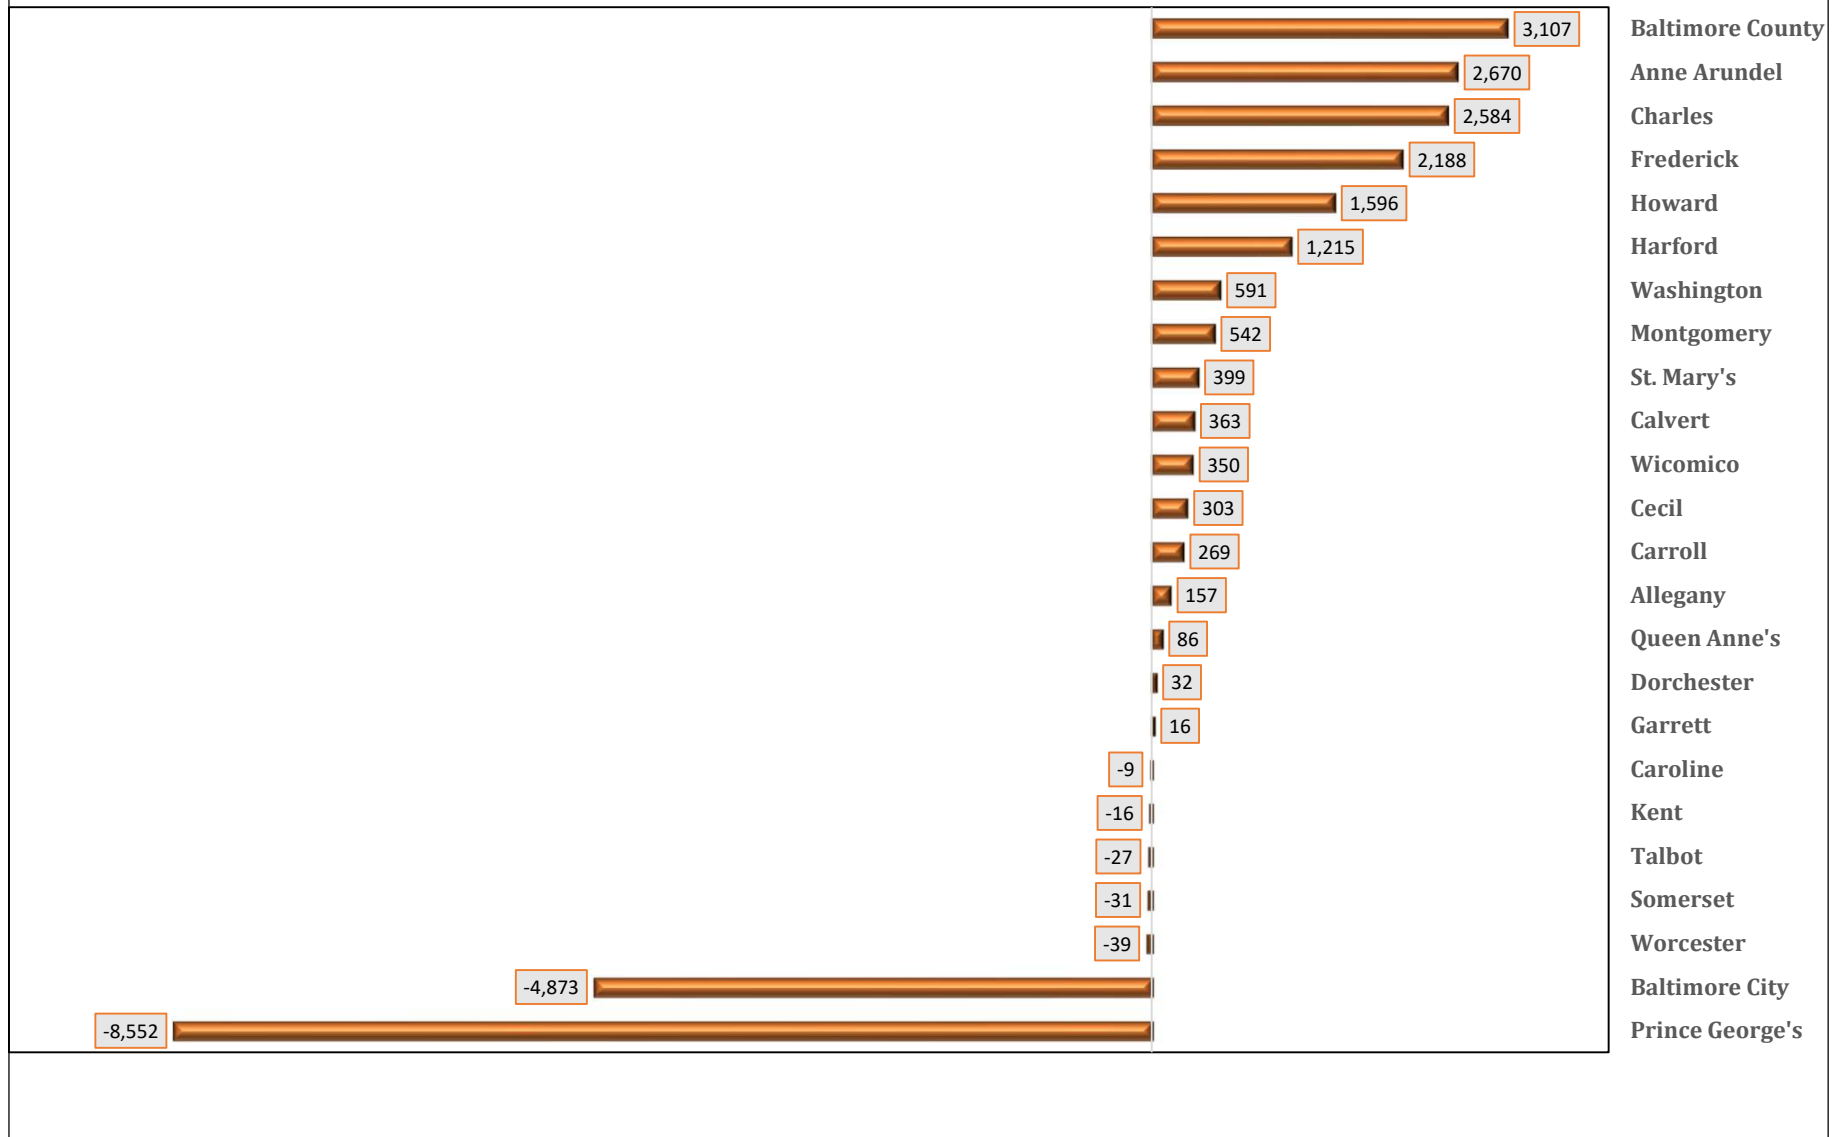

**Chart 9B. MARYLAND JURISDICTIONS
NON HISPANIC BLACK / AFRICAN AMERICAN POPULATION
Change: July 1, 2020 to July 1, 2021**

SOURCE: U. S. Department of Commerce. Bureau of the Census. July 1, 2021 Population Estimates.
Prepared by Maryland Department of Planning. Projections and State Data Center. June 2022.