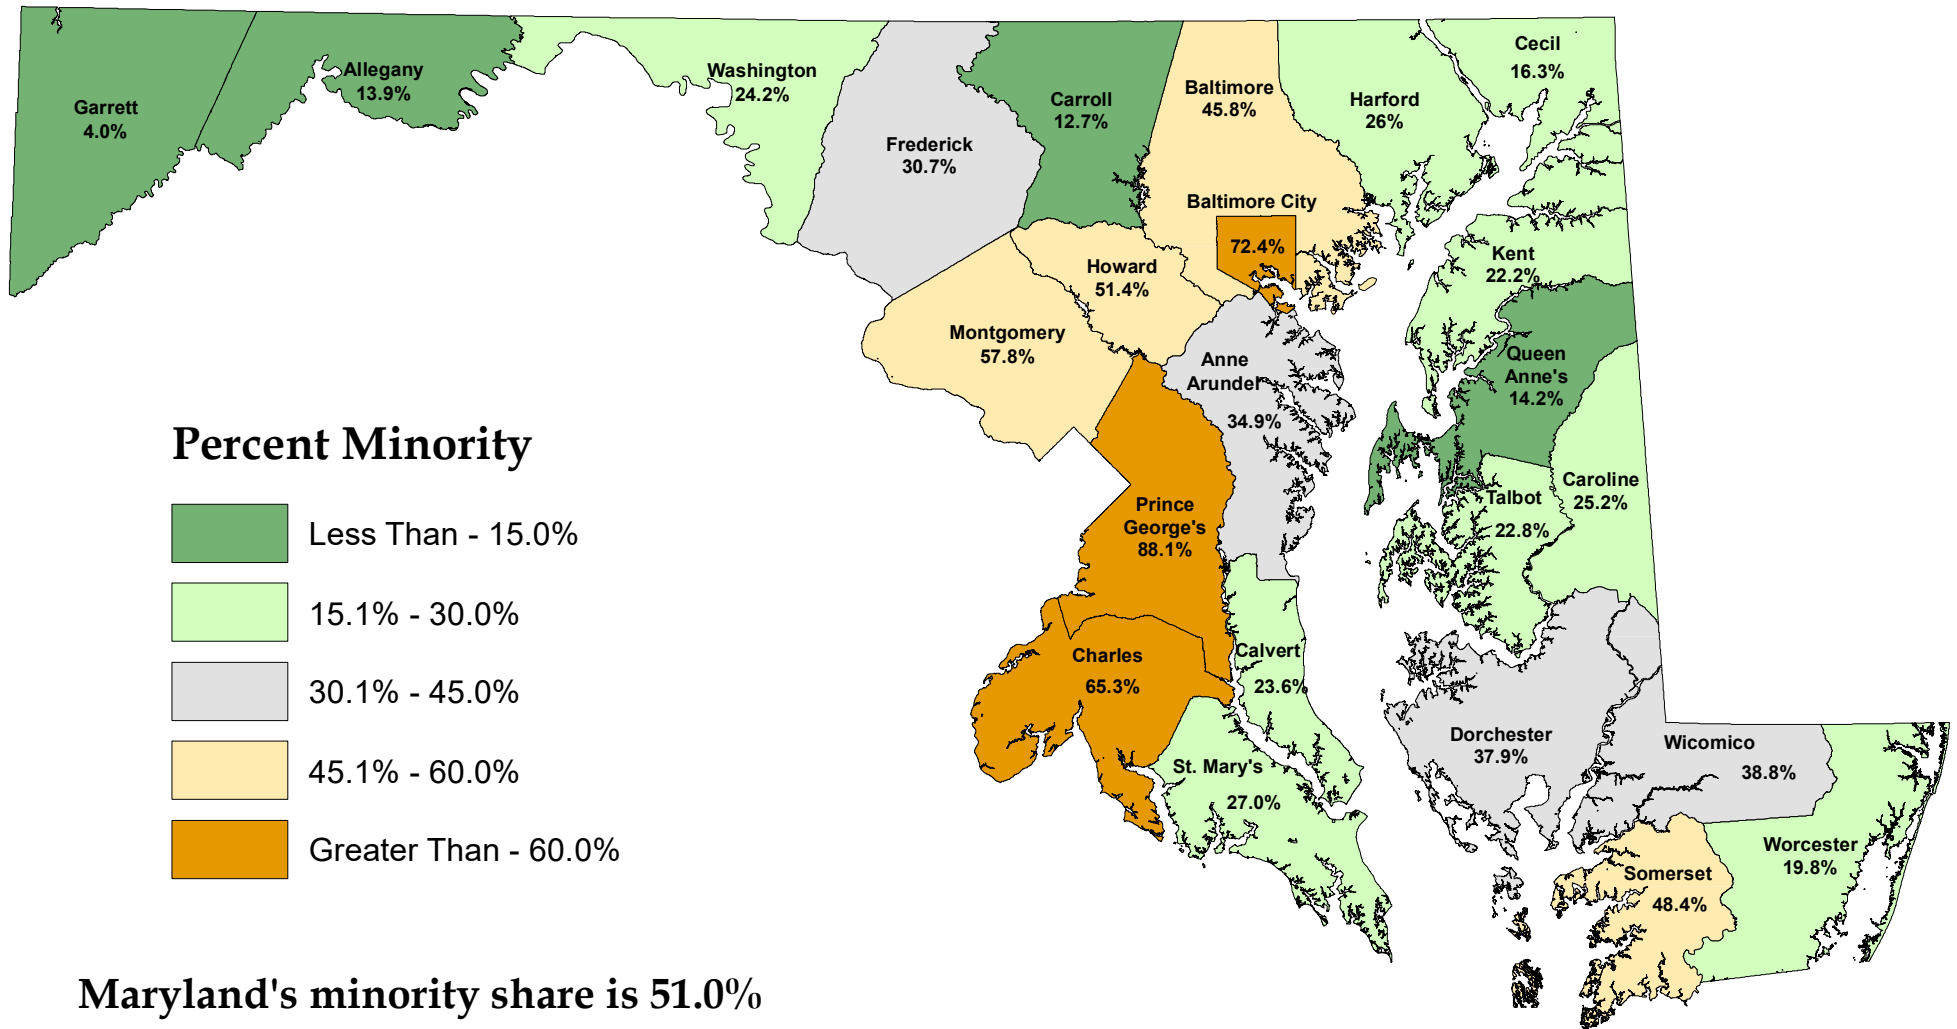

Minority Population Share for Maryland's Jurisdictions - 2021

Source: U.S. Census Bureau, Population Estimates for 2021
Prepared by the Maryland Department of Planning, June 2022