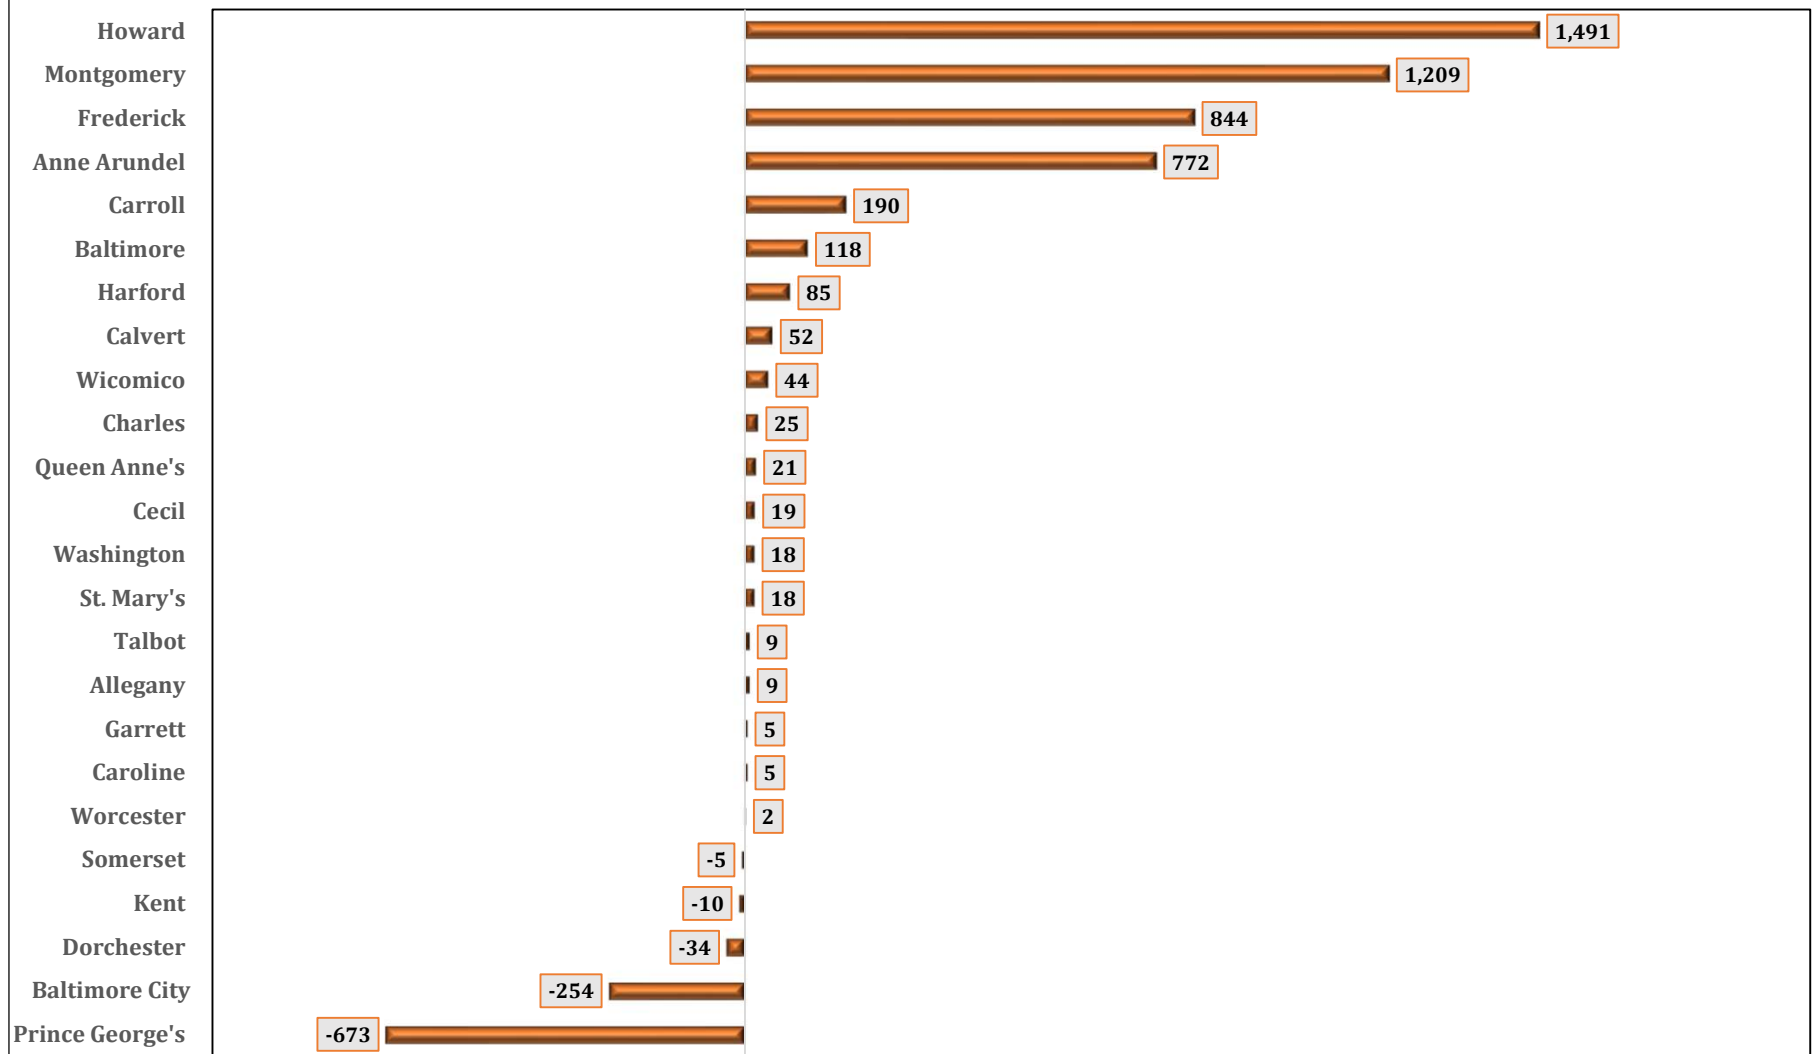

**Chart 10A. MARYLAND JURISDICTIONS
NON HISPANIC ASIAN POPULATION
Change: July 1, 2019 to July 1, 2020**

SOURCE: U. S. Department of Commerce. Bureau of the Census. July 1, 2020 Population Estimates.
Prepared by Maryland Department of Planning. Projections and State Data Center. June 2021.