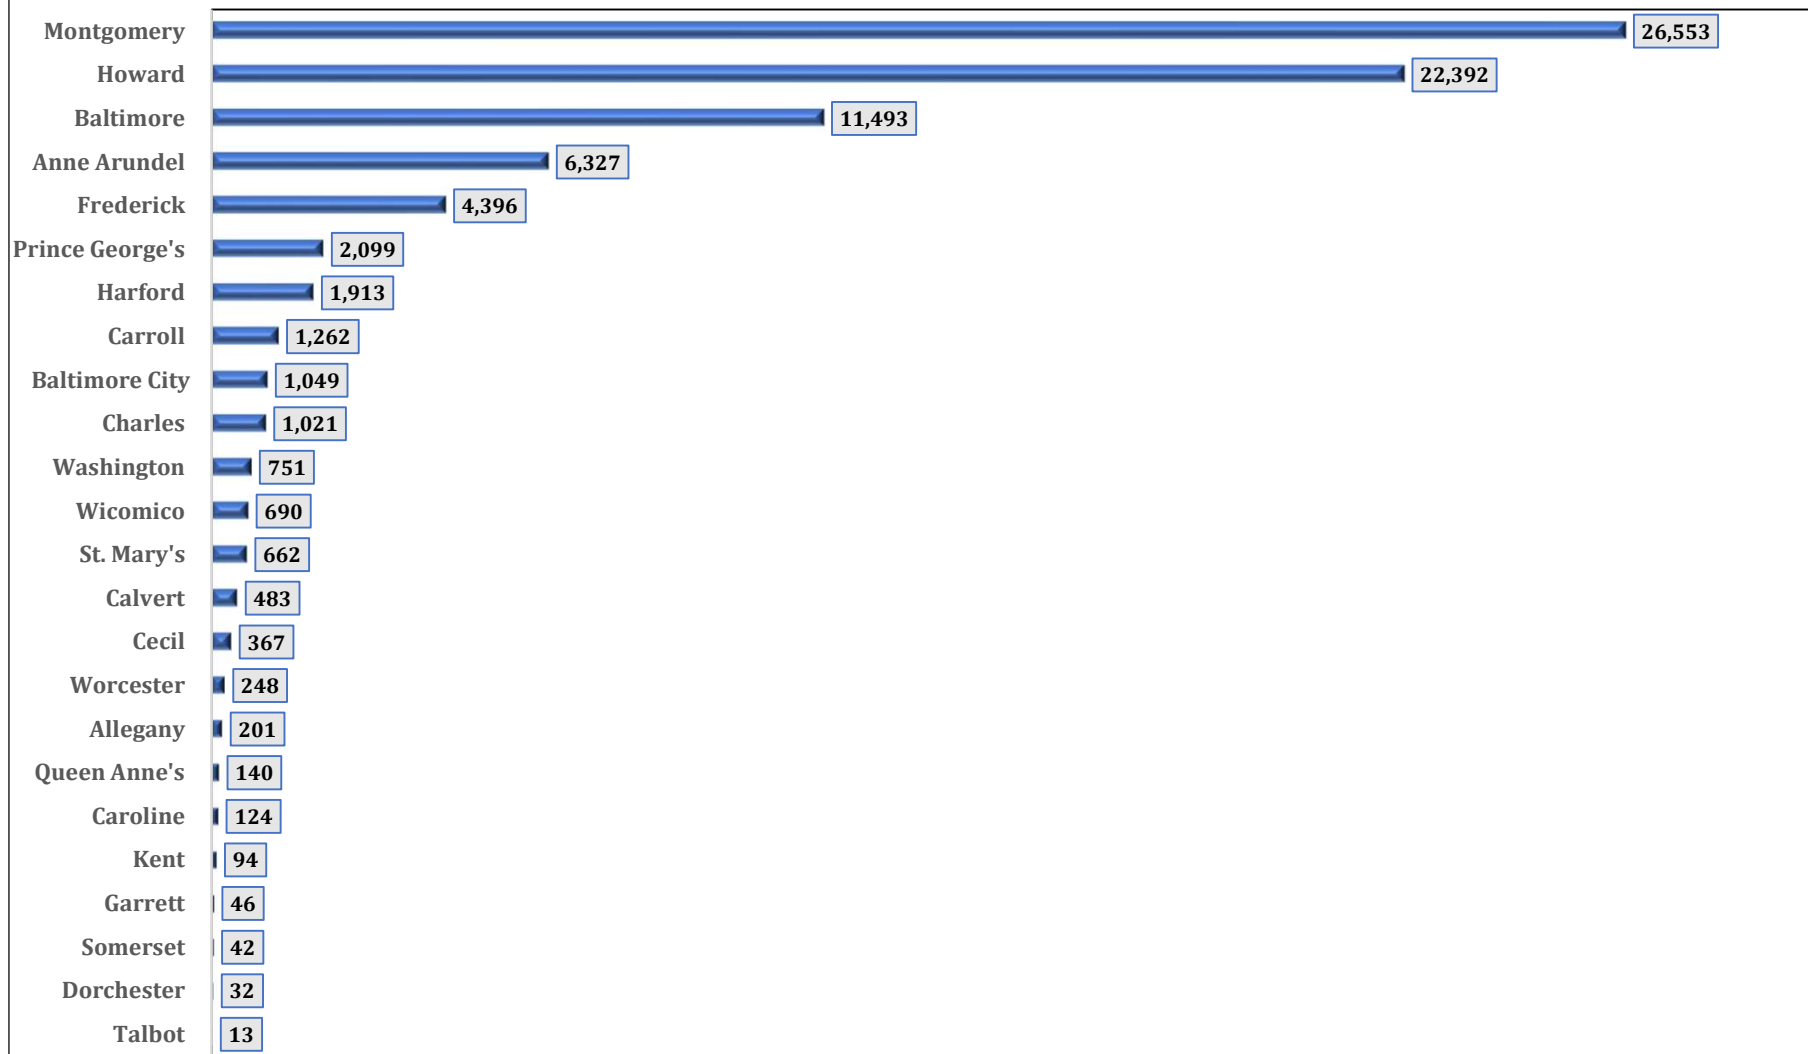

**Chart 10B. MARYLAND JURISDICTIONS
NON HISPANIC ASIAN POPULATION
Change: July 1, 2010 to July 1, 2020**

SOURCE: U. S. Department of Commerce. Bureau of the Census. July 1, 2020 Population Estimates.

Prepared by Maryland Department of Planning. Projections and State Data Center. June 2021.