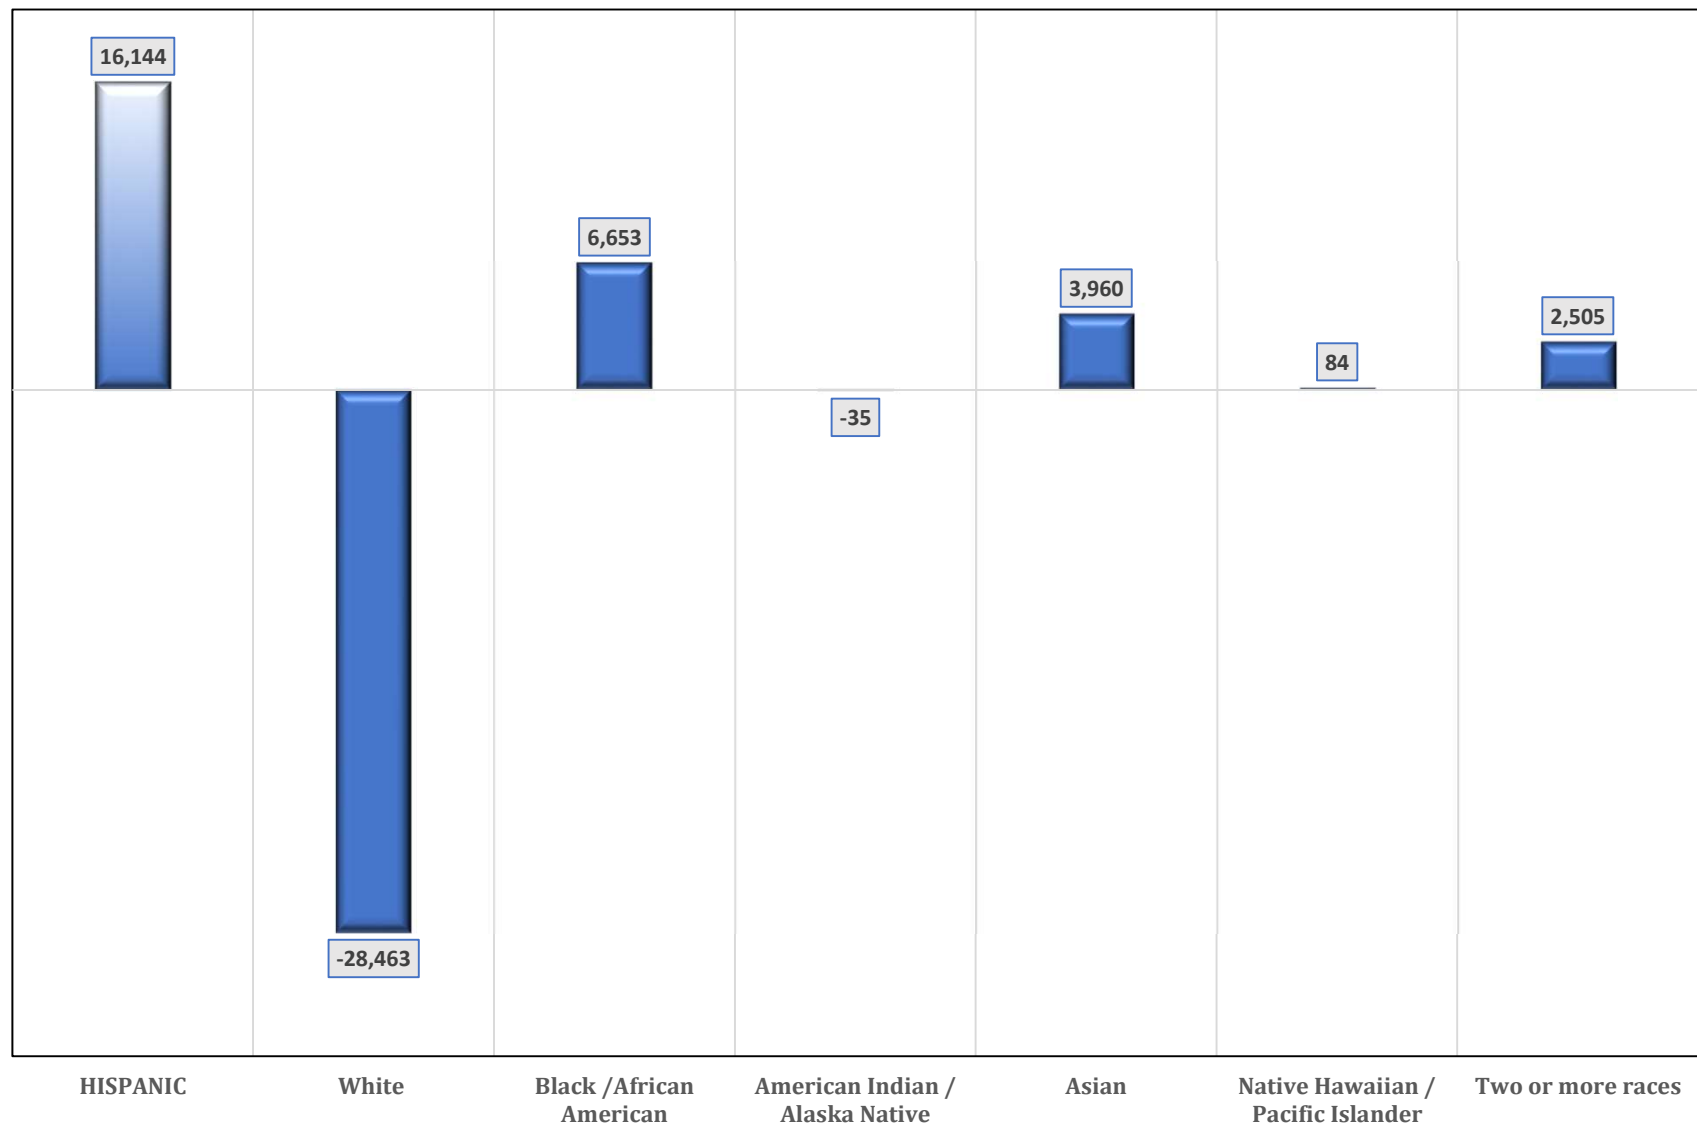

Chart 1A. MARYLAND
HISPANIC ORIGIN (of any race) AND NON HISPANIC ORIGIN BY RACE POPULATION
Change: July 1, 2019 to July 1, 2020

SOURCE: U. S. Department of Commerce. Bureau of the Census. July 1, 2020 Population Estimates.
 Prepared by Maryland Department of Planning. Projections and State Data Center. June 2021.