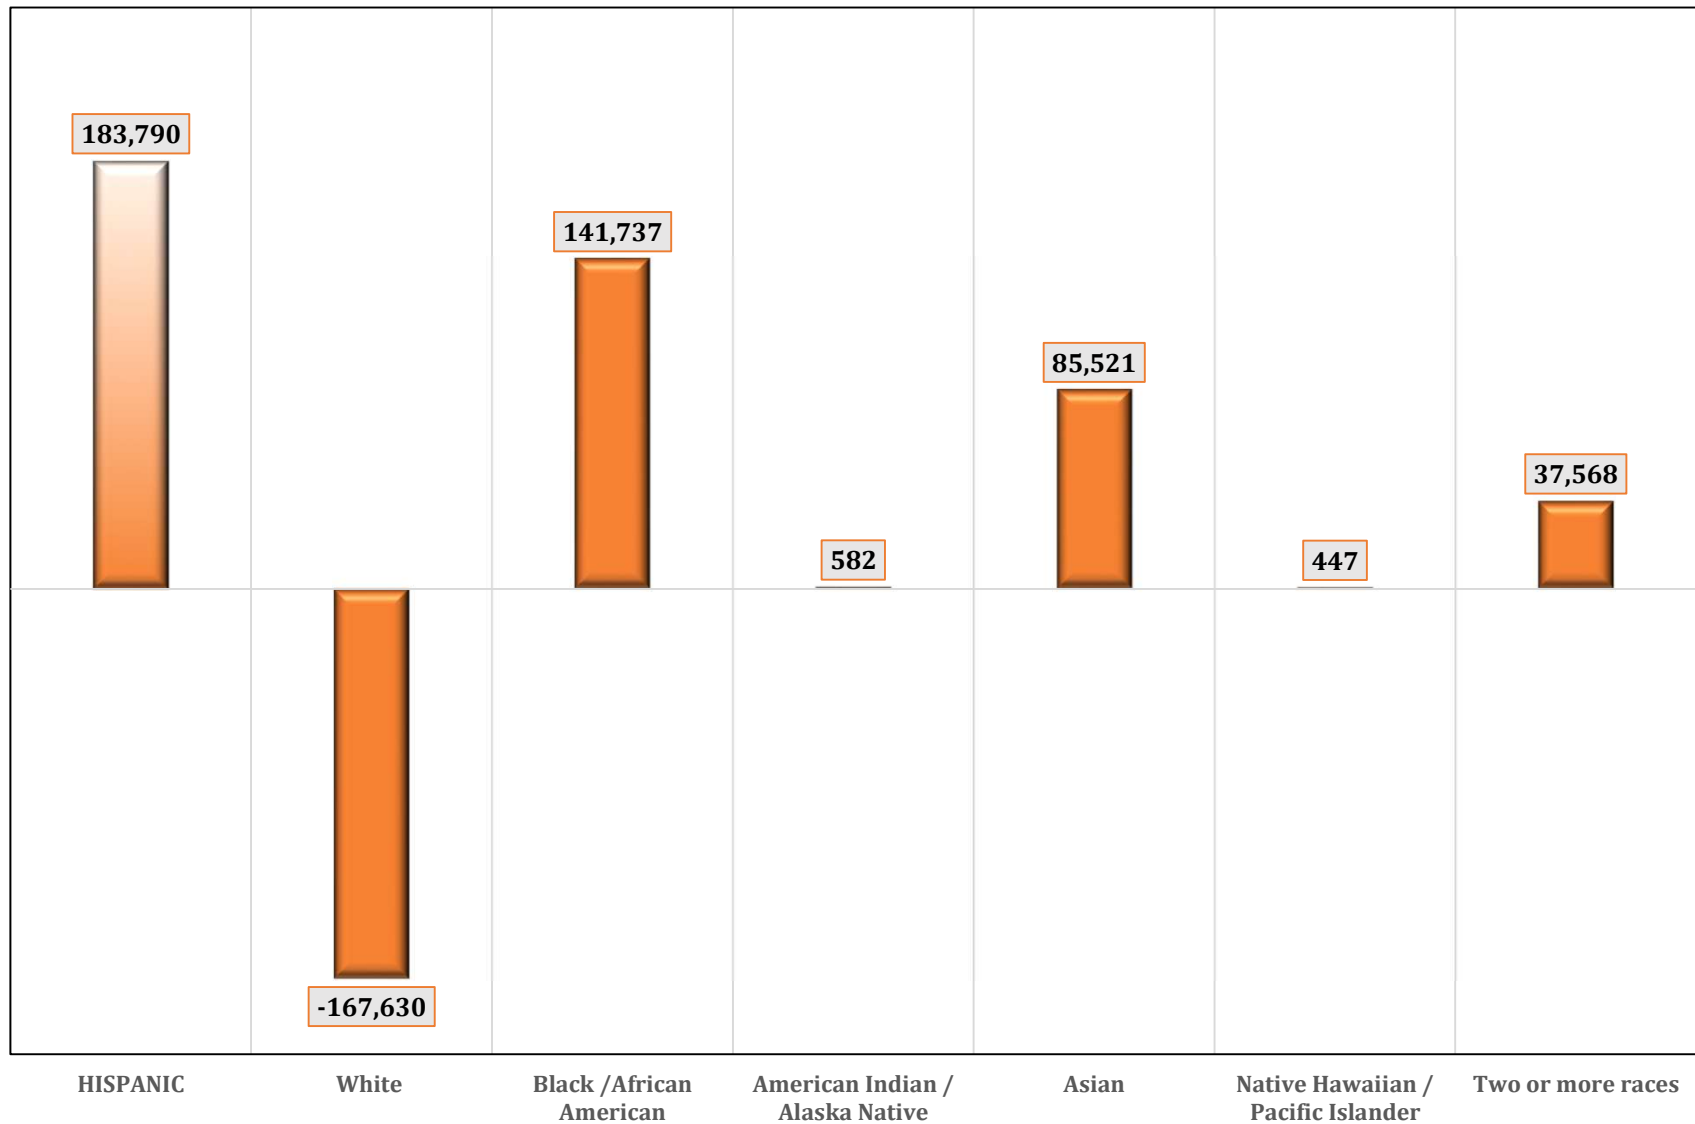

Chart 1B. MARYLAND
HISPANIC ORIGIN (of any race) AND NON HISPANIC ORIGIN BY RACE POPULATION
Change: April 1, 2010 to July 1, 2020

SOURCE: U. S. Department of Commerce. Bureau of the Census. July 1, 2020 Population Estimates.
 Prepared by Maryland Department of Planning. Projections and State Data Center. June 2021.