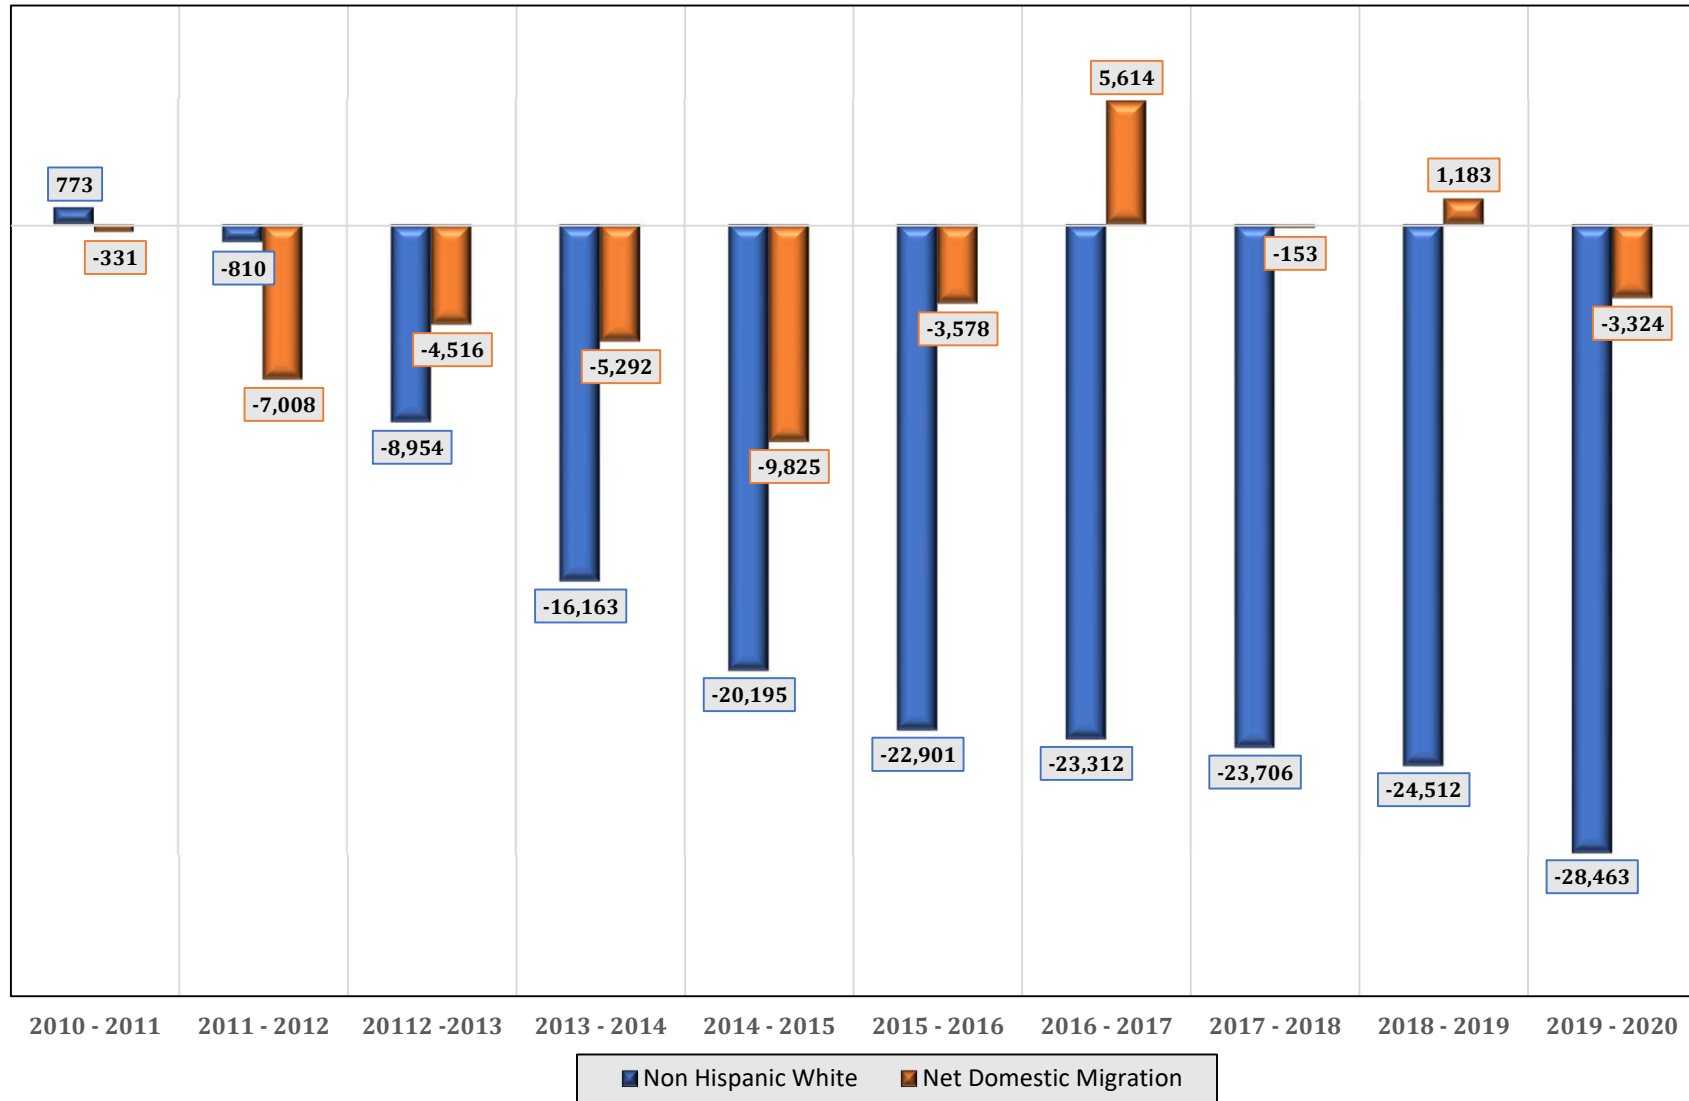

**Chart 2. MARYLAND**  
**NON HISPANIC WHITE POPULATION AND NET DOMESTIC MIGRATION**  
*Change: July 1, 2010 to July 1, 2020*

SOURCE: U. S. Department of Commerce. Bureau of the Census. July 1, 2020 Population Estimates.  
 Prepared by Maryland Department of Planning. Projections and State Data Center. June 2021.