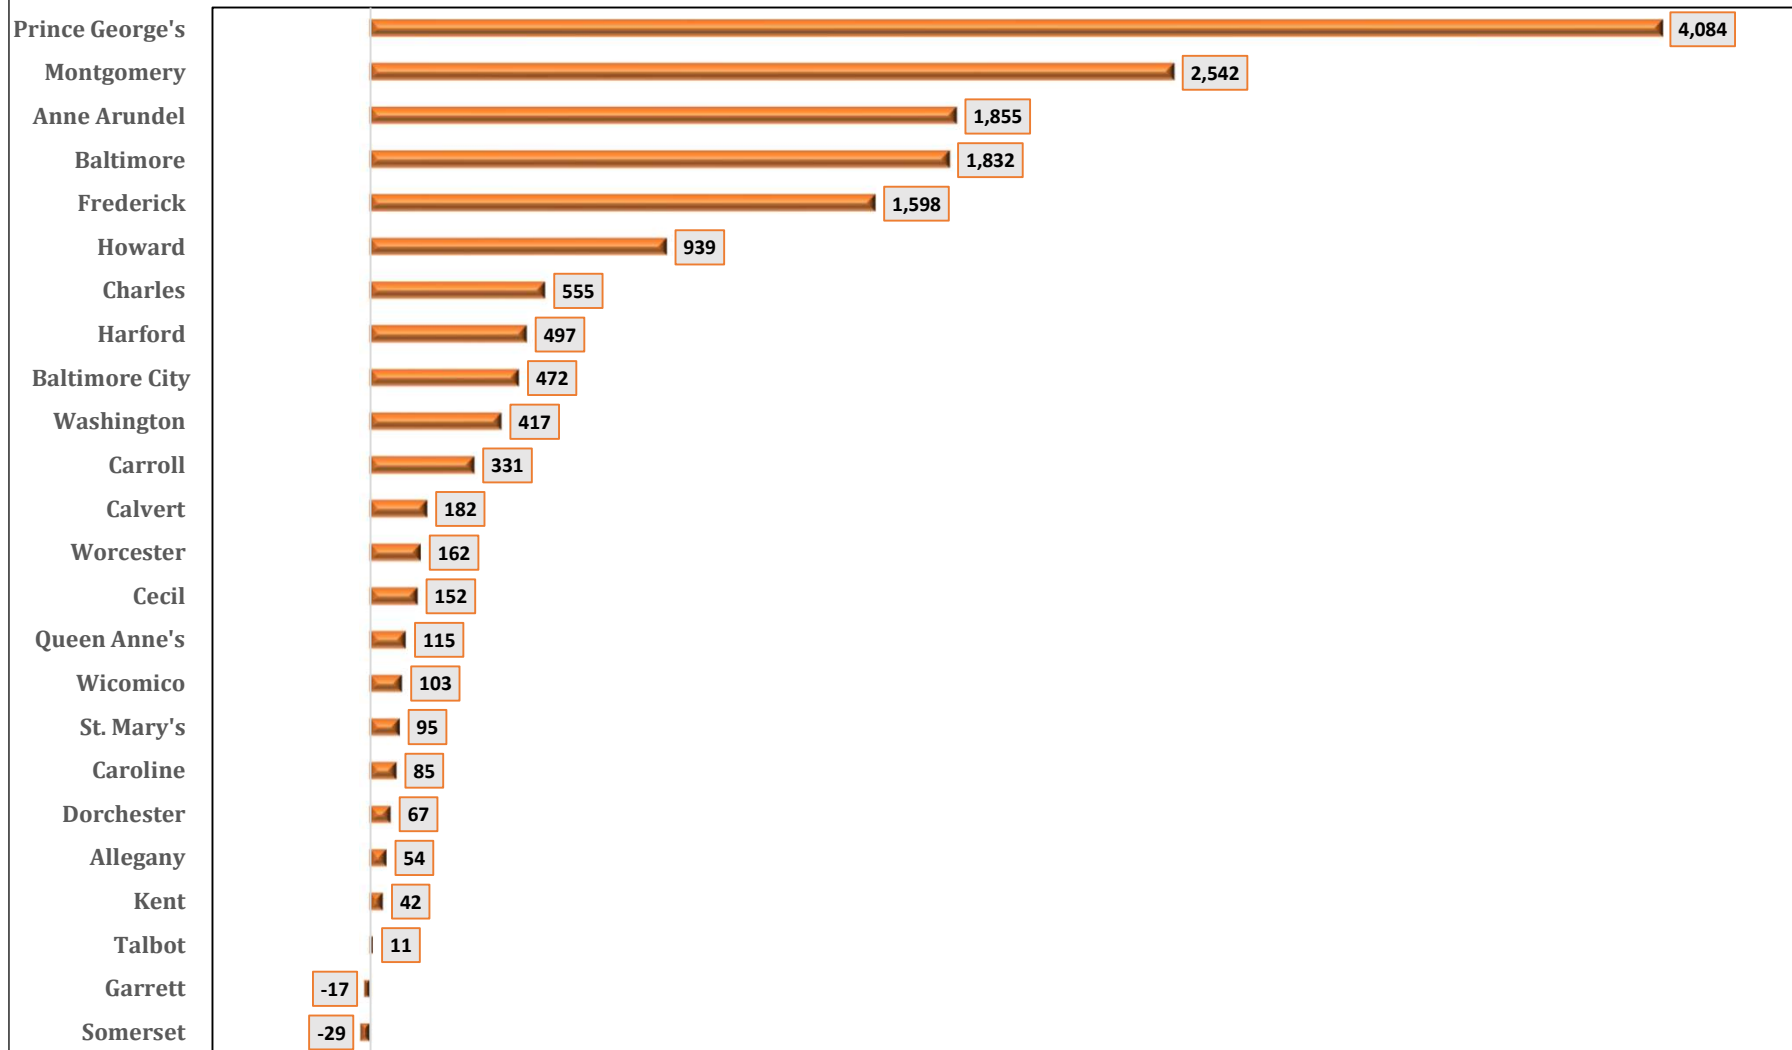

**Chart 7A. MARYLAND JURISDICTIONS
HISPANIC ORIGIN POPULATION**
Change: July 1, 2019 to July 1, 2020

SOURCE: U. S. Department of Commerce. Bureau of the Census. July 1, 2020 Population Estimates.
Prepared by Maryland Department of Planning. Projections and State Data Center. June 2021.