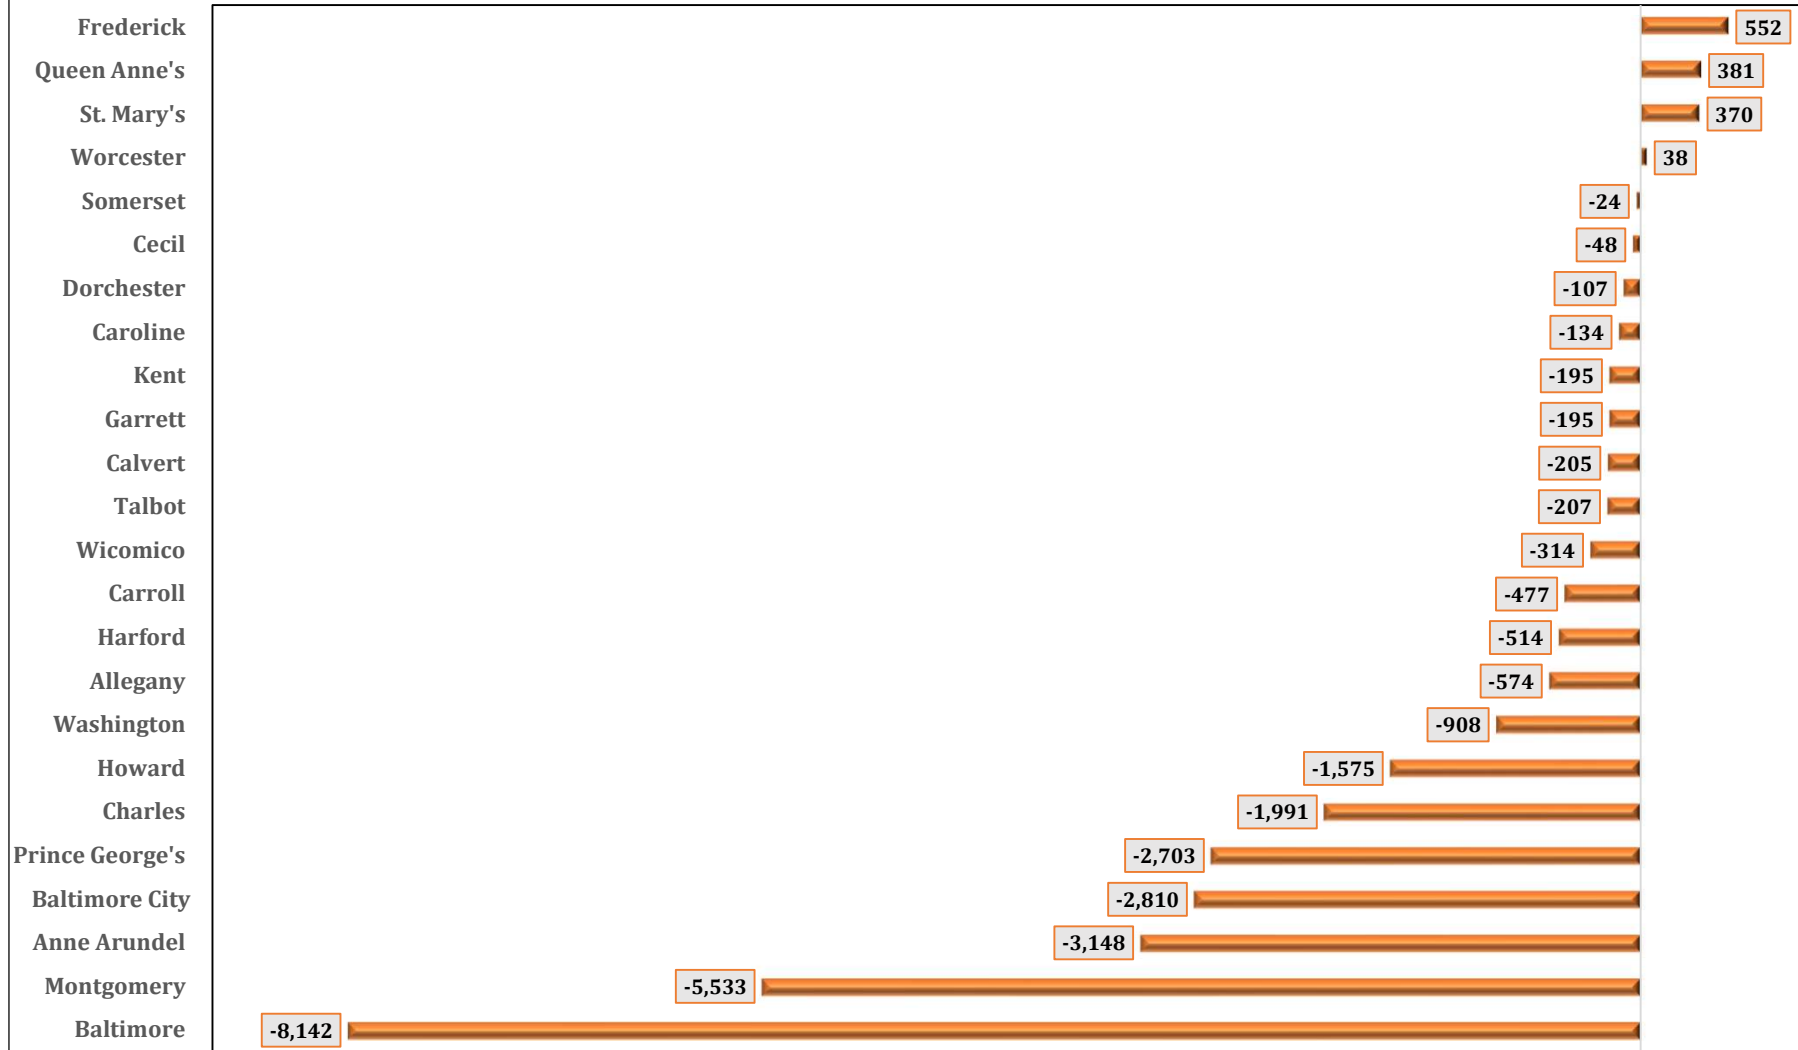

**Chart 8A. MARYLAND JURISDICTIONS
NON HISPANIC WHITE POPULATION**
Change: July 1, 2019 to July 1, 2020

SOURCE: U. S. Department of Commerce. Bureau of the Census. July 1, 2020 Population Estimates.
Prepared by Maryland Department of Planning. Projections and State Data Center. June 2021.