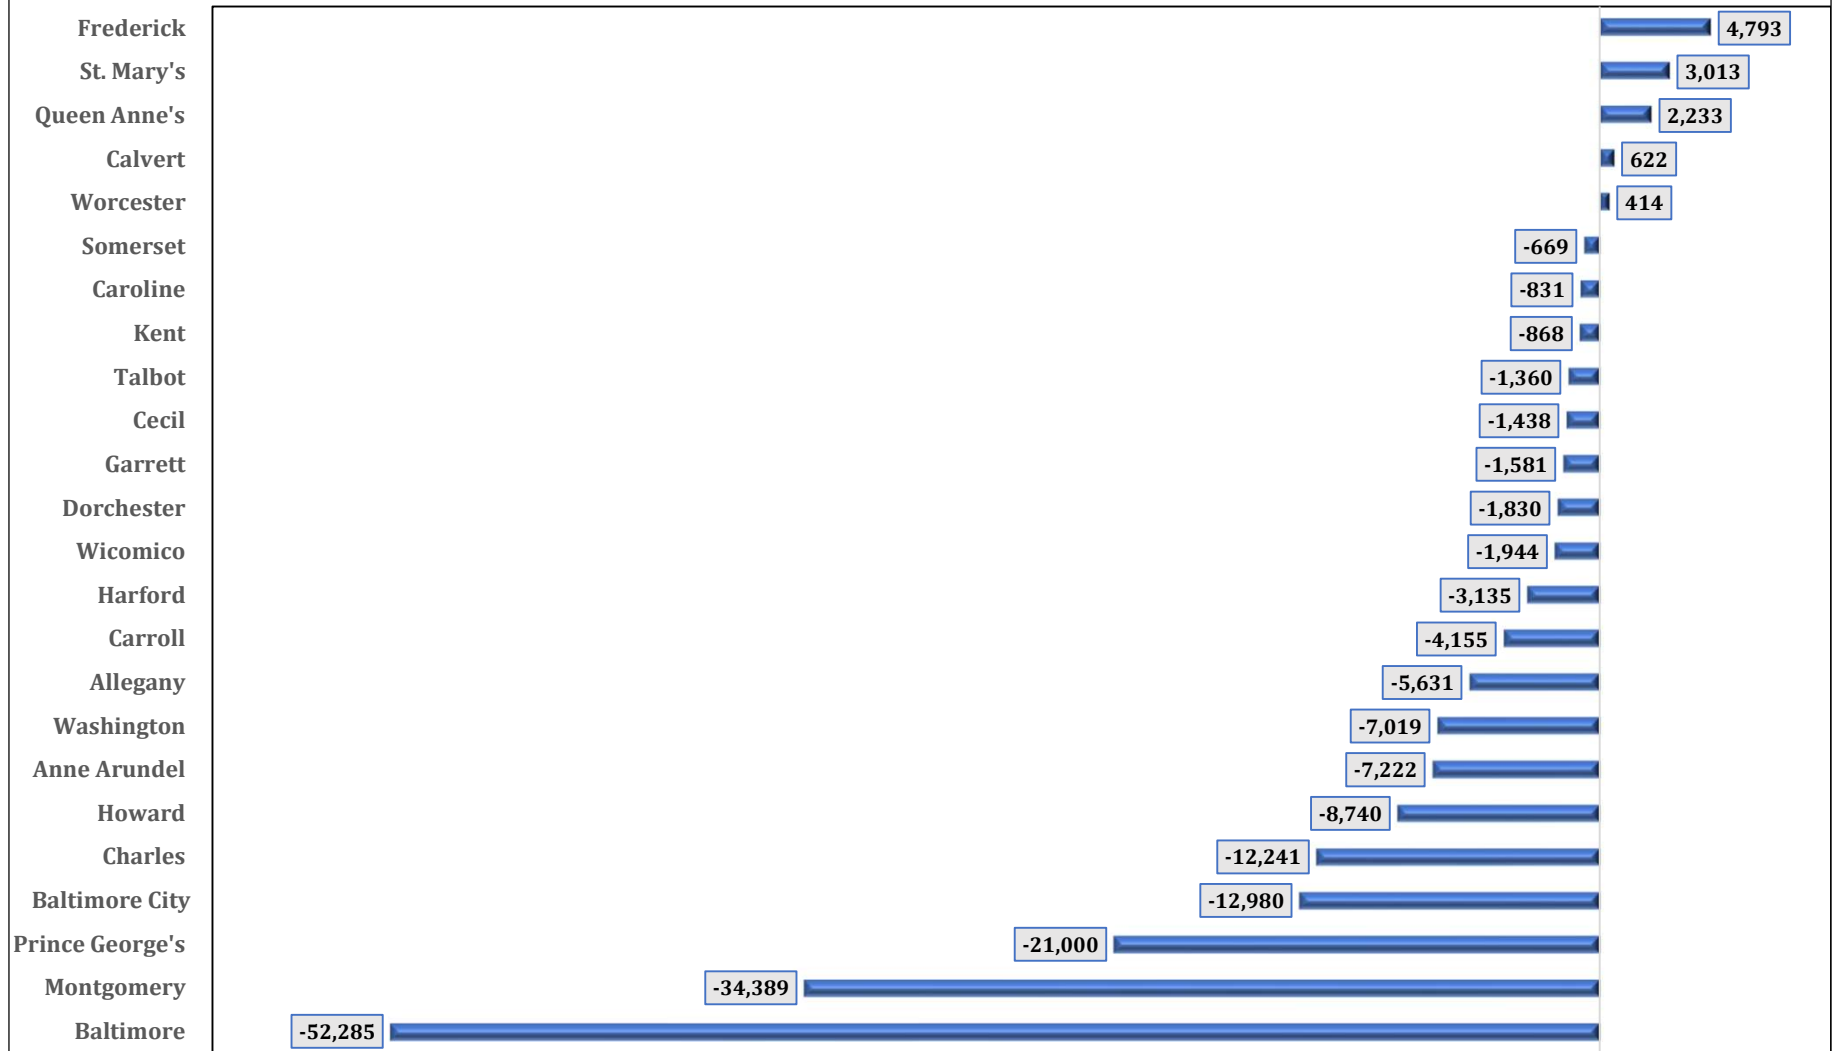

**Chart 8B. MARYLAND JURISDICTIONS
NON HISPANIC WHITE POPULATION
Change: July 1, 2010 to July 1, 2020**

SOURCE: U. S. Department of Commerce. Bureau of the Census. July 1, 2020 Population Estimates.
Prepared by Maryland Department of Planning. Projections and State Data Center. June 2021.