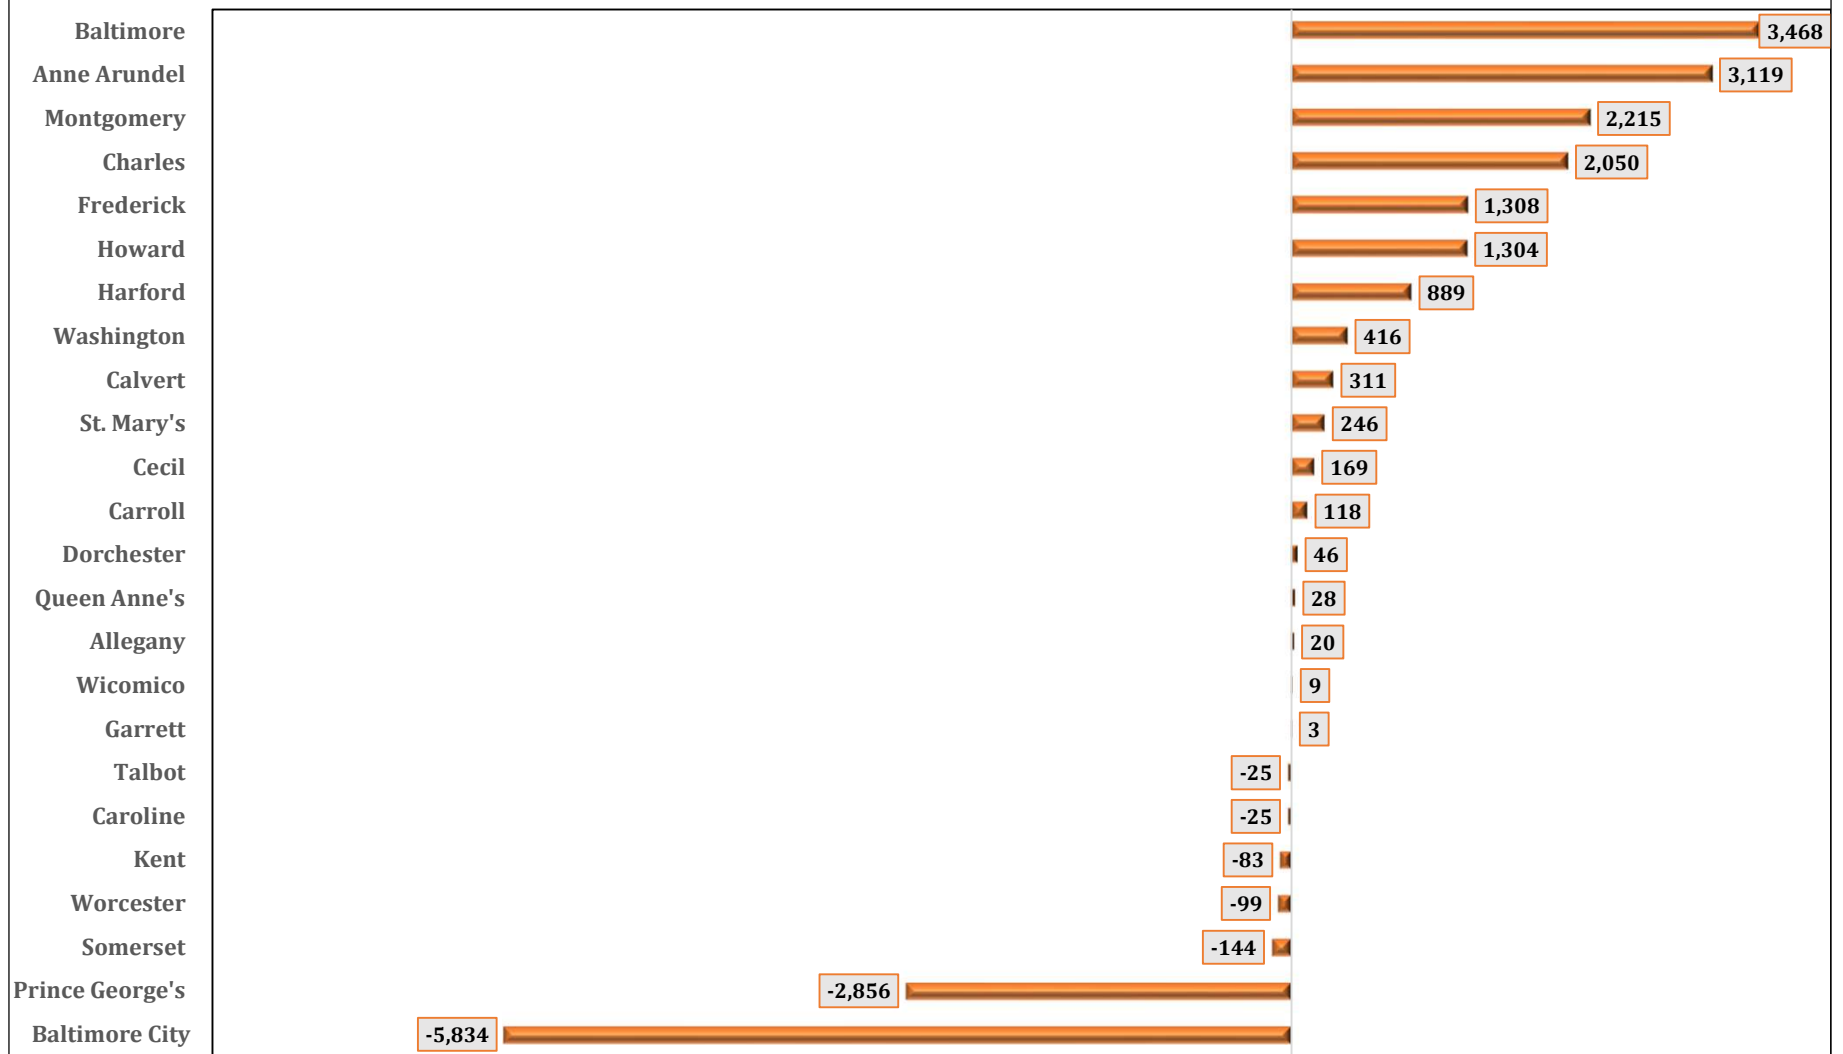

**Chart 9A. MARYLAND JURISDICTIONS
NON HISPANIC BLACK / AFRICAN AMERICAN POPULATION**
Change: July 1, 2019 to July 1, 2020

SOURCE: U. S. Department of Commerce. Bureau of the Census. July 1, 2020 Population Estimates.
Prepared by Maryland Department of Planning. Projections and State Data Center. June 2021.