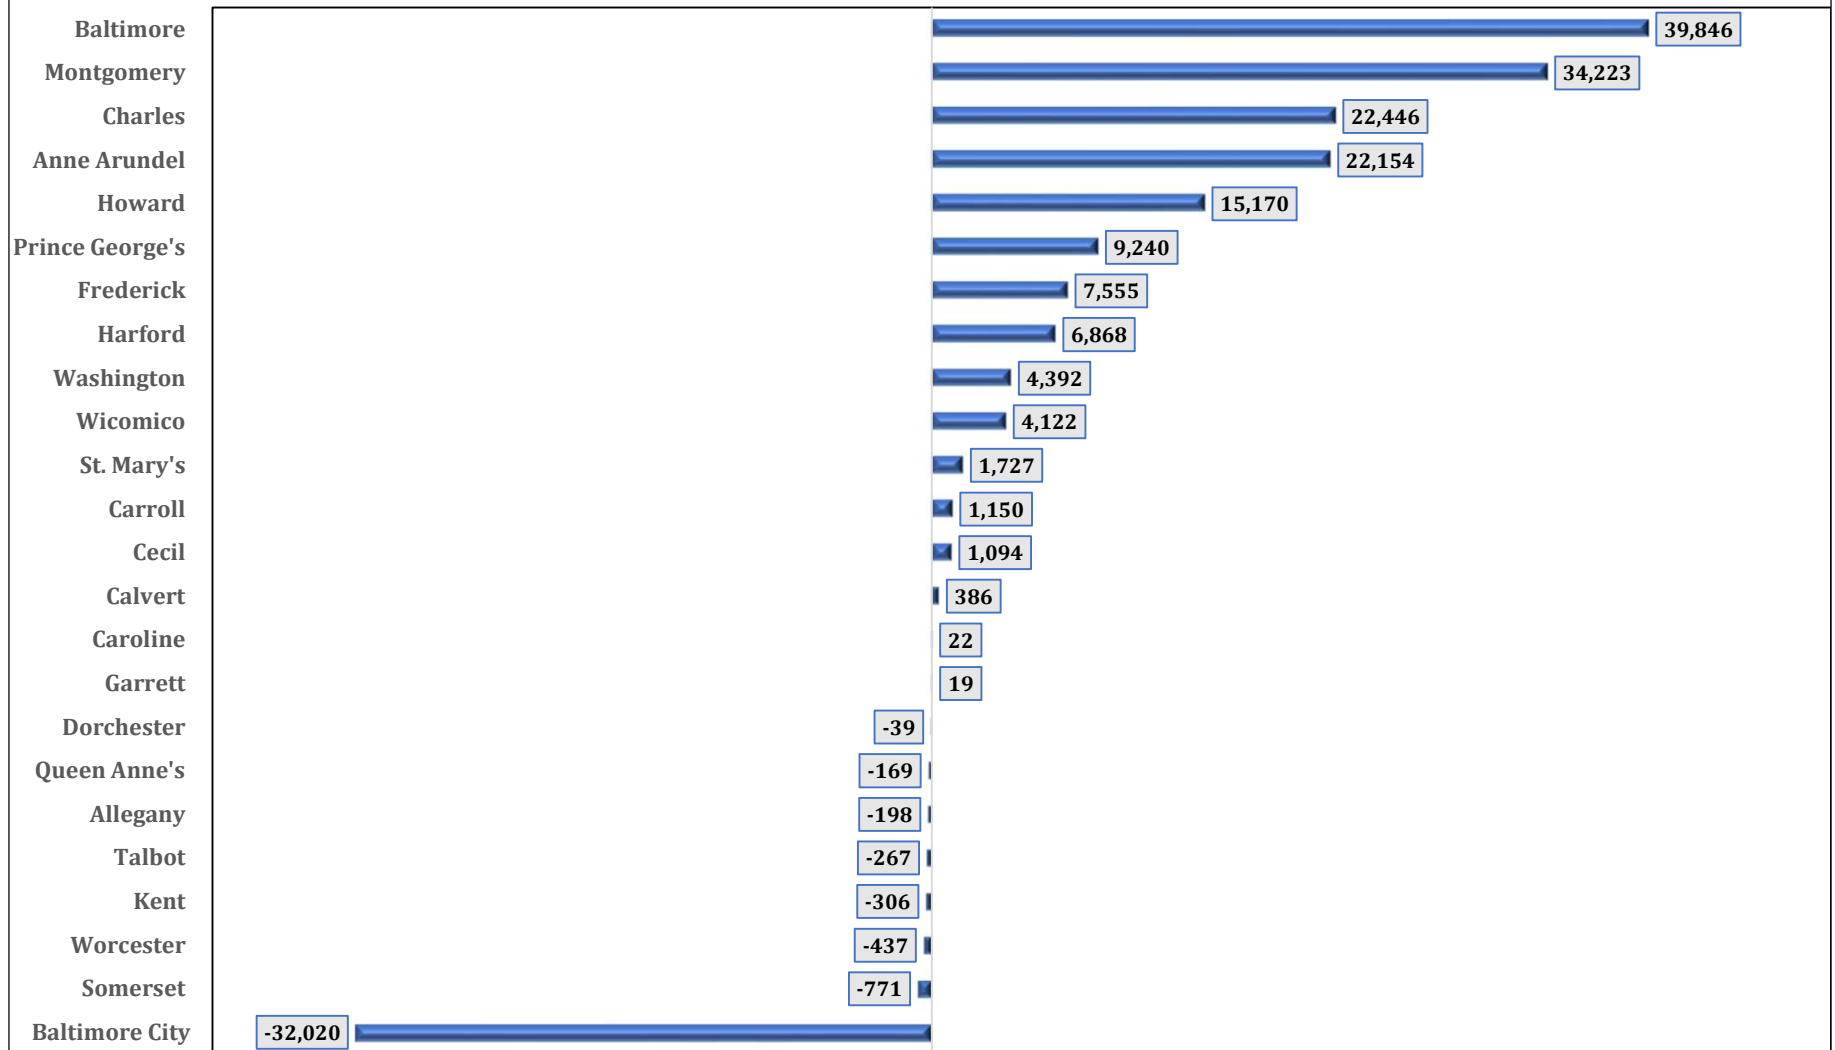

**Chart 9B. MARYLAND JURISDICTIONS  
NON HISPANIC BLACK / AFRICAN AMERICAN POPULATION  
Change: July 1, 2010 to July 1, 2020**

SOURCE: U. S. Department of Commerce. Bureau of the Census. July 1, 2020 Population Estimates.  
Prepared by Maryland Department of Planning. Projections and State Data Center. June 2021.