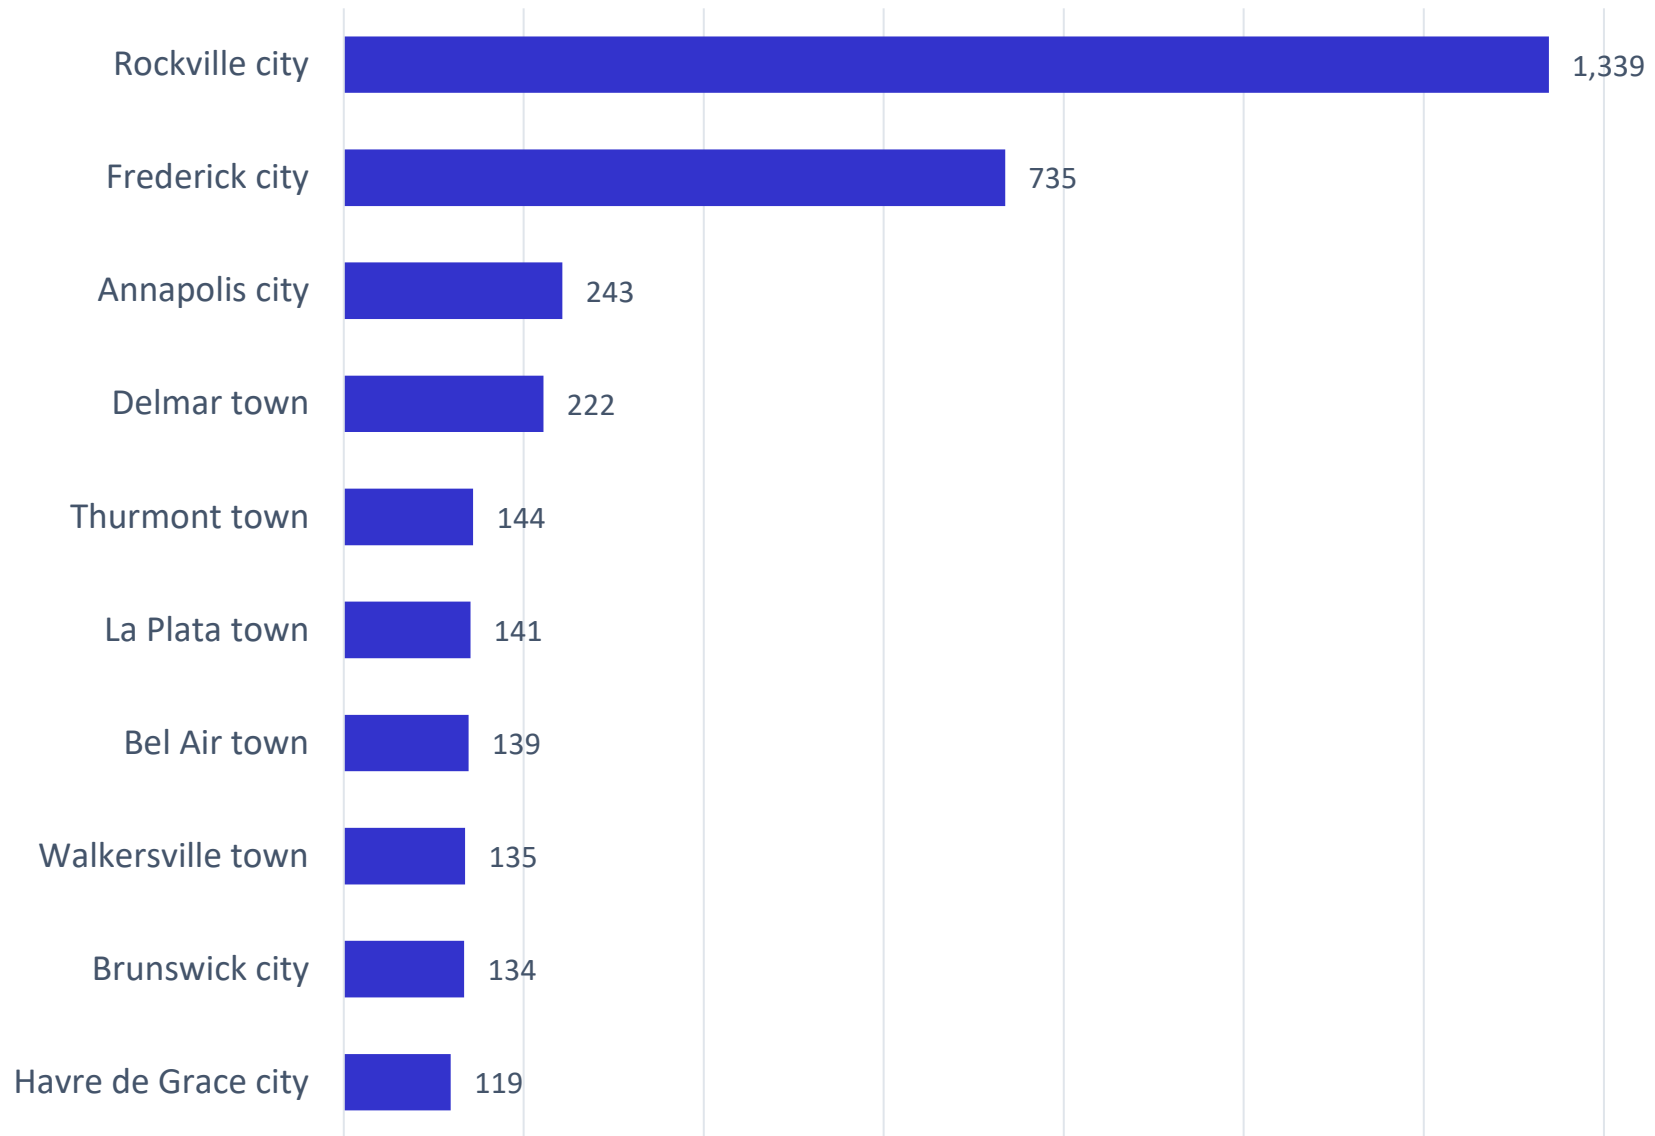

**Chart 1. Maryland Municipalities: Largest One-Year Population Increases  
July 1, 2019 - July 1 2020**

Source: U. S. Bureau of the Census, Population Division. Release date May 2021. Prepared by the Maryland Department of Planning.