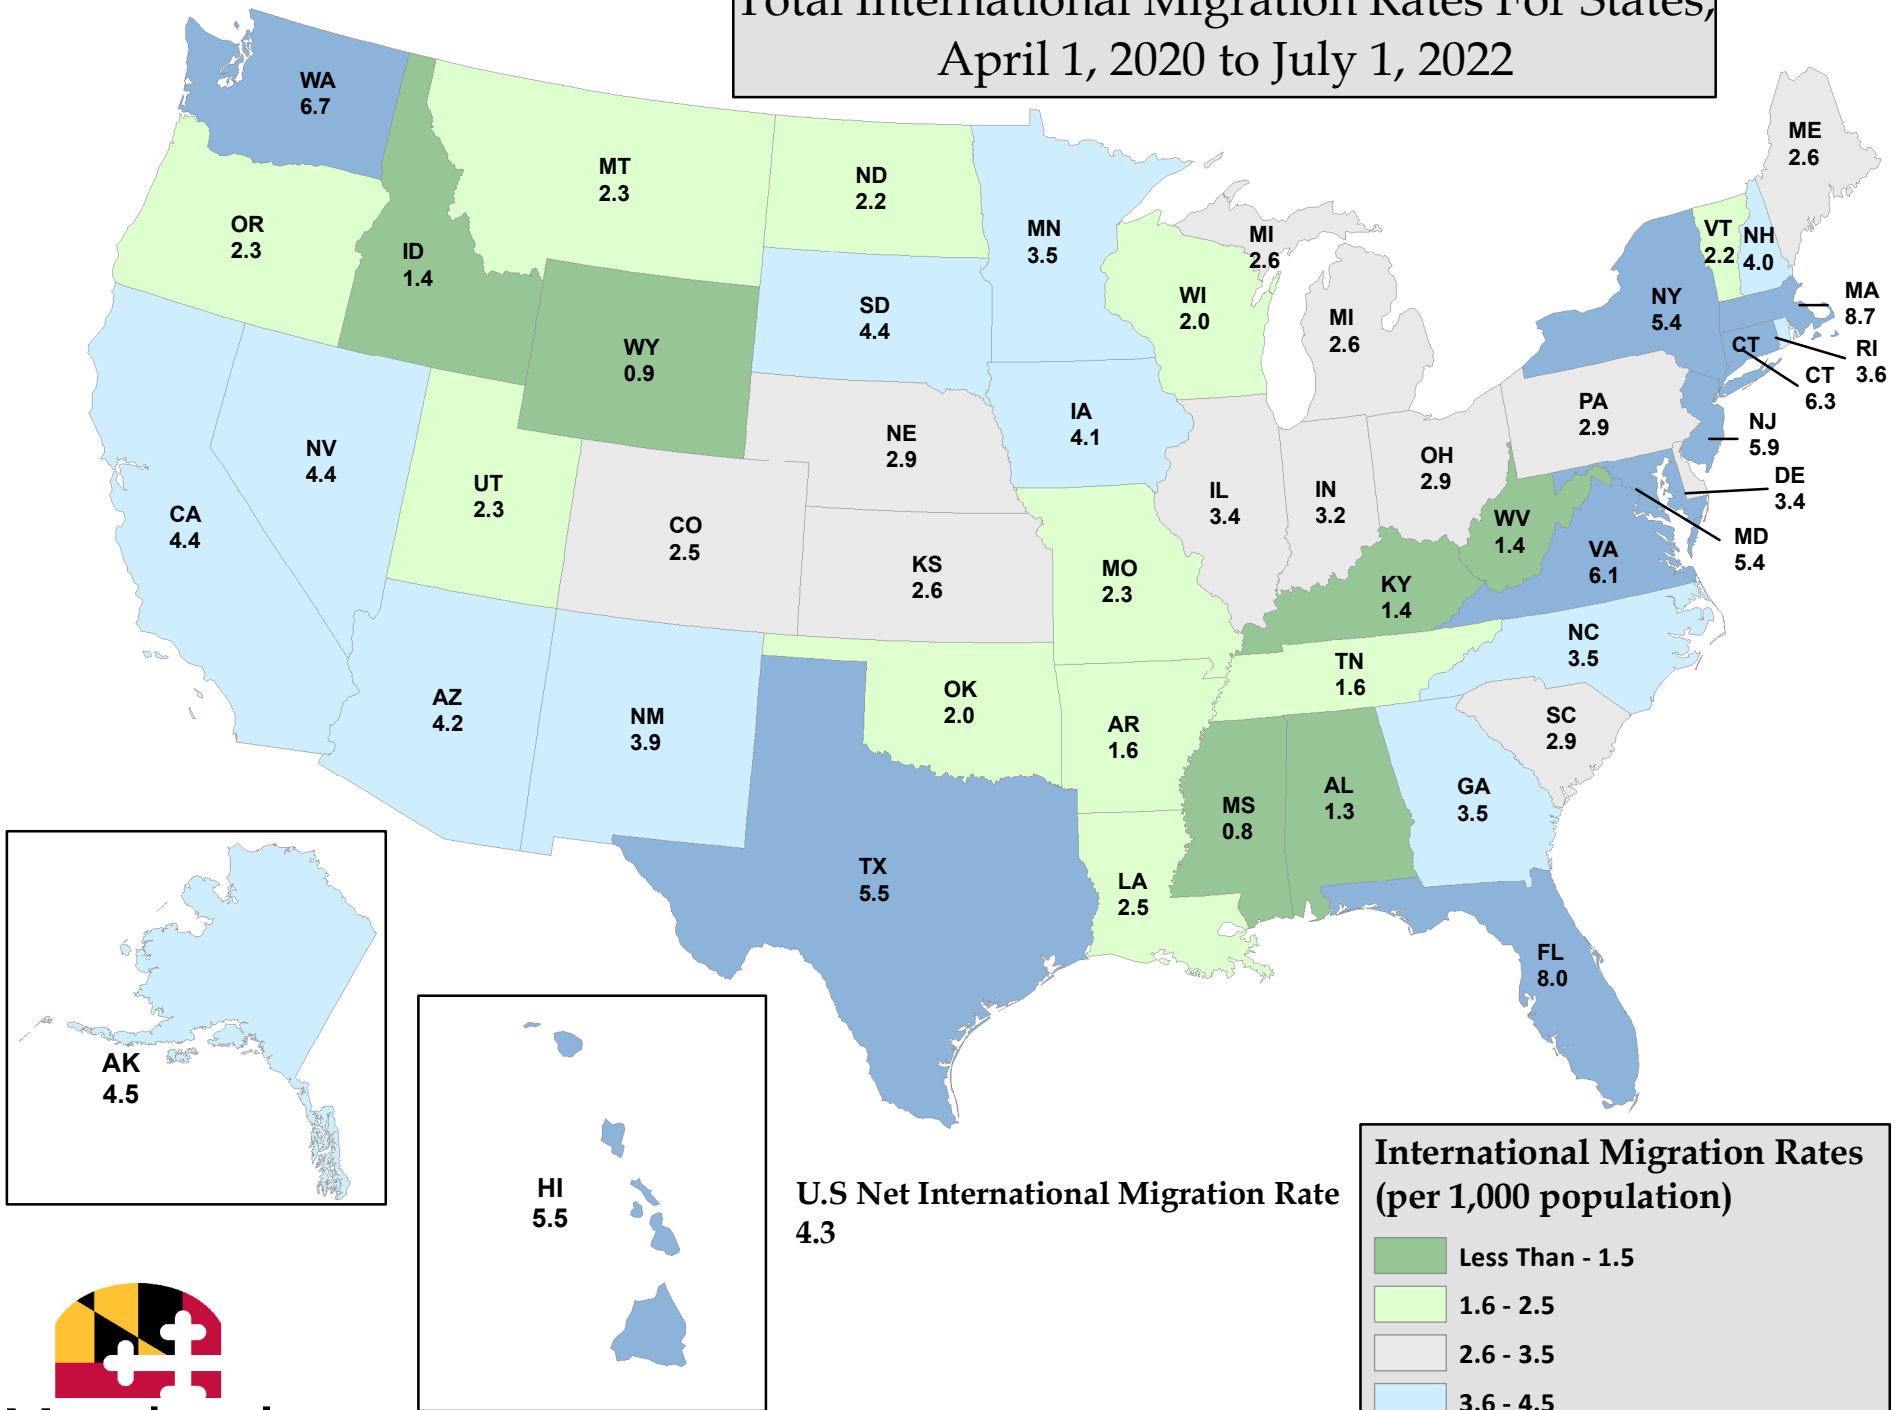

Total International Migration Rates For States, April 1, 2020 to July 1, 2022

U.S Net International Migration Rate
4.3

Prepared by the Maryland Department of Planning, State Data Center
Source: U.S. Census Bureau, Population Division, December 2022