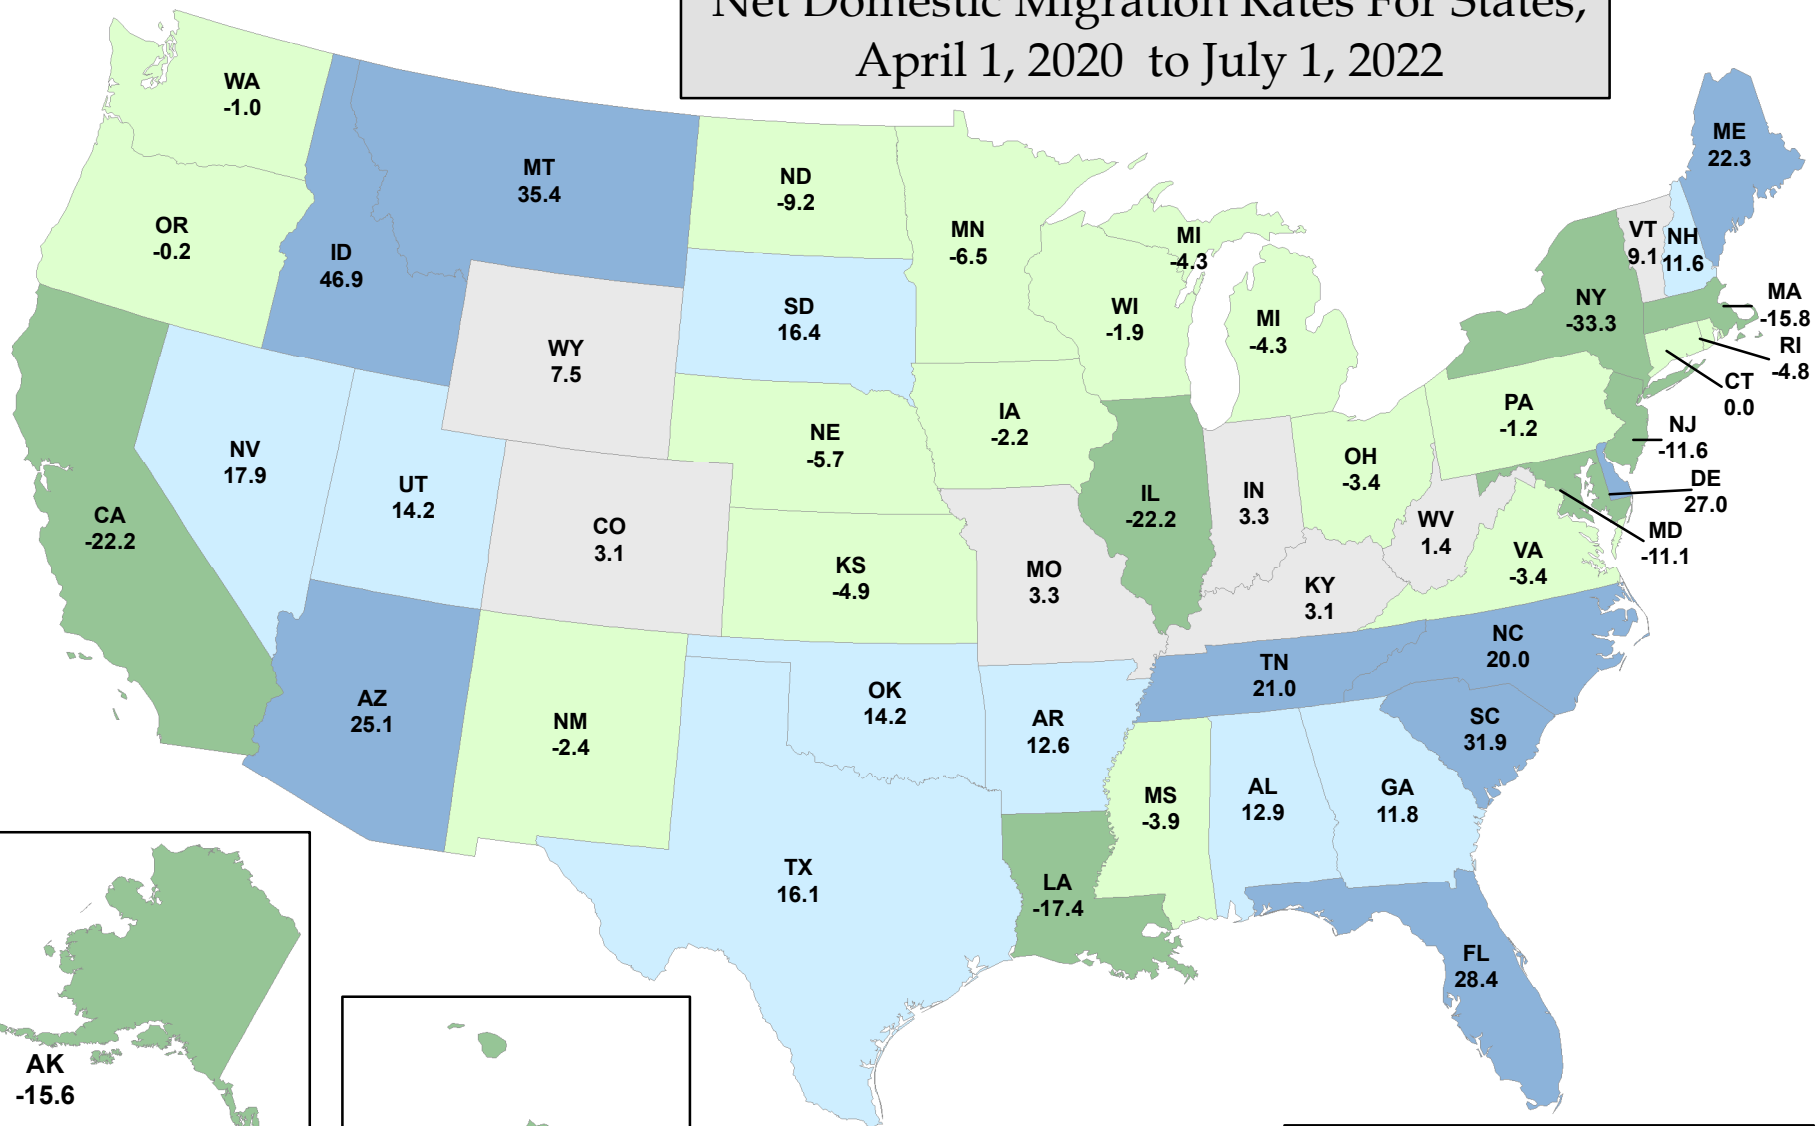

# Net Domestic Migration Rates For States, April 1, 2020 to July 1, 2022

Prepared by the Maryland Department of Planning, State Data Center  
 Source: U.S. Census Bureau, Population Division, December 2022