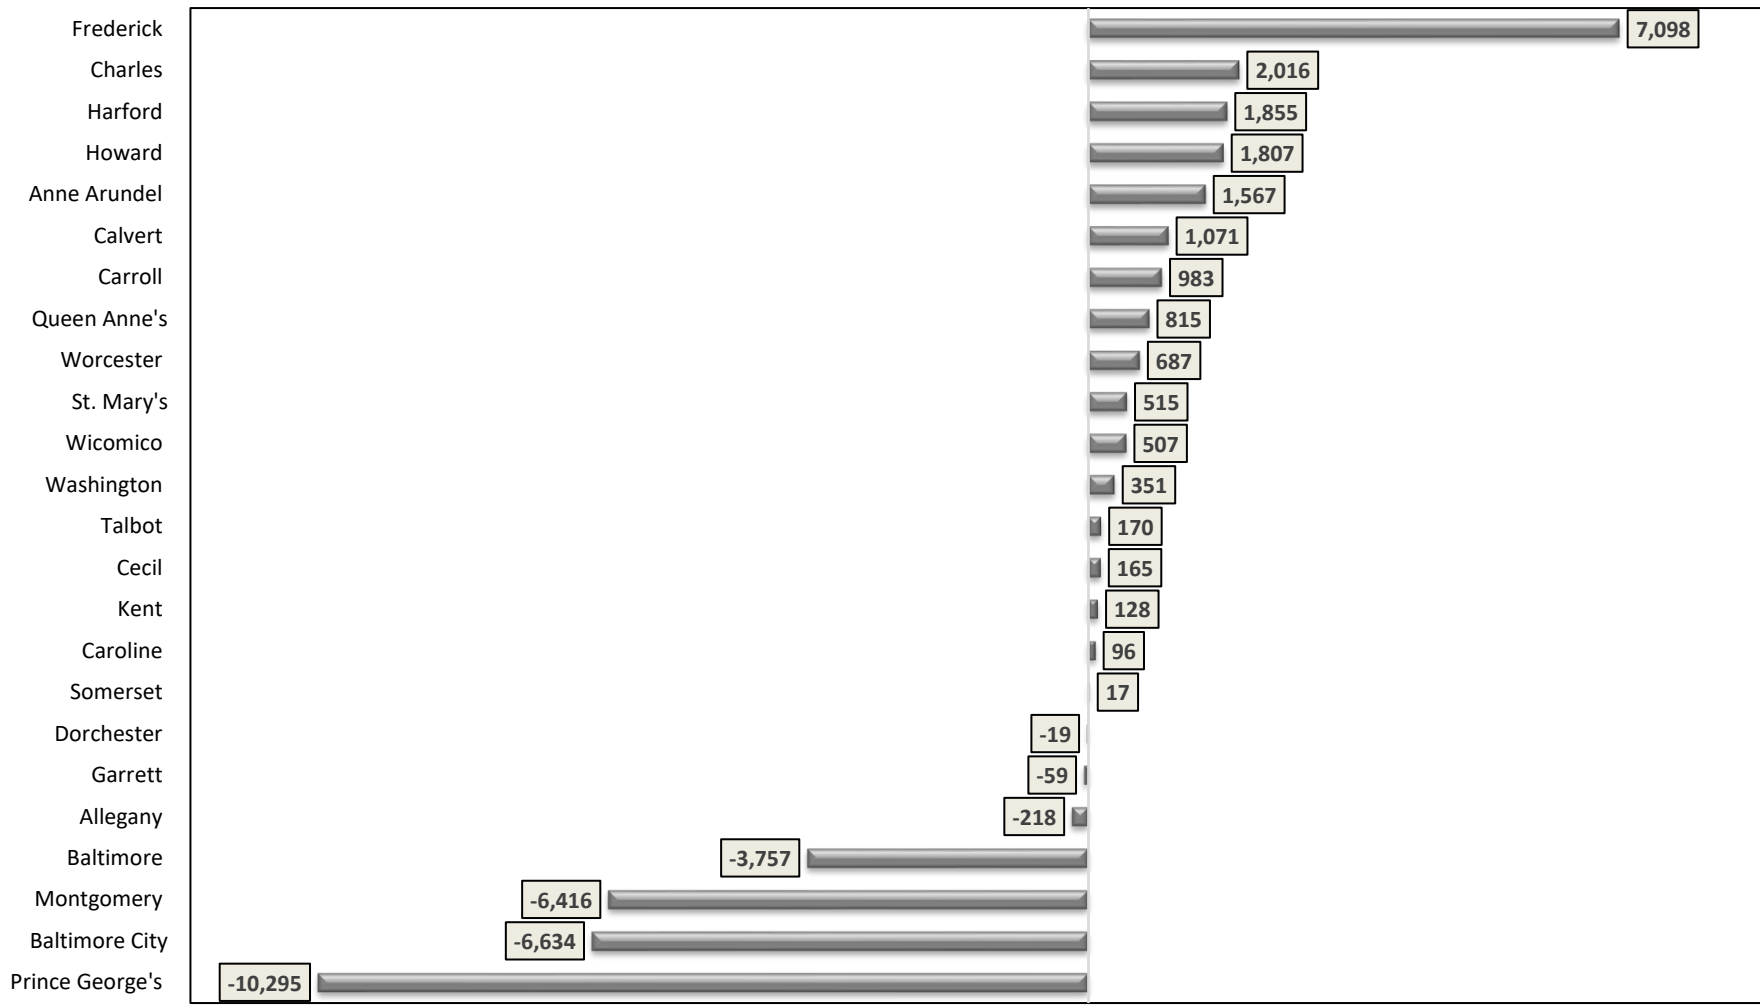

**Chart 1. Maryland Jurisdictions
Estimated Net Population Change
July 1, 2020 - July 1, 2021**

Source: Census Population Estimates. Prepared by the Maryland Department of Planning, 2022