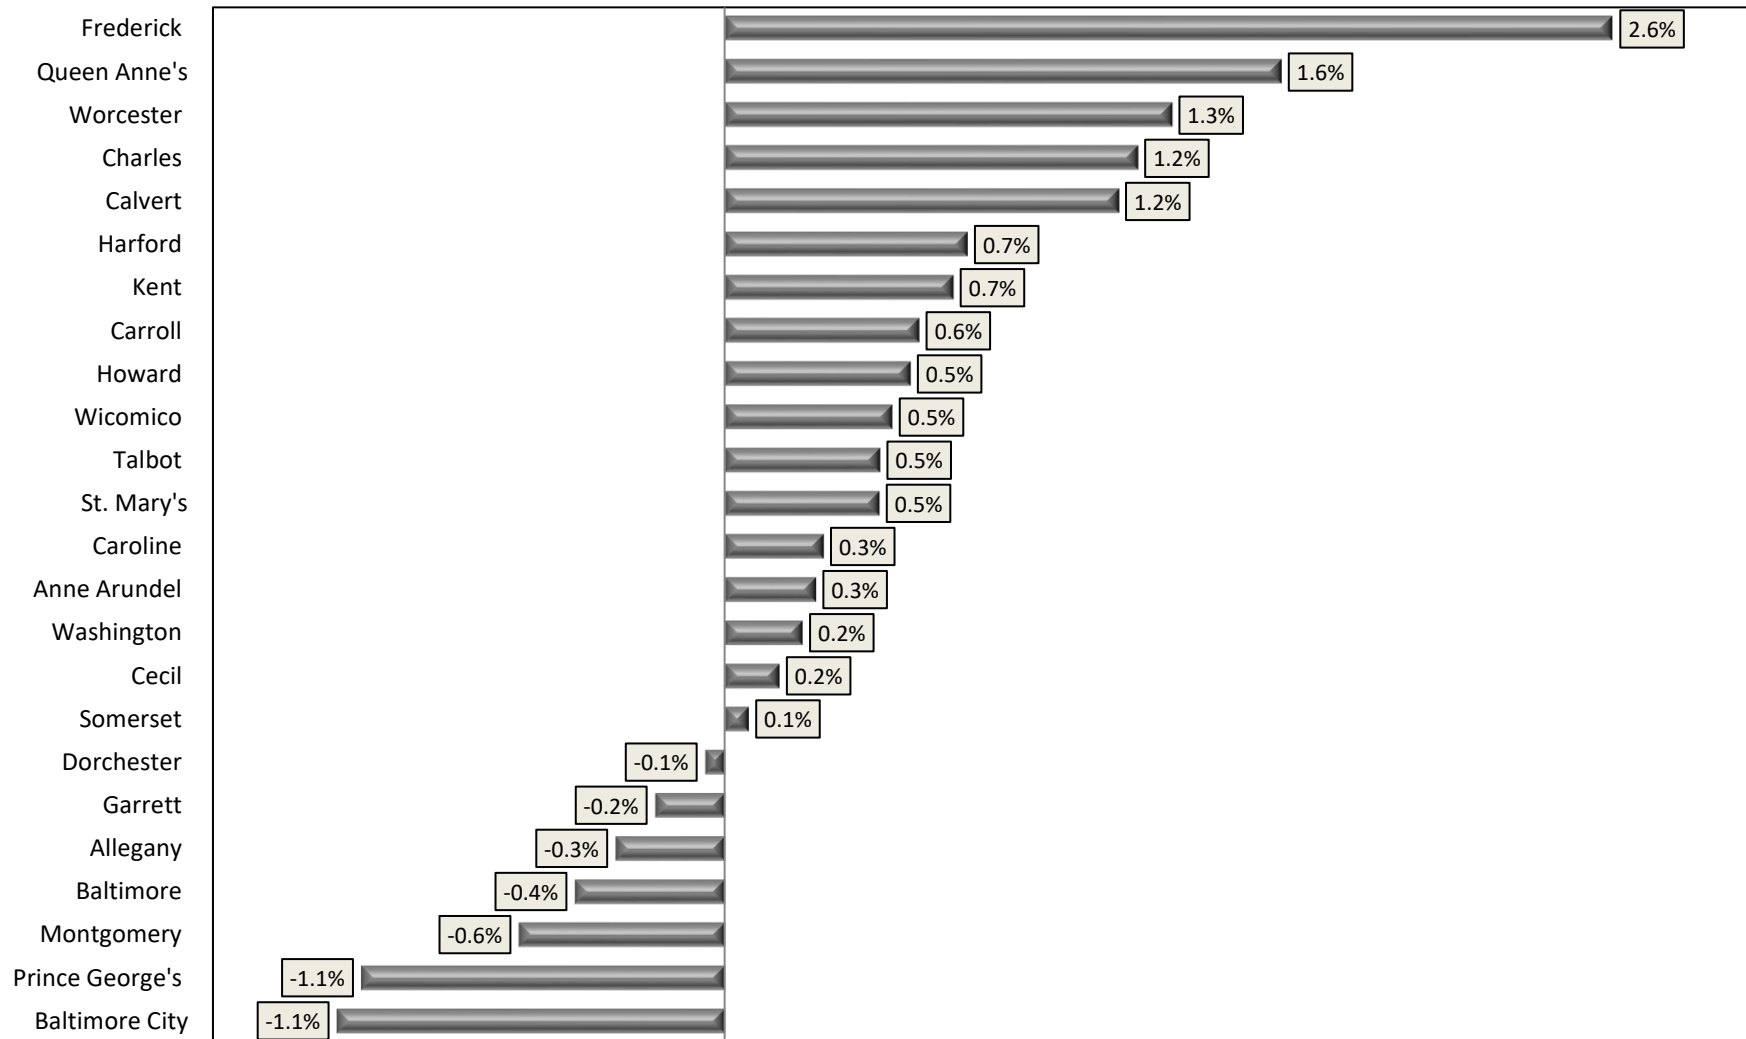

**Chart 2. Maryland Jurisdictions
Estimated Percent Population Change
July 1, 2020 - July 1, 2021**

Source: U.S. Department of Commerce. Prepared by the Maryland Department of Planning, 2022