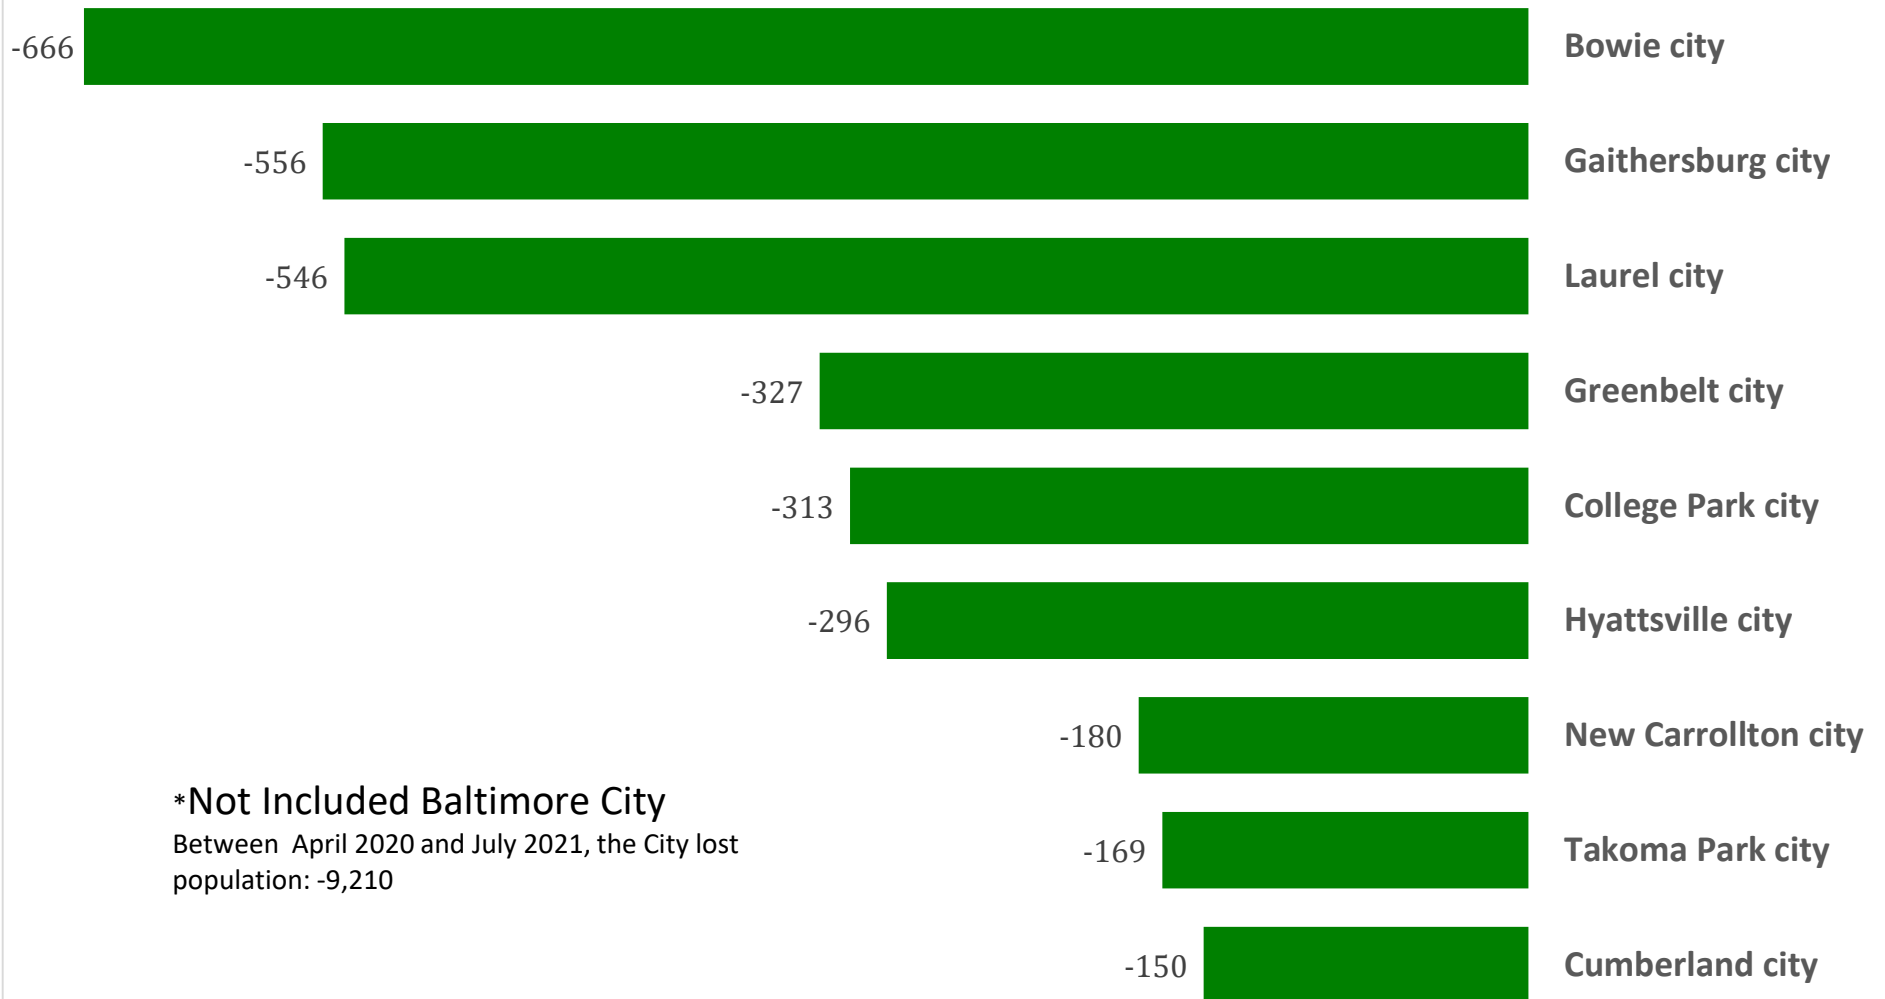

Largest Population Decreases in Maryland Municipalities, April 1, 2020 to July 1, 2021*

***Not Included Baltimore City**

Between April 2020 and July 2021, the City lost population: -9,210