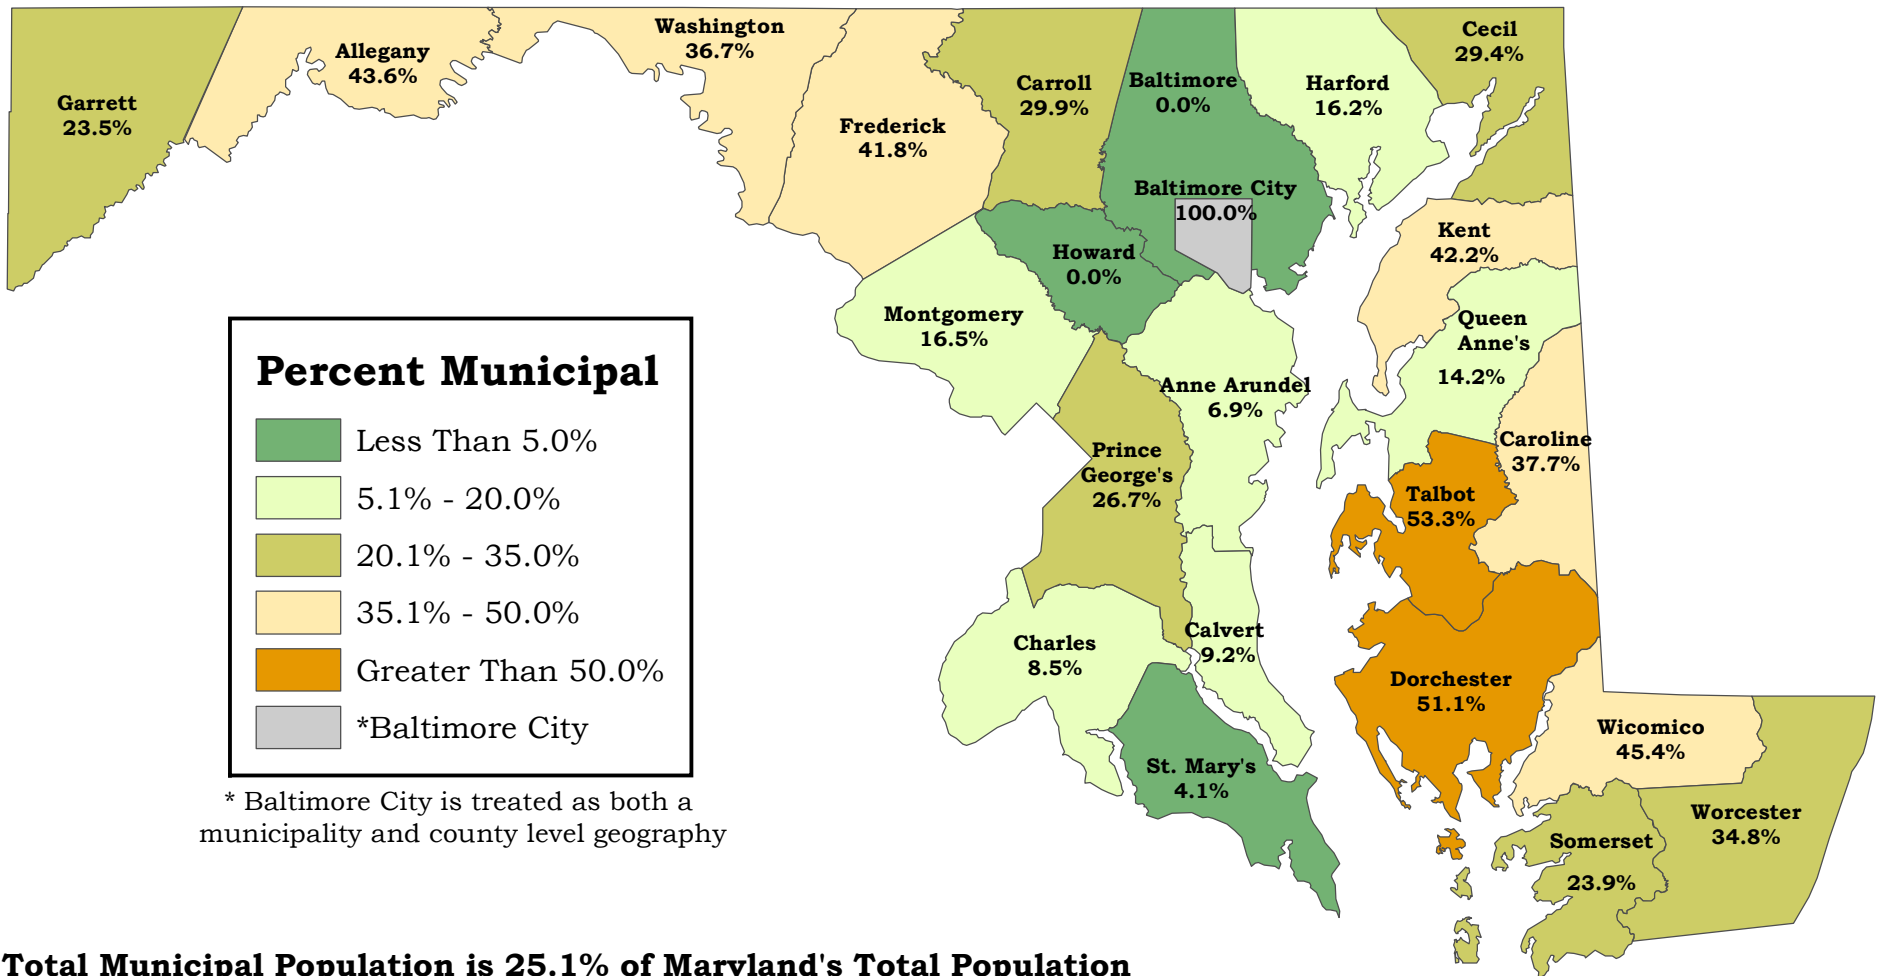

Municipal Population in Maryland as a Percent of Jurisdiction Population

July 1, 2021

Total Municipal Population is 25.1% of Maryland's Total Population