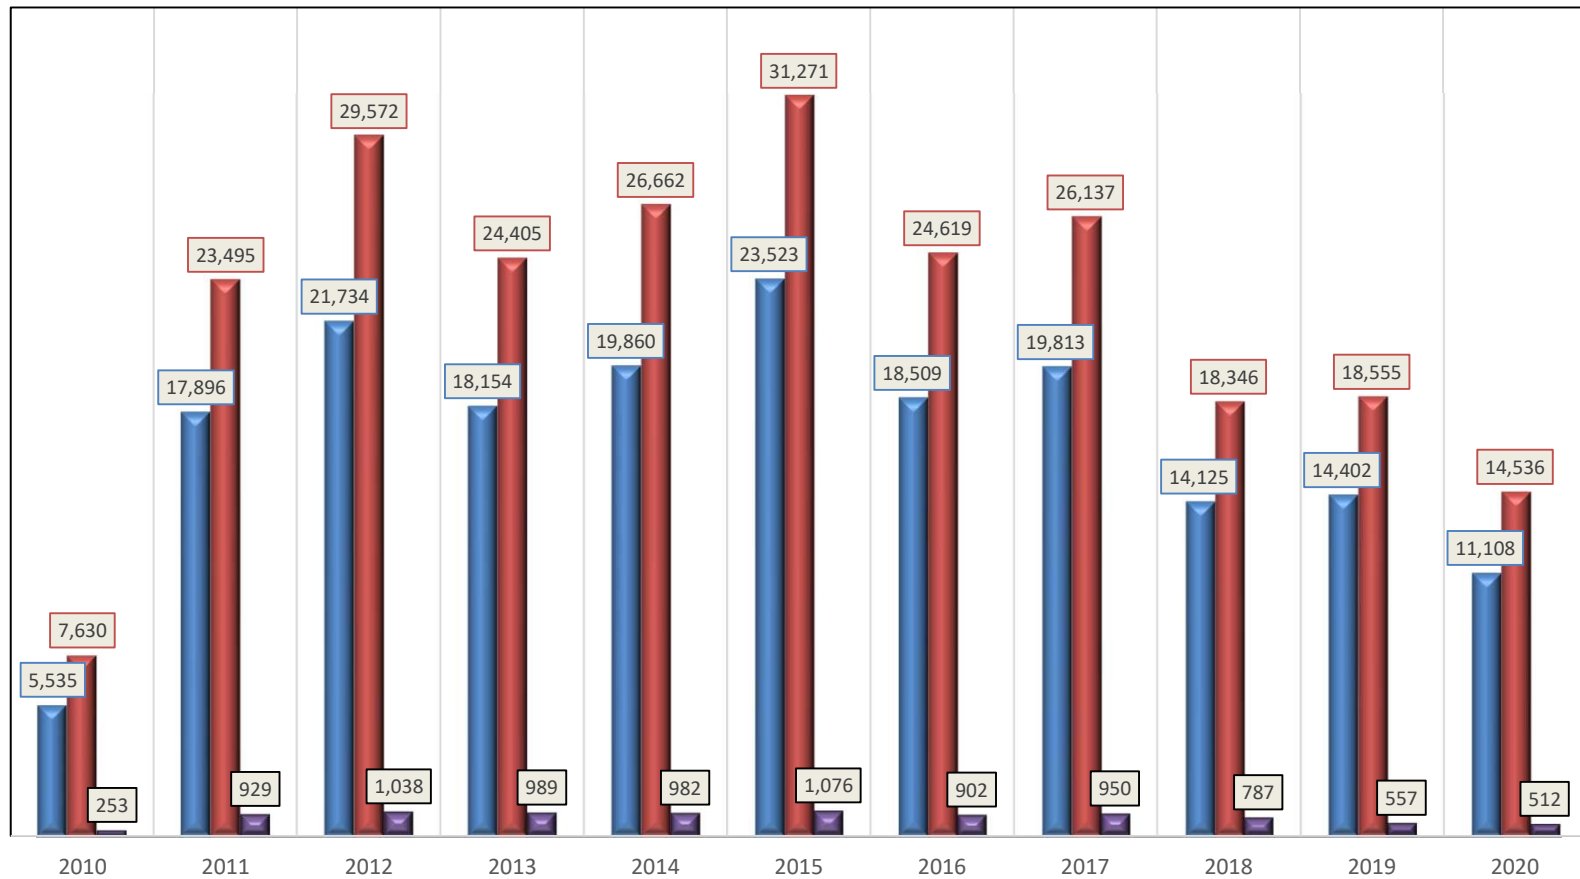

Chart 6. MARYLAND JURISDICTION GROUPS
Estimated Net International Migration
July 1, 2010 - July 1, 2020

Inner Suburban Counties=Anne Arundel, Baltimore
 Montgomery and Prince George's;
 Outer Suburban Counties = Calvert, Carroll, Charles, Frederick,
 Harford, Howard, and St. Mary's;
 Western Maryland = Allegany, Garrett and Washington;

■ Baltimore City and Inner Suburban Counties ■ Outer Suburban Counties ■ Eastern Shore and Western Maryland

Prepared by MD Department of Planning. Projections and State Data Center. 2021.
 SOURCE: U. S. Department of Commerce. Bureau of the Census.