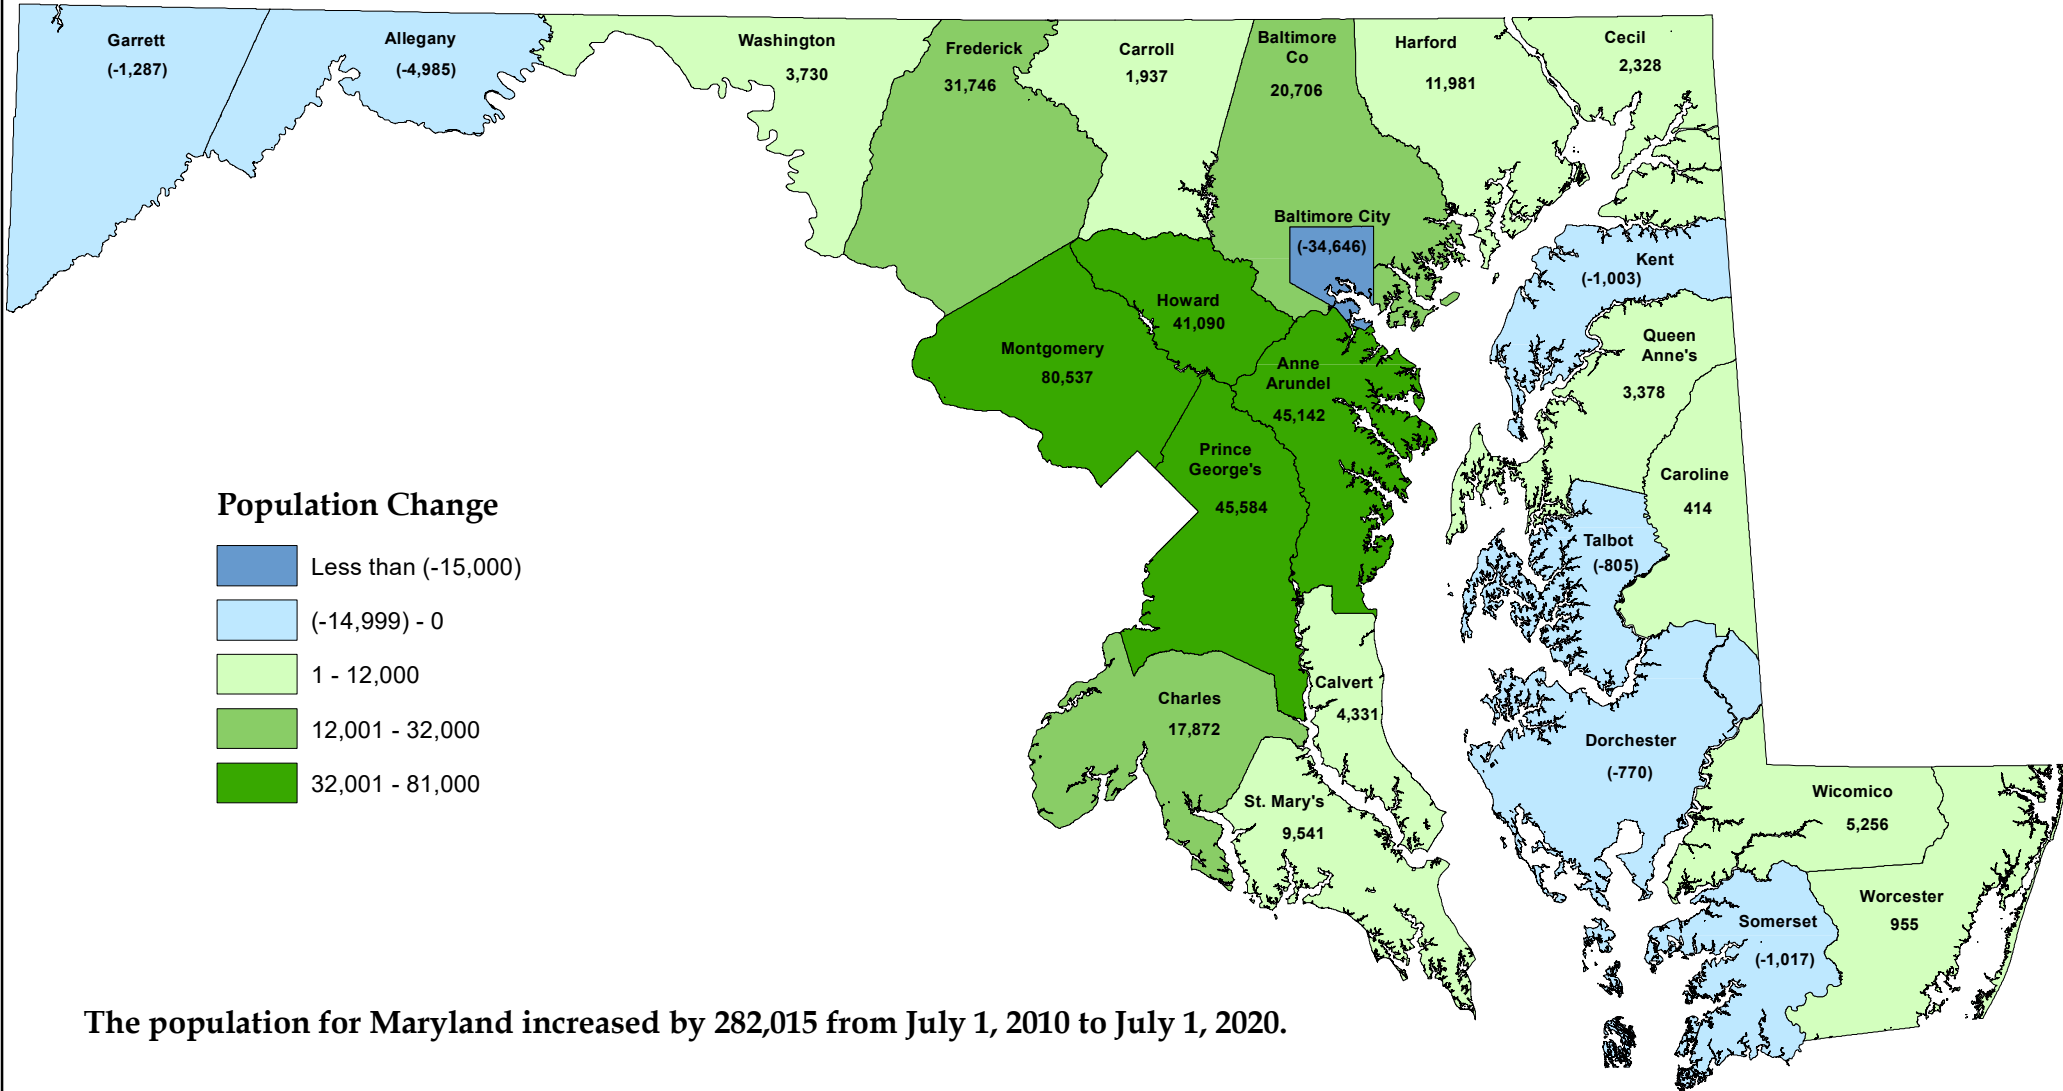

Population Change for Maryland's Jurisdictions July 1, 2010 to July 1, 2020

The population for Maryland increased by 282,015 from July 1, 2010 to July 1, 2020.