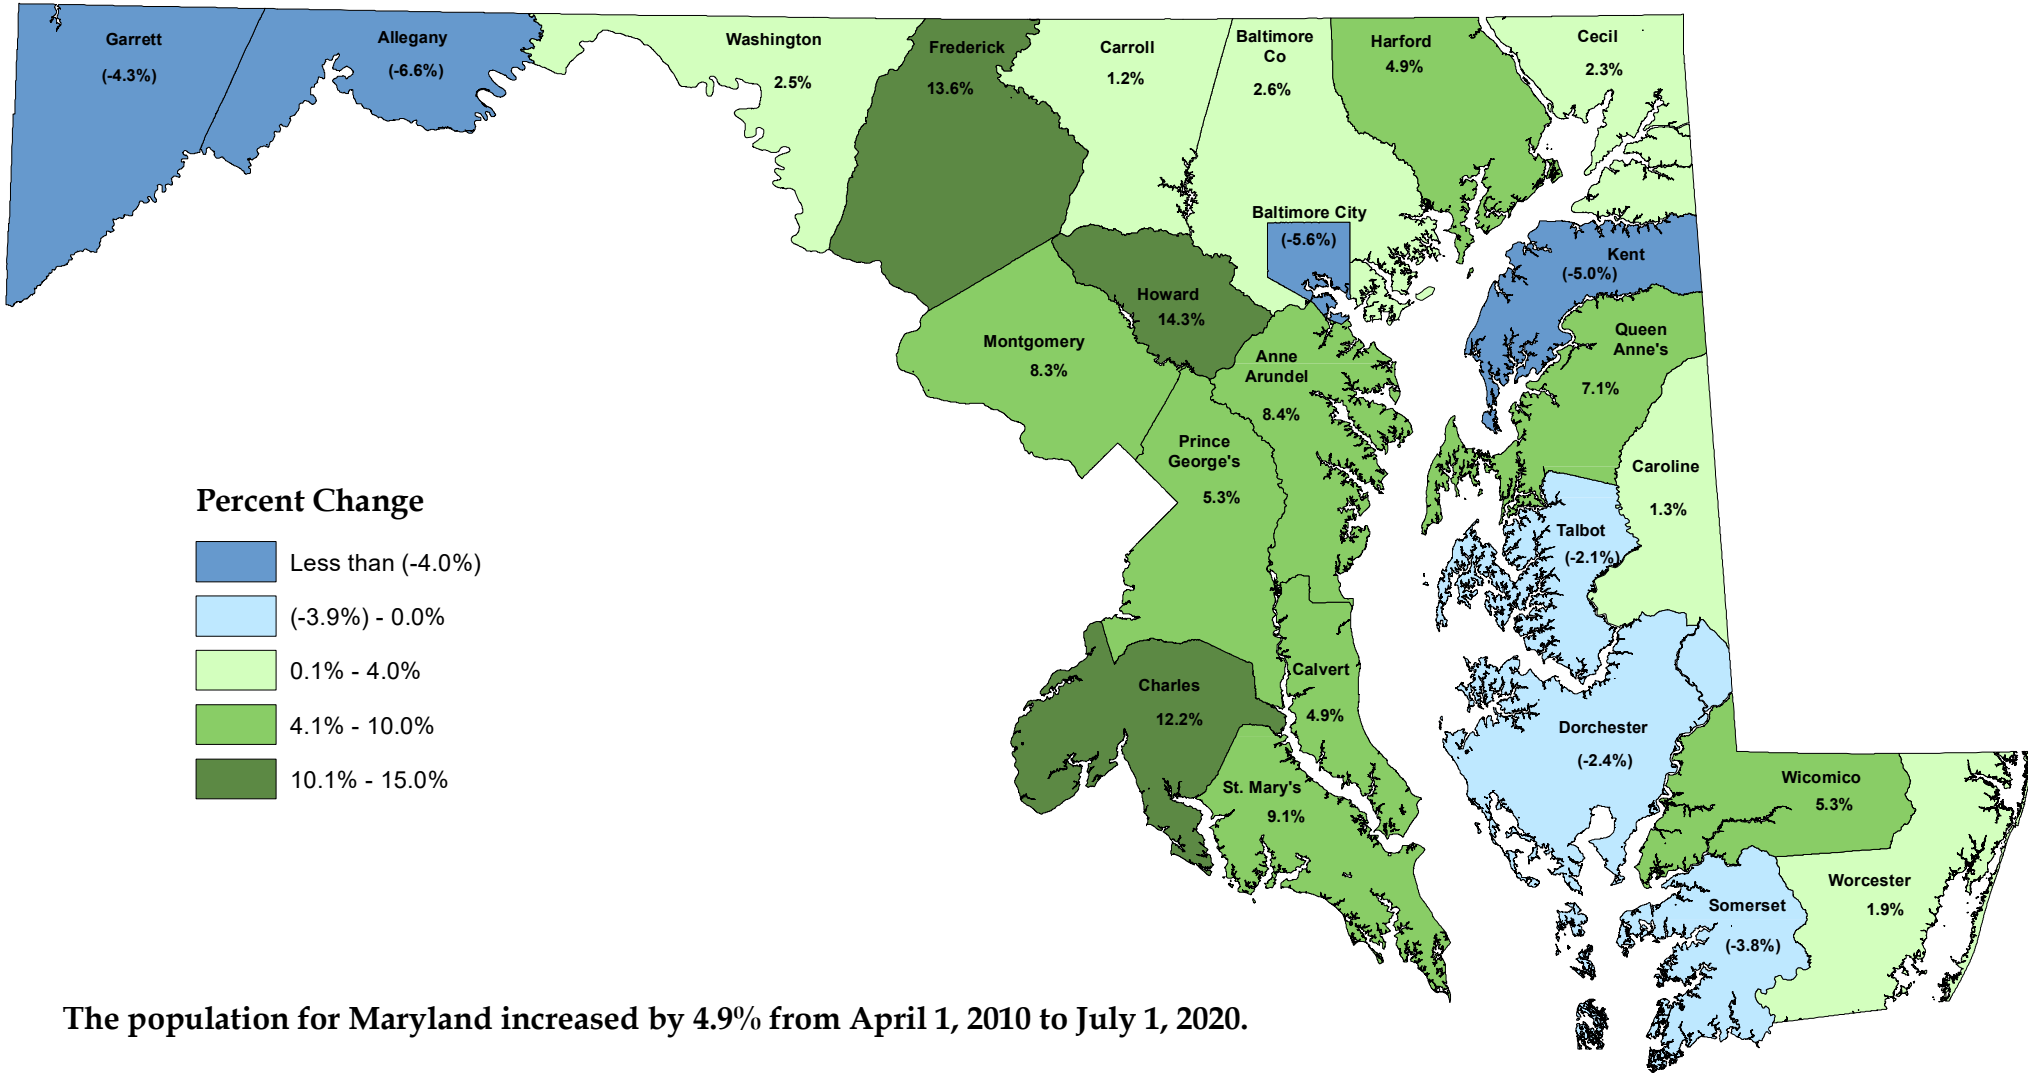

Percent Population Change for Maryland's Jurisdictions

April 1, 2010 to July 1, 2020

The population for Maryland increased by 4.9% from April 1, 2010 to July 1, 2020.