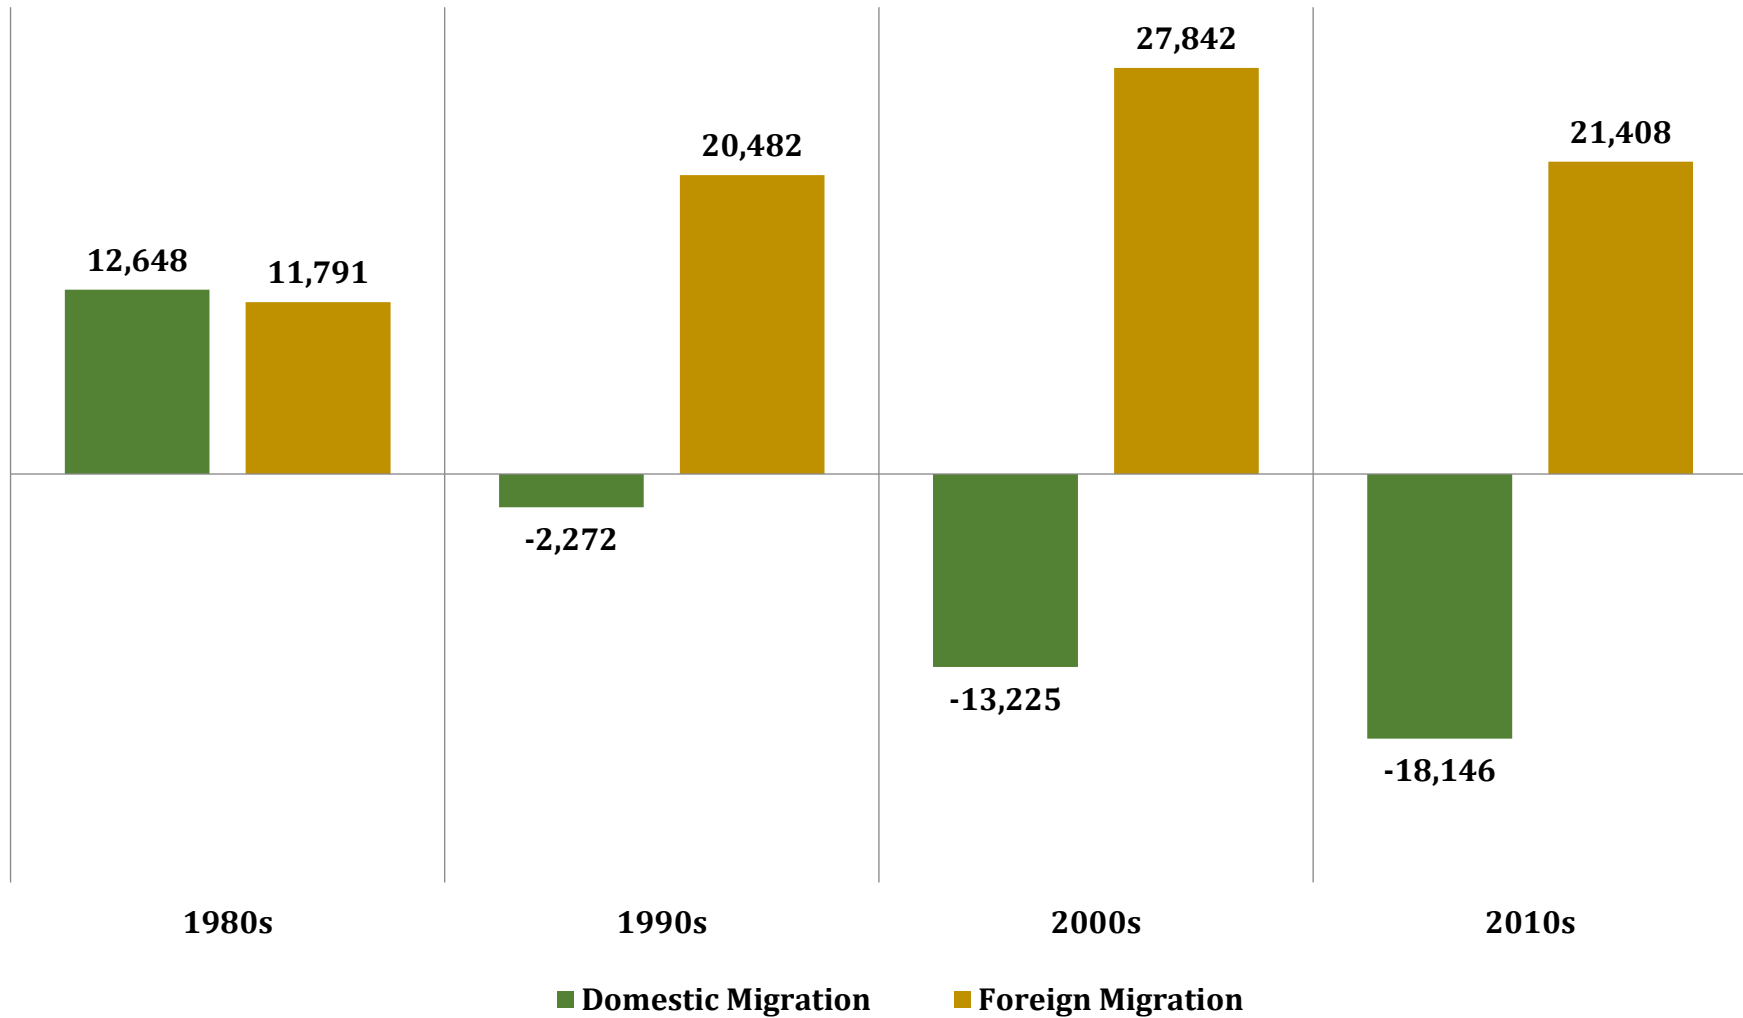

Chart 10. Average Annual Net Domestic Migration and Foreign Immigration into Maryland

Foreign immigration data is from the decennial census (1980s and 1990s) and from the American Community Survey (2000s and 2010s). Domestic migration is calculated as a residual for the 1980s, 1990s and 2000s; from 2010 forward this data has come from the Census Bureau's components of population change, part of the Annual Population Estimates for the April 1, 2010 to July 1, 2020 period.