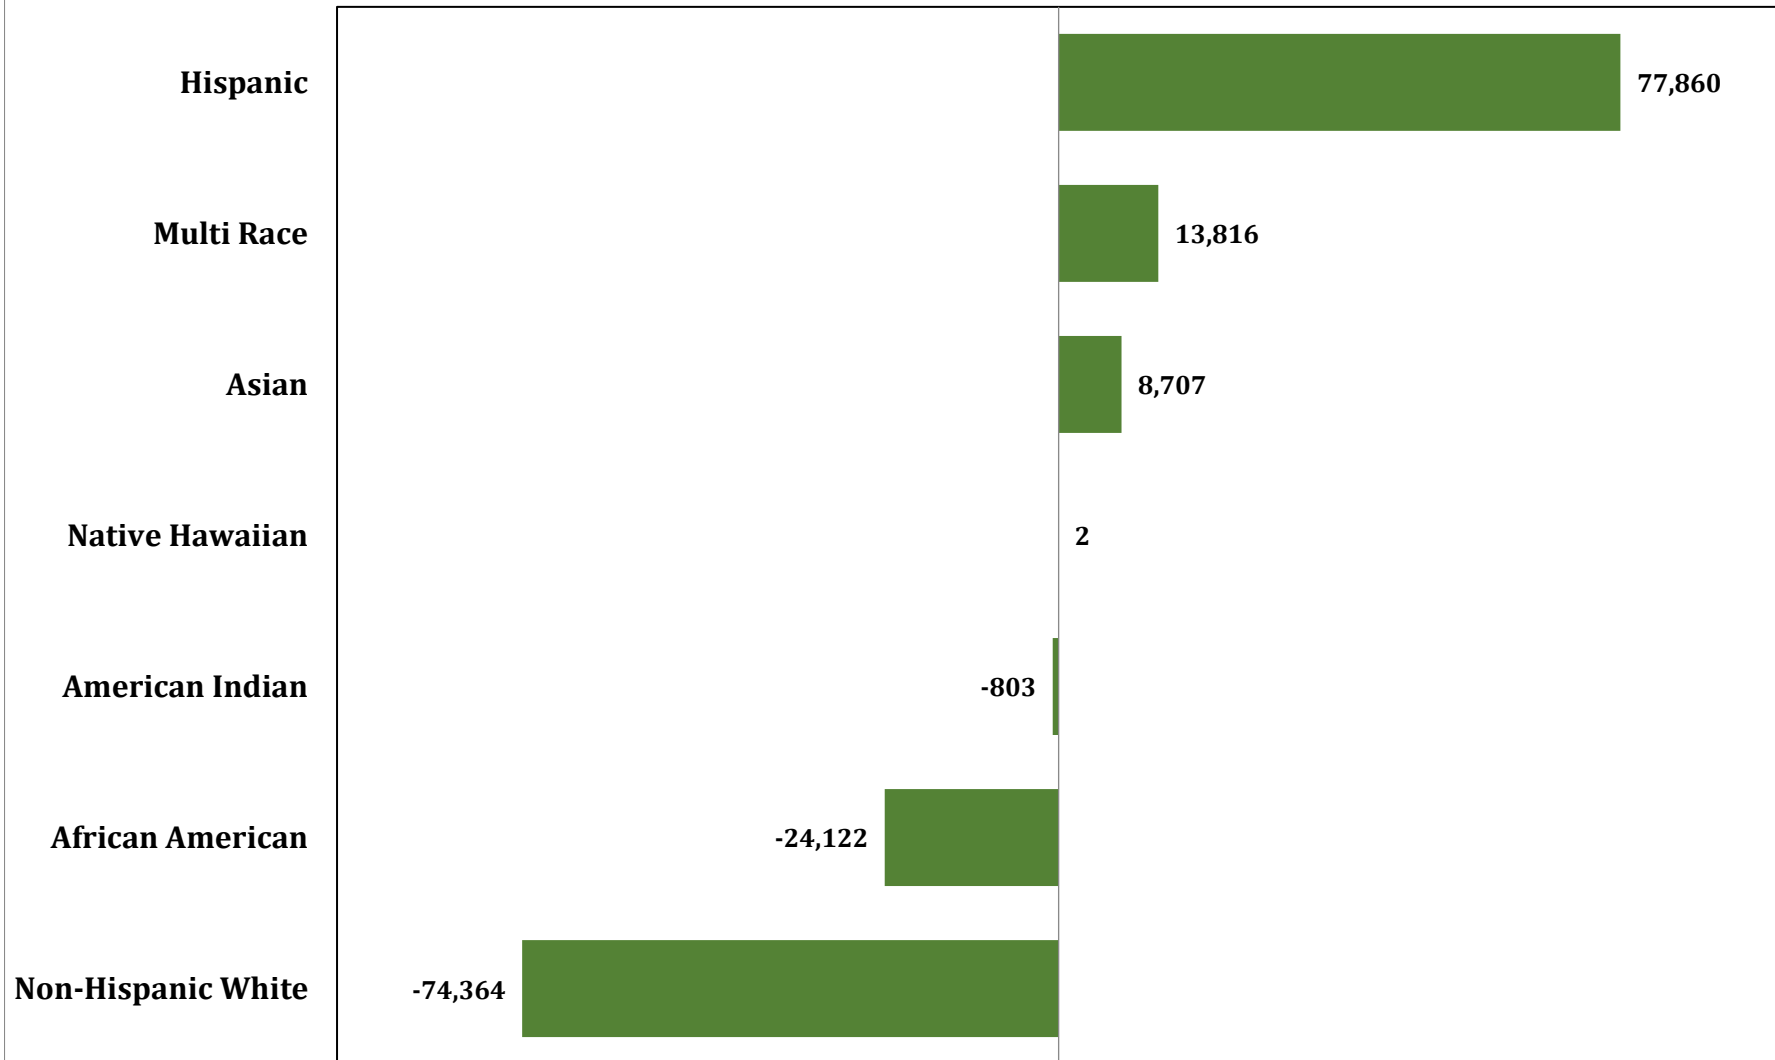

**Chart 13. Change in Total Public School Enrollment in Maryland
by Race & Hispanic Origin, 2010 - 2021 ***

Source: Maryland Department of Planning, from Maryland State Department of Education data.