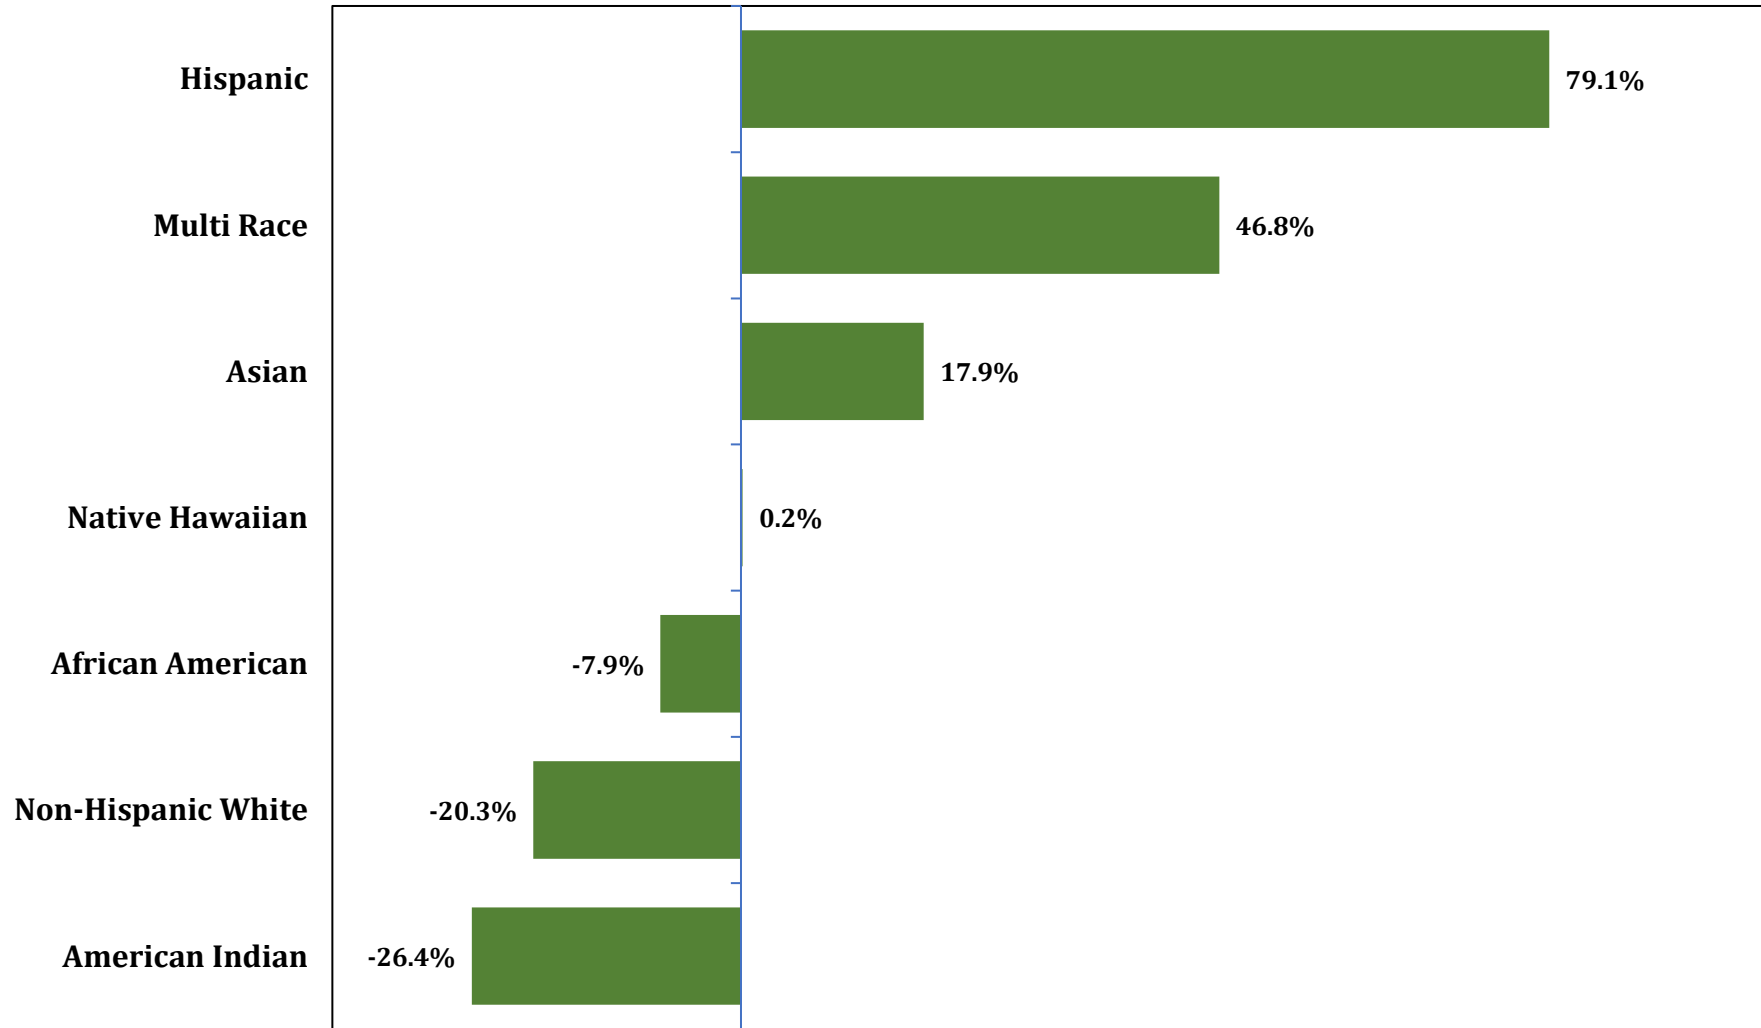

**Chart 14. Percent Change in Total Public School Enrollment in Maryland  
by Race & Hispanic Origin, 2010 - 2021**

Source: Maryland Department of Planning from Maryland State Department of Education data.