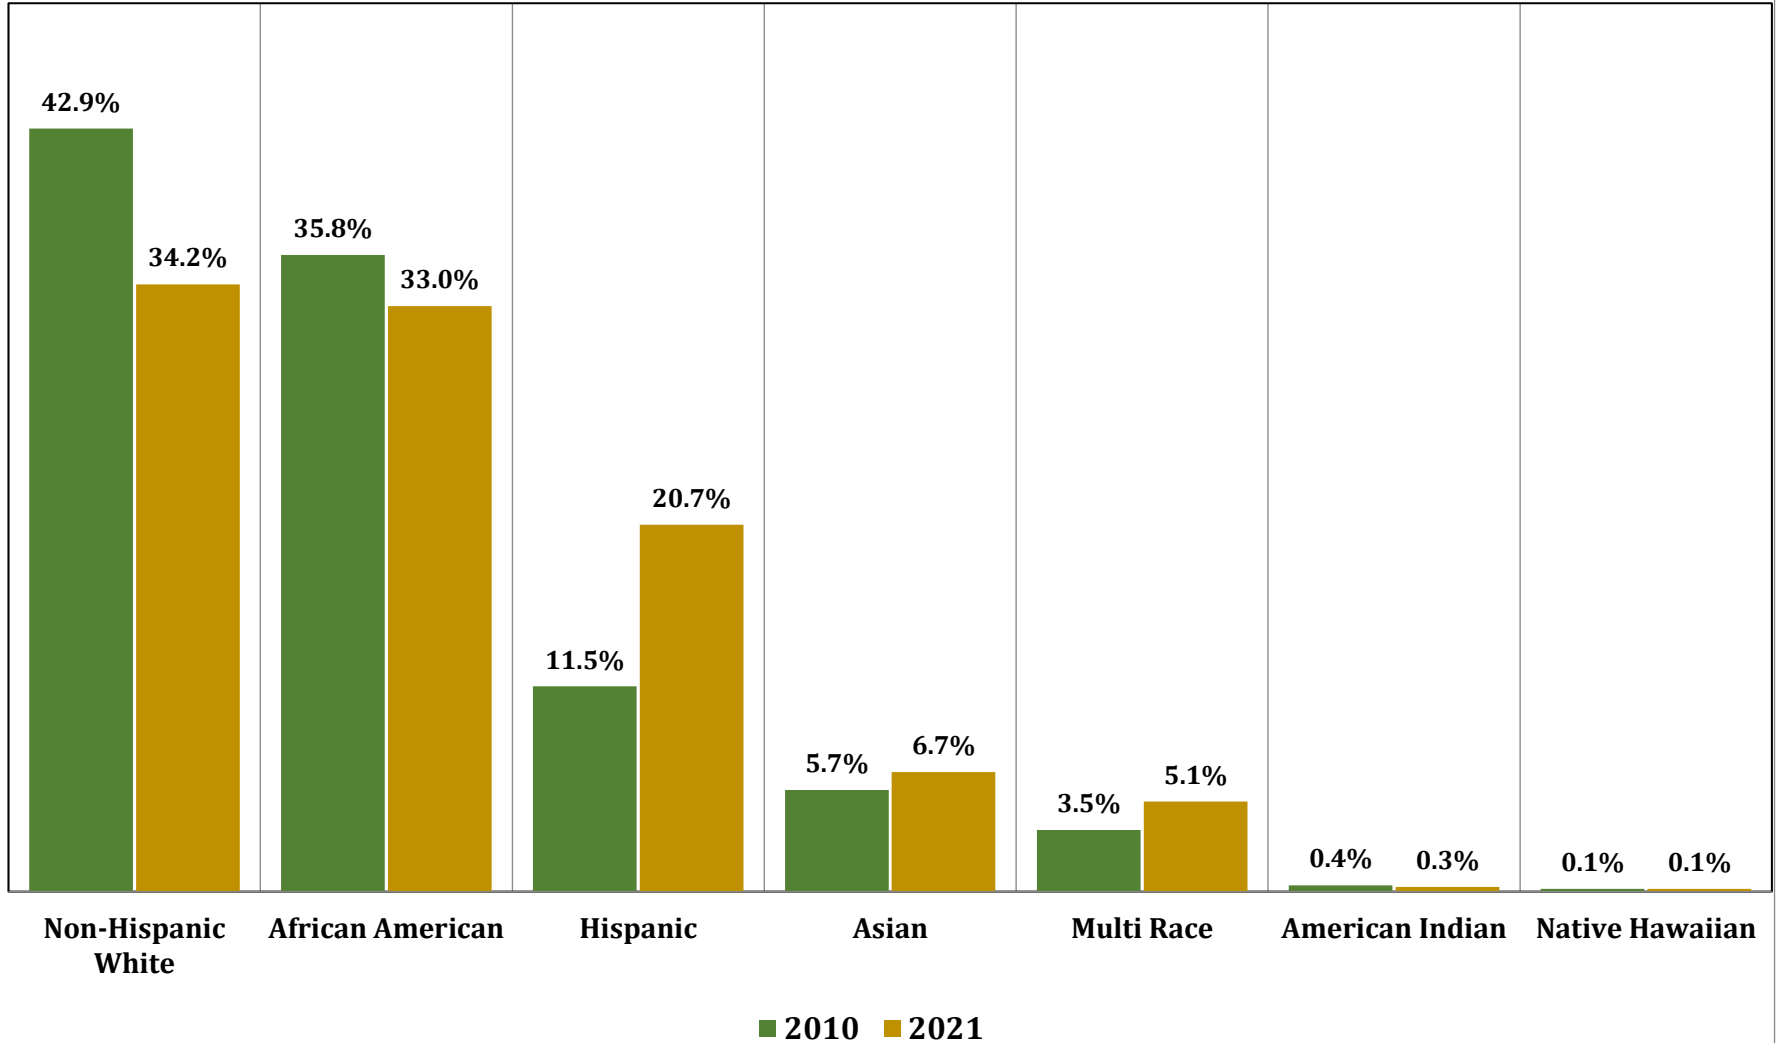

**Chart 15. Share of Total Public School Enrollment in Maryland  
by Race & Hispanic Origin, 2010 and 2021**

Source: Maryland Department of Planning from Maryland State Department of Education data.