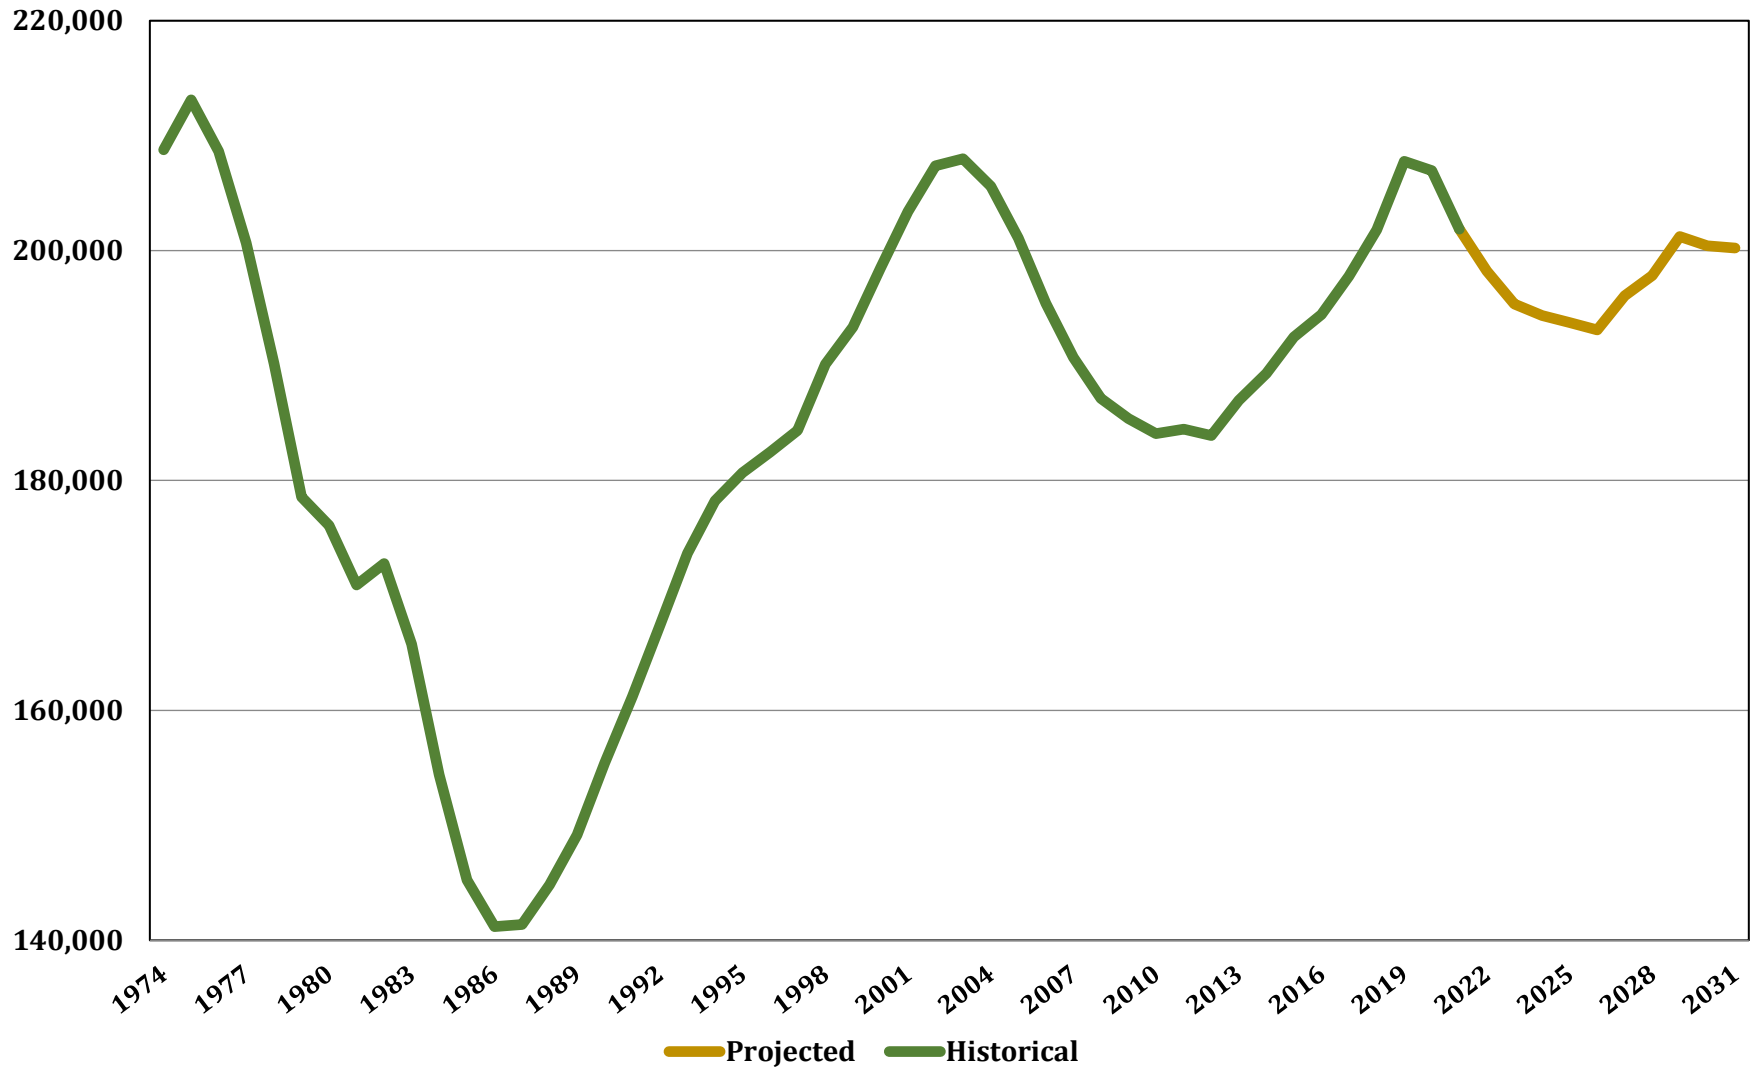

**Chart 17. Public Middle School Enrollment in Maryland,
Historical and Projected, 1974 - 2031 ***

* includes grades 6 thru 8

Source: Maryland State Department of Education (historical) and the Maryland Department of Planning (projections)