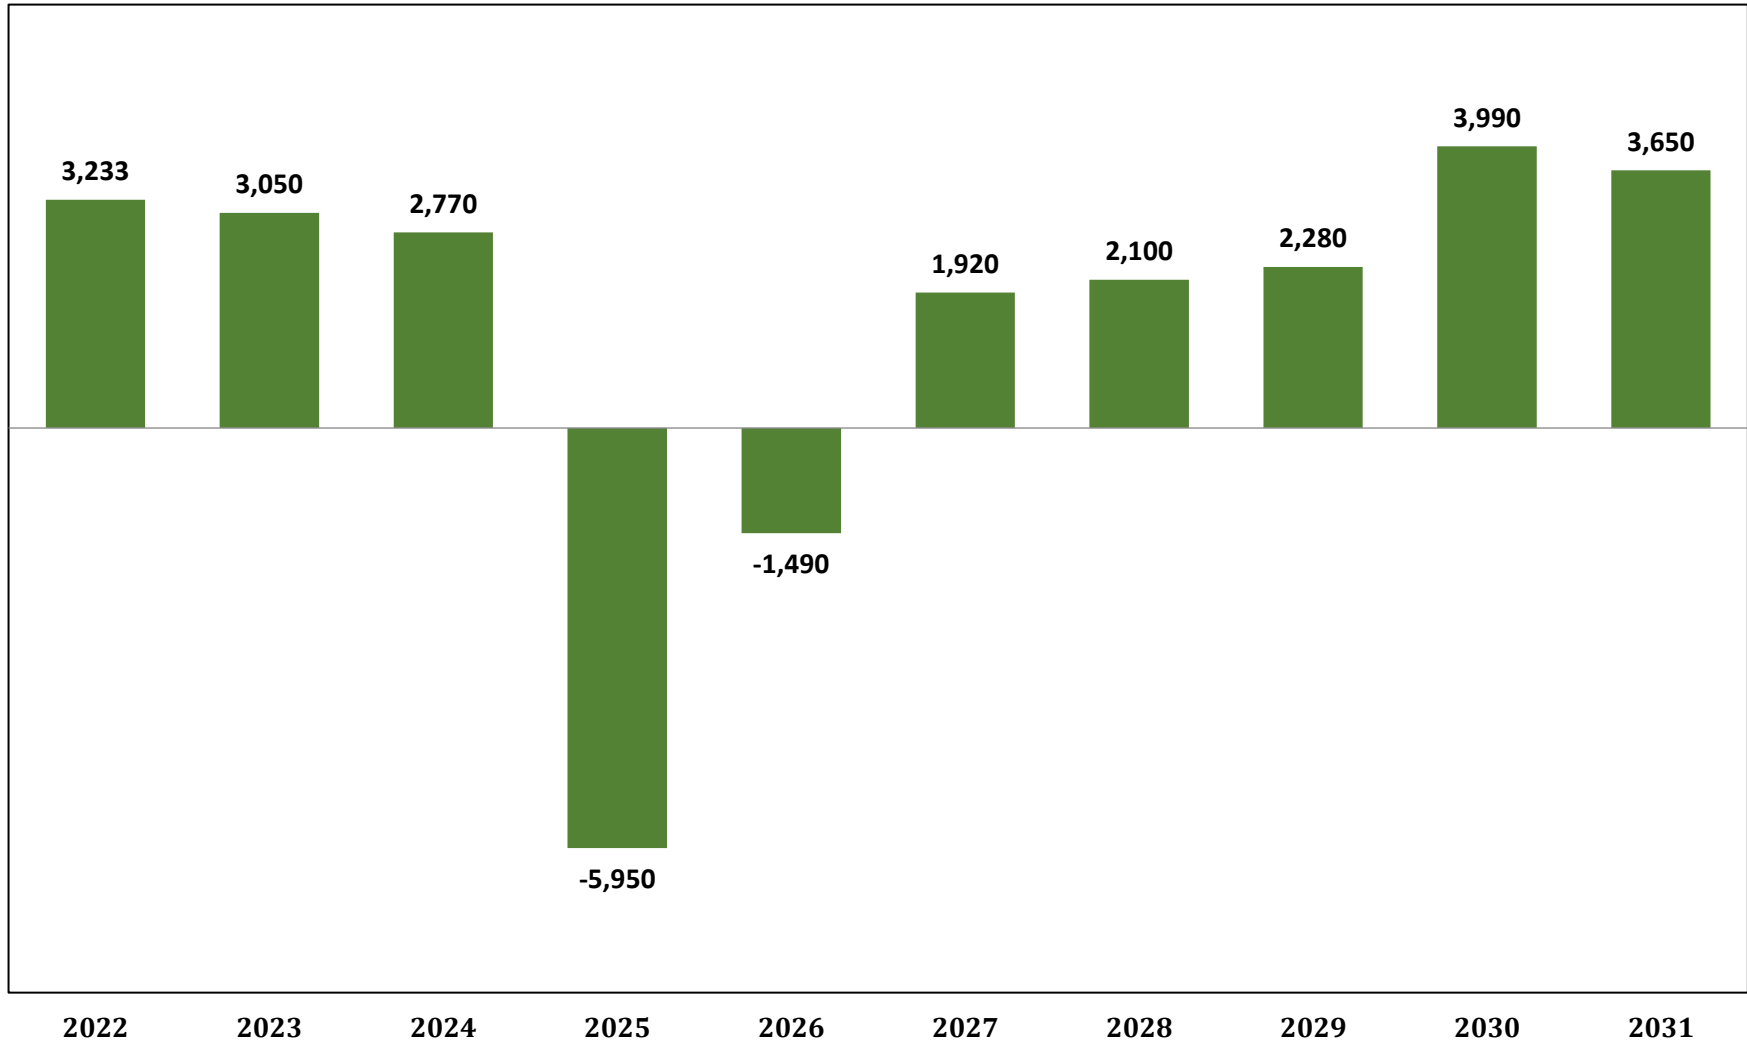

Chart 2. Projected Annual Change in Total Public School Enrollment in Maryland, 2022 - 2031 *

* Grades K thru 12

Source: Maryland Department of Planning