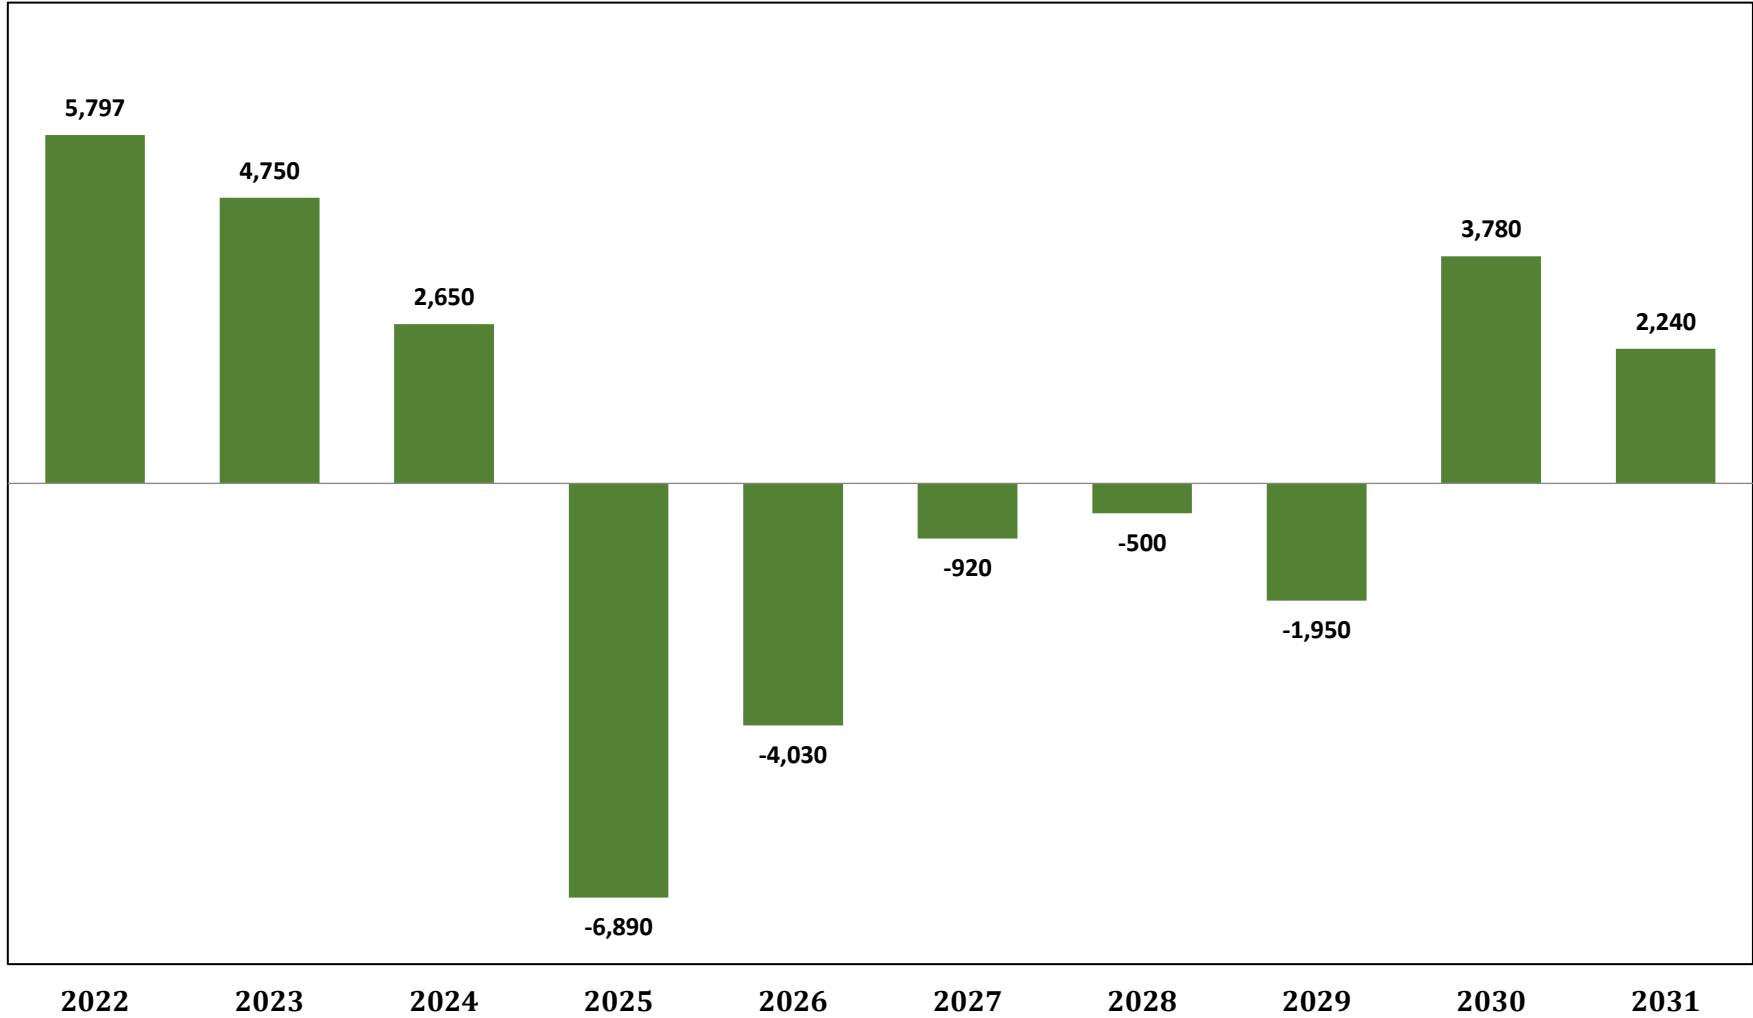

Chart 5. Projected Annual Change in Public High School Enrollment in Maryland, 2022 - 2031 *

* Grades 9 thru 12
Source: Maryland Department of Planning