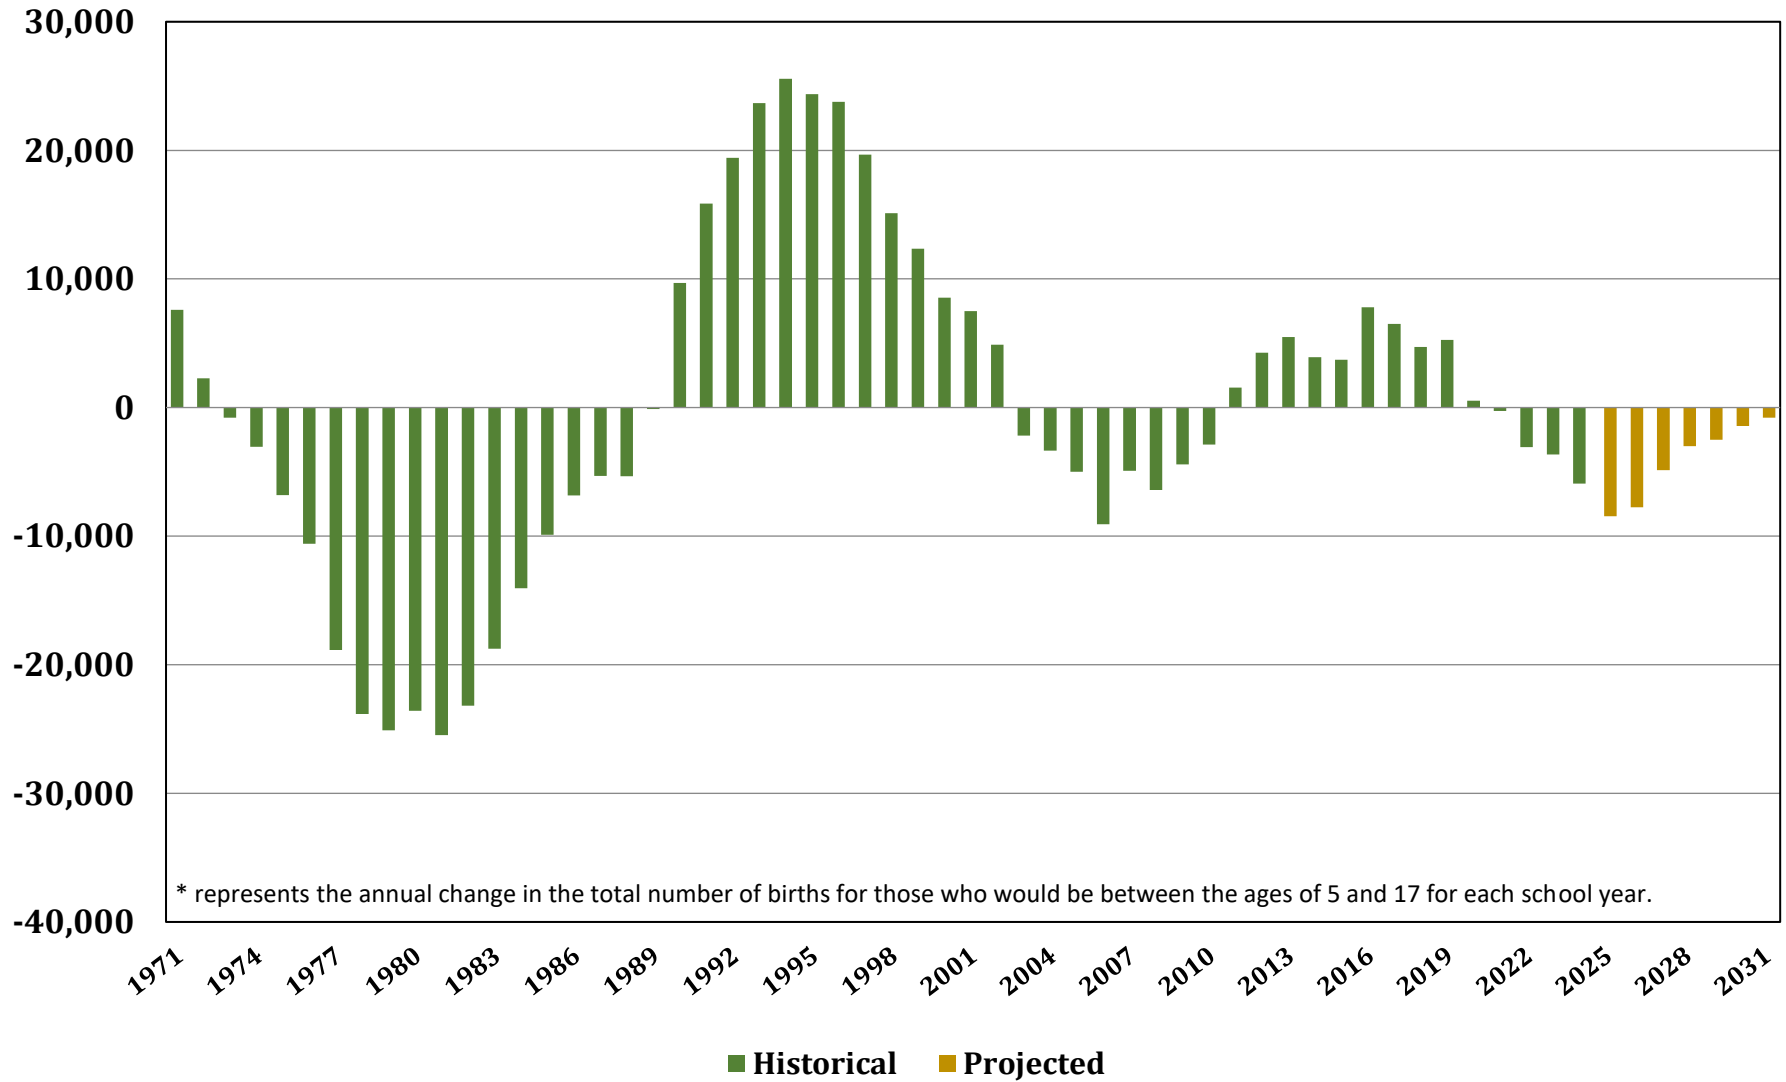

Chart 9. Annual Change in Cumulative Births by School Year in Maryland, Historical & Projected, 1971 - 2031 *

Source: Maryland Department of Health (historical) and the Maryland Department of Planning (projections)