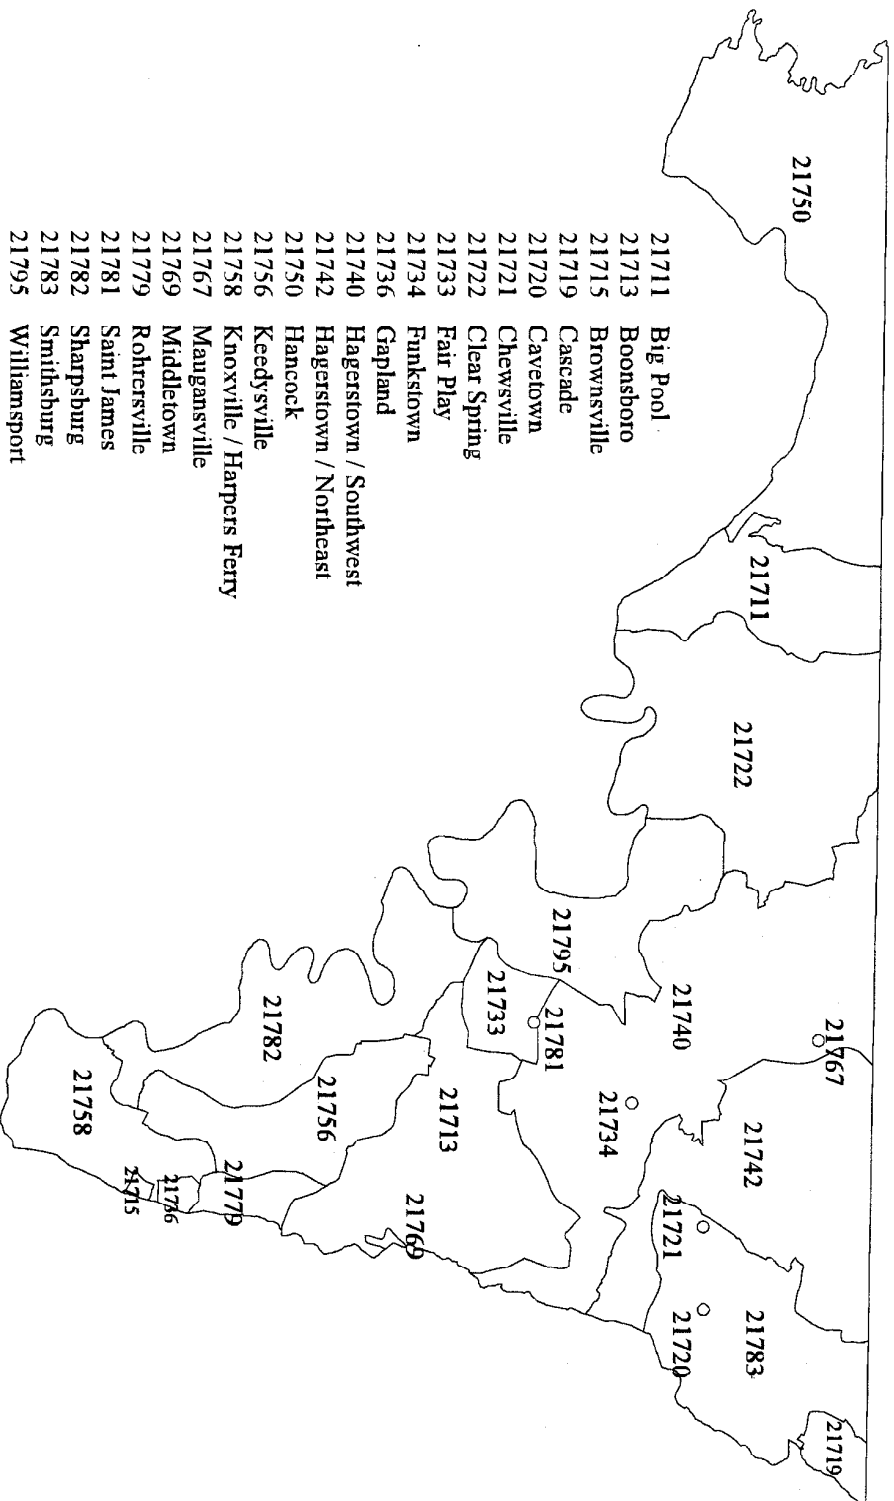

WASHINGTON COUNTY, MARYLAND 1997 ZIP CODE AREAS

MAP PREPARED BY THE MARYLAND OFFICE
OF PLANNING, PLANNING DATA SERVICES