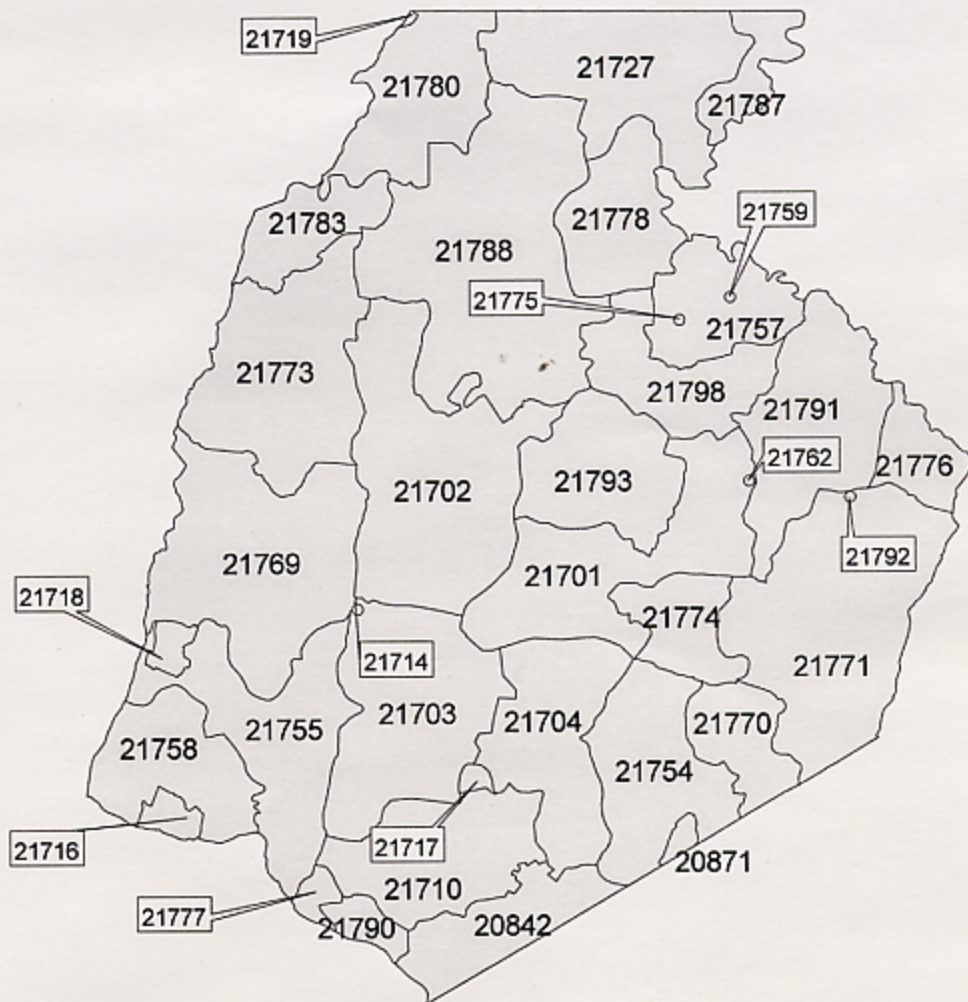

# FREDERICK COUNTY, MARYLAND

## 2000 ZIP CODE AREAS

20842	Dickerson	21769	Middletown
20871	Clarksburg	21770	Monrovia
21701	Frederick	21771	Mount Airy
21702	Frederick	21773	Myersville
21703	Frederick	21774	New Market
21704	Frederick	21775	New Midway
21710	Adamstown	21776	New Windsor
21714	Braddock Heights	21777	Point Of Rocks
21716	Brunswick	21778	Rocky Ridge
21717	Buckeystown	21780	Sabillasville
21718	Burkittsville	21783	Smithsburg
21719	Cascade	21787	Taneytown
21727	Emmitsburg	21788	Thurmont
21754	Ijamsville	21790	Tuscarora
21755	Jefferson	21791	Union Bridge
21757	Keymar	21792	Unionville
21758	Knoxville	21793	Walkersville
21759	Ladiesburg	21798	Woodsboro
21762	Libertytown		

MAP PREPARED BY THE MARYLAND DEPARTMENT  
OF PLANNING, PLANNING DATA SERVICES