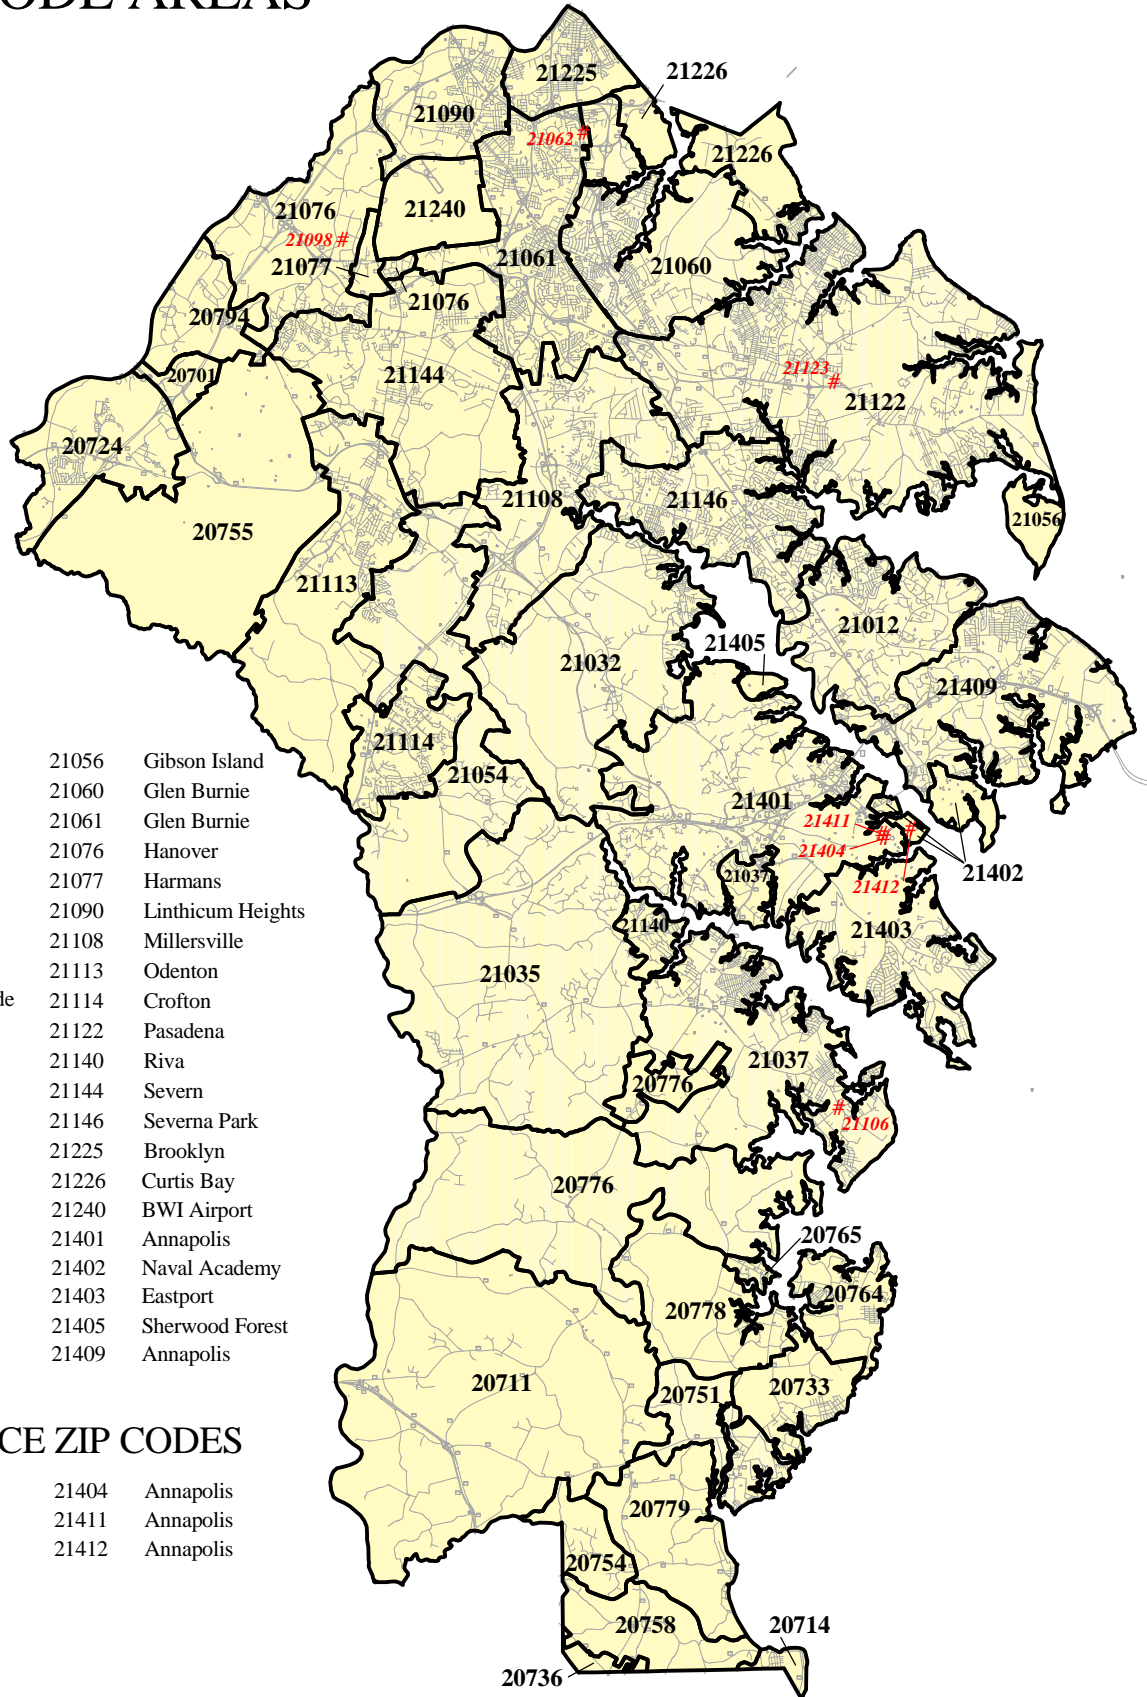

ANNE ARUNDEL COUNTY, MD. 2006 ZIP CODE AREAS

20701	Annapolis Junction	21056	Gibson Island
20711	Lothian	21060	Glen Burnie
20714	North Beach	21061	Glen Burnie
20724	Laurel	21076	Hanover
20733	Churchton	21077	Harmans
20736	Owings	21090	Linthicum Heights
20751	Deale	21108	Millersville
20754	Dunkirk	21113	Odenton
20755	Fort George G Meade	21114	Crofton
20758	Friendship	21122	Pasadena
20764	Shady Side	21140	Riva
20765	Galesville	21144	Severn
20776	Harwood	21146	Severna Park
20778	West River	21225	Brooklyn
20779	Tracys Landing	21226	Curtis Bay
20794	Jessup	21240	BWI Airport
21012	Arnold	21401	Annapolis
21032	Crownsville	21402	Naval Academy
21035	Davidsonville	21403	Eastport
21037	Edgewater	21405	Sherwood Forest
21054	Gambrills	21409	Annapolis