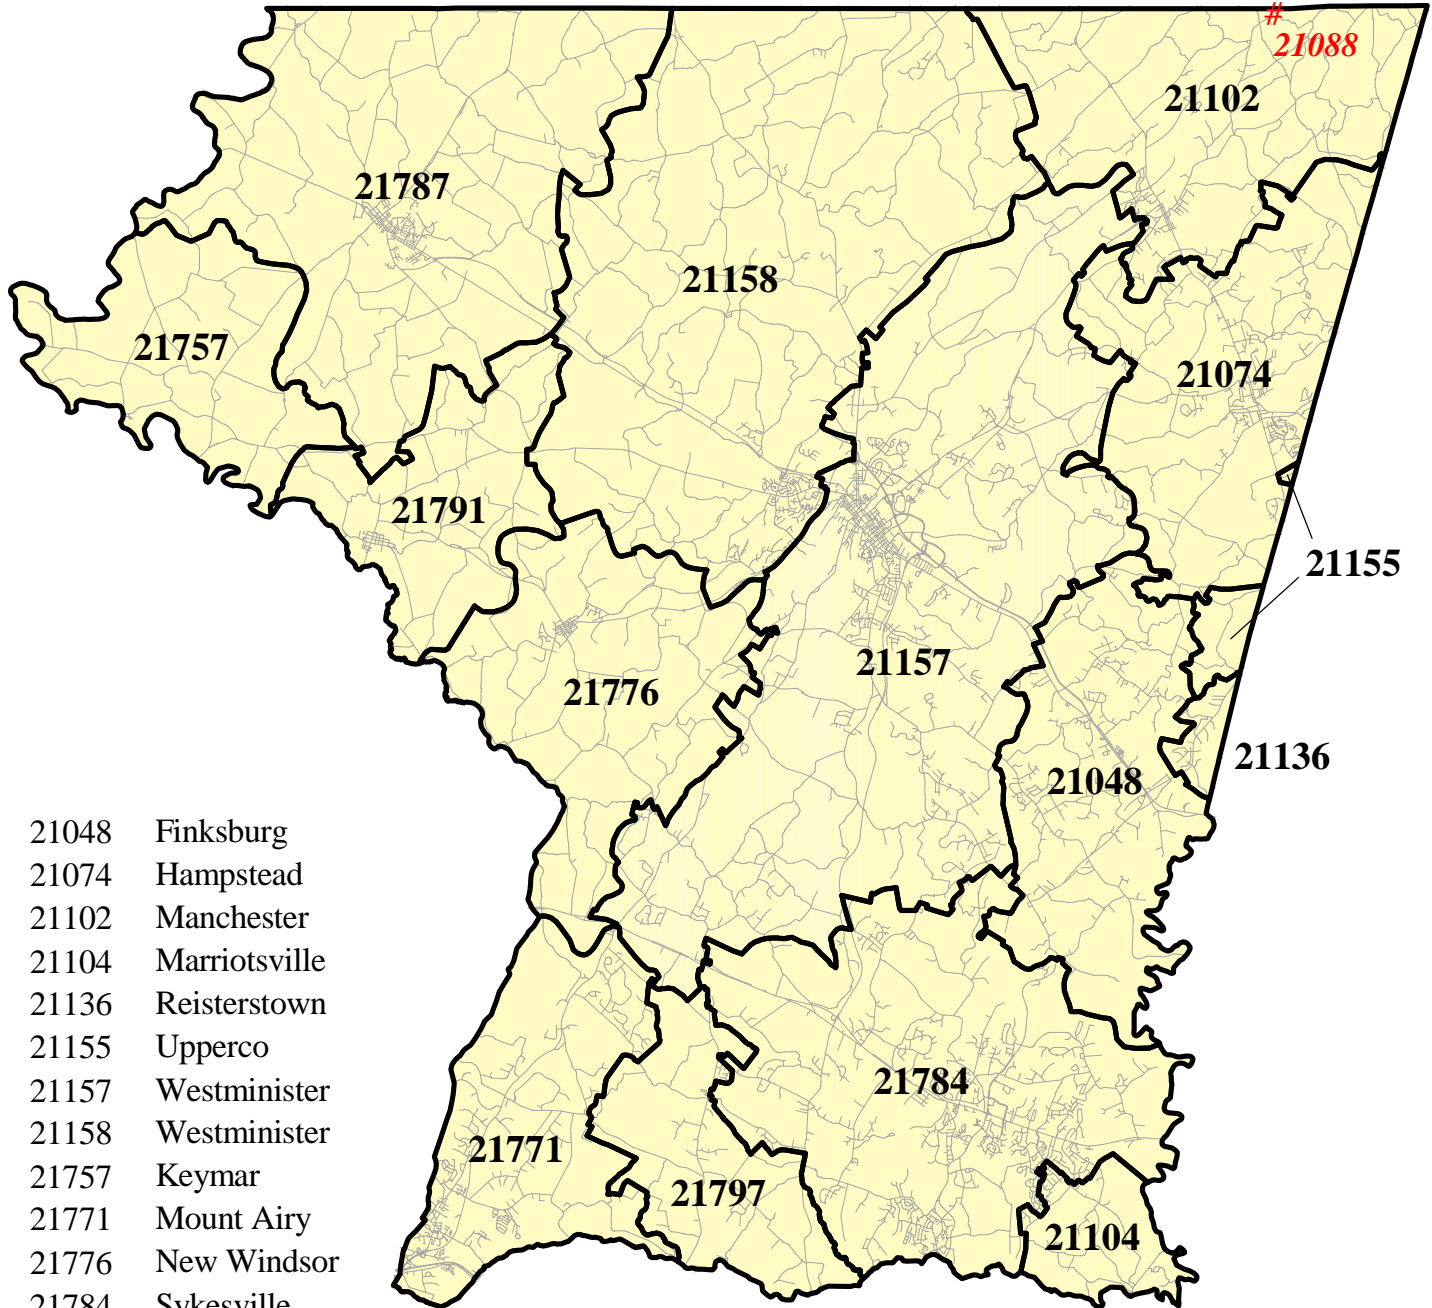

CARROLL COUNTY, MARYLAND

2006 ZIP CODE AREAS

- 21048 Finksburg
- 21074 Hampstead
- 21102 Manchester
- 21104 Marriotsville
- 21136 Reisterstown
- 21155 Upperco
- 21157 Westminister
- 21158 Westminister
- 21757 Keymar
- 21771 Mount Airy
- 21776 New Windsor
- 21784 Sykesville
- 21787 Taneytown
- 21791 Union Bridge
- 21797 Woodbine

POST OFFICE ZIP CODES

- 21088 Lineboro CPO

MAP PREPARED BY MARYLAND DEPARTMENT OF PLANNING
PLANNING DATA SERVICES DIVISION