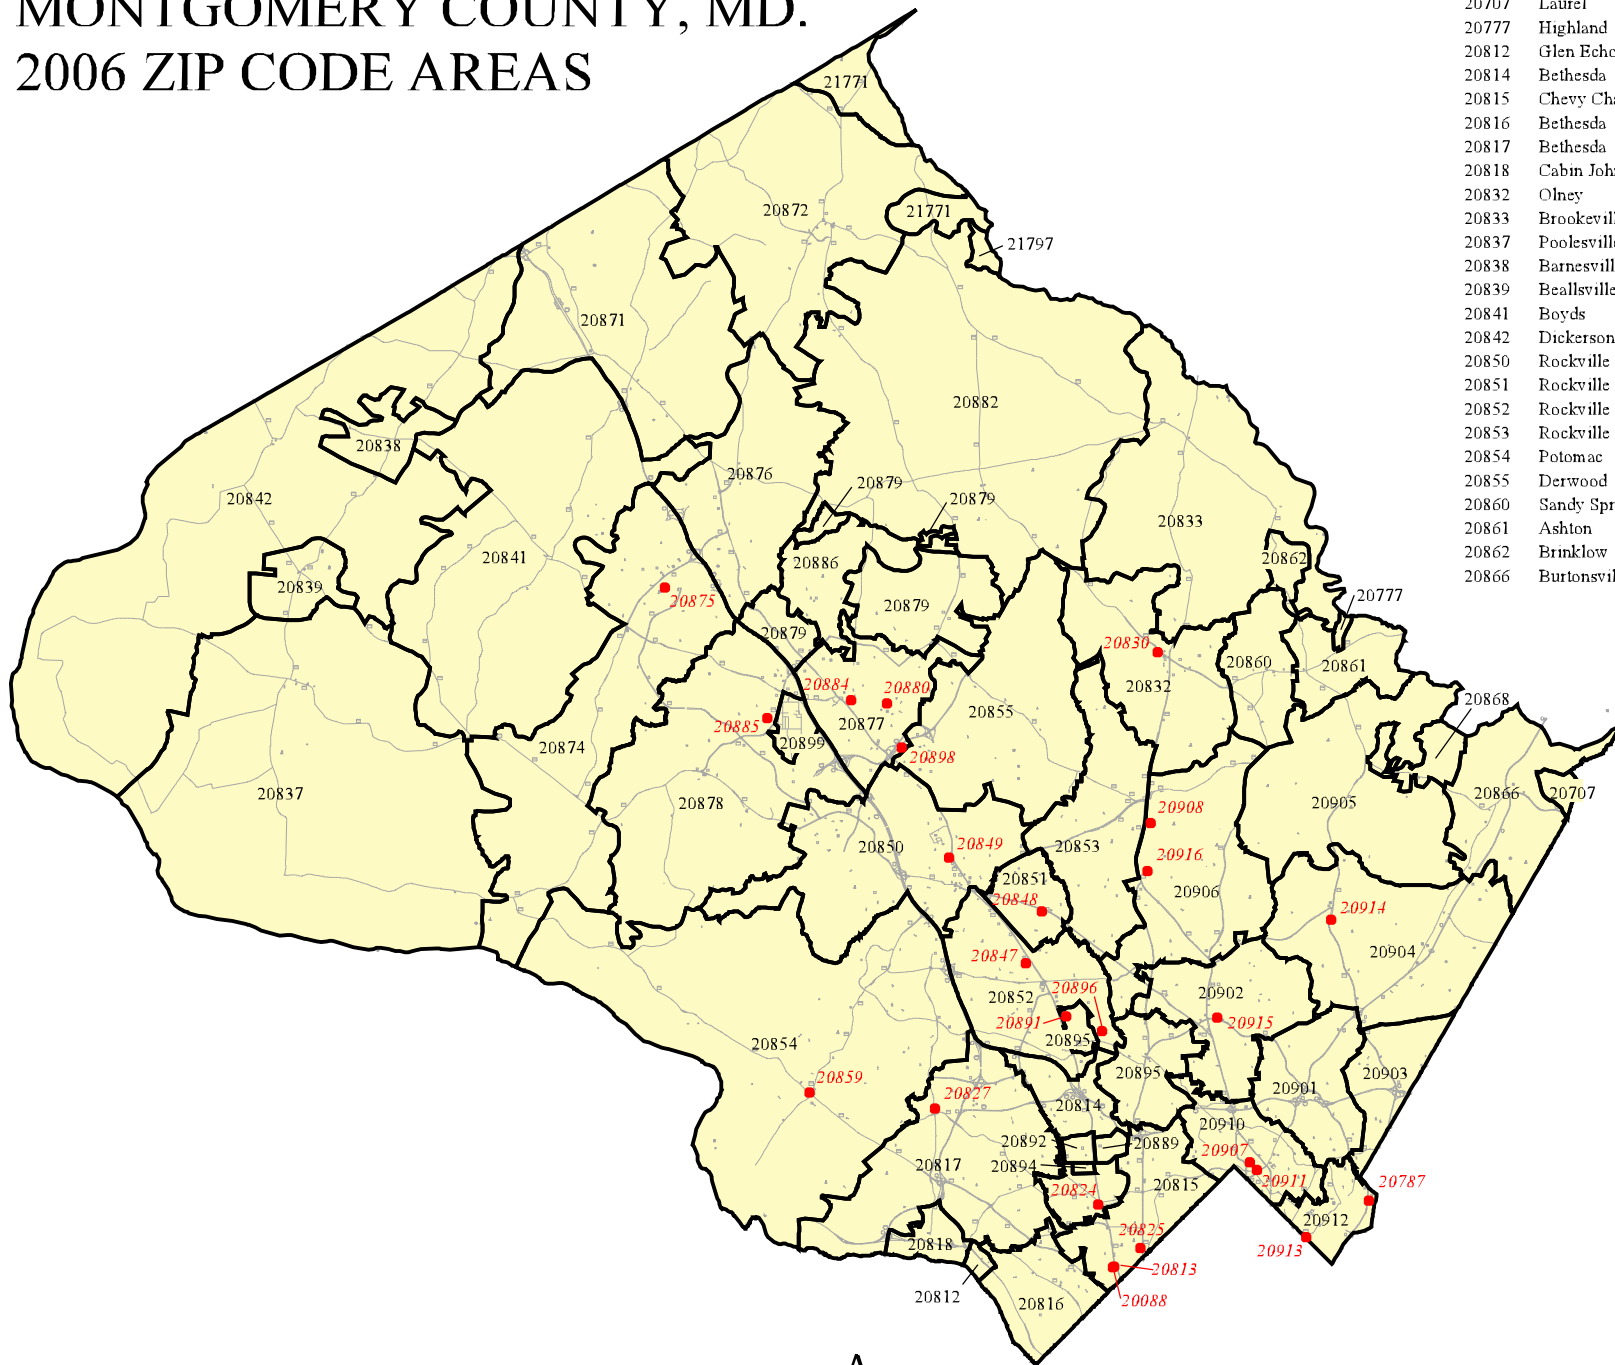

# MONTGOMERY COUNTY, MD. 2006 ZIP CODE AREAS

20707 Laurel	20868 Spencerville
20777 Highland	20871 Clarksburg
20812 Glen Echo	20872 Damascus
20814 Bethesda	20874 Germantown
20815 Chevy Chase	20876 Germantown
20816 Bethesda	20877 Gaithersburg
20817 Bethesda	20878 Gaithersburg
20818 Cabin John	20879 Gaithersburg
20832 Olney	20882 Gaithersburg
20833 Brookeville	20886 Montgomery Village
20837 Poolesville	20889 Bethesda
20838 Barnesville	20892 Bethesda
20839 Beallsville	20894 Bethesda
20841 Boyds	20895 Kensington
20842 Dickerson	20899 Gaithersburg
20850 Rockville	20901 Silver Spring
20851 Rockville	20902 Silver Spring
20852 Rockville	20903 Silver Spring
20853 Rockville	20904 Silver Spring
20854 Potomac	20905 Silver Spring
20855 Derwood	20906 Silver Spring
20860 Sandy Spring	20910 Silver Spring
20861 Ashton	20912 Takoma Park
20862 Brinklow	21771 Mount Airy
20866 Burtonsville	21797 Woodbine

## POST OFFICE ZIP CODES

20088 Washington
20787 Hyattsville
20813 Bethesda
20824 Bethesda
20825 Chevy Chase
20827 Bethesda
20830 Olney
20847 Rockville
20848 Rockville
20849 Rockville
20859 Potomac
20875 Germantown
20880 Washington Grove
20884 Gaithersburg
20885 Gaithersburg
20891 Kensington
20896 Garrett Park
20898 Gaithersburg
20907 Silver Spring
20908 Silver Spring
20911 Silver Spring
20913 Takoma Park
20914 Silver Spring
20915 Silver Spring
20916 Silver Spring