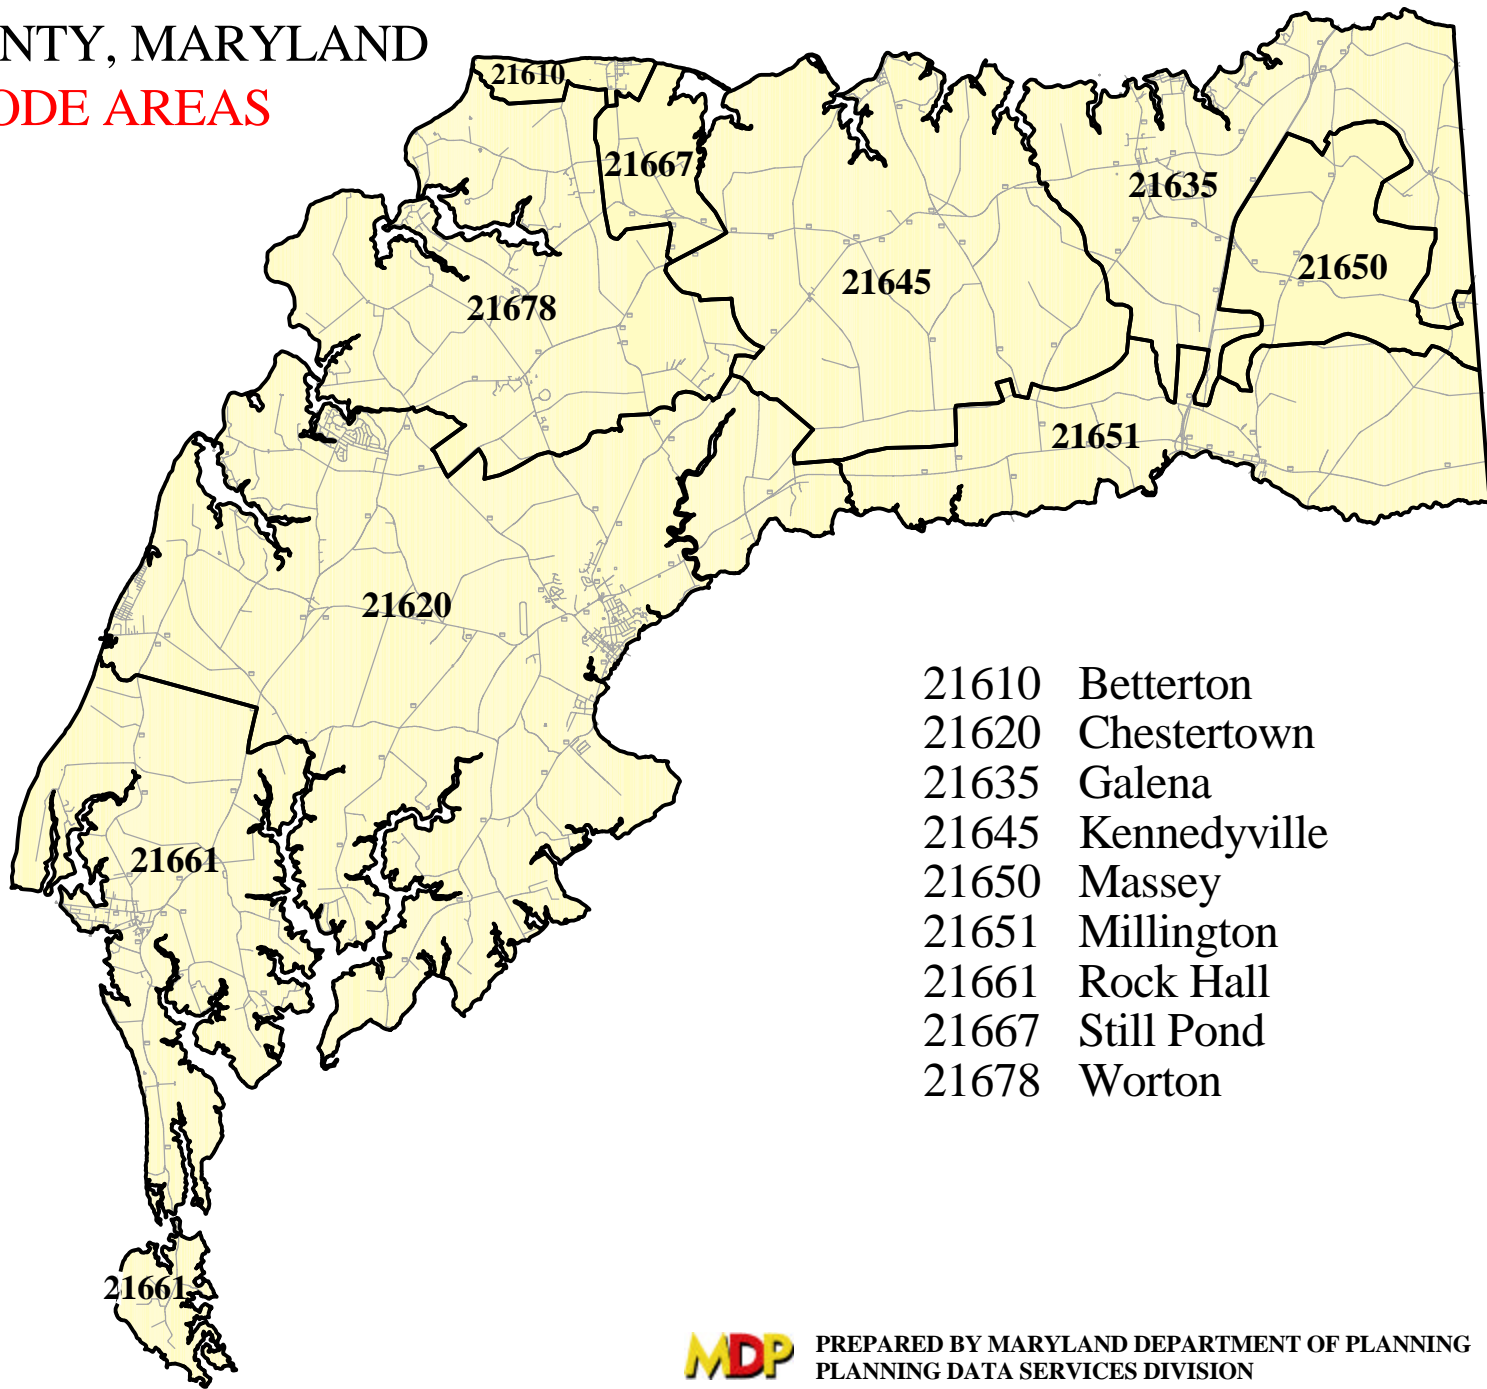

KENT COUNTY, MARYLAND  
2007 ZIP CODE AREAS

- 21610 Betterton
- 21620 Chestertown
- 21635 Galena
- 21645 Kennedyville
- 21650 Massey
- 21651 Millington
- 21661 Rock Hall
- 21667 Still Pond
- 21678 Worton

PREPARED BY MARYLAND DEPARTMENT OF PLANNING  
PLANNING DATA SERVICES DIVISION