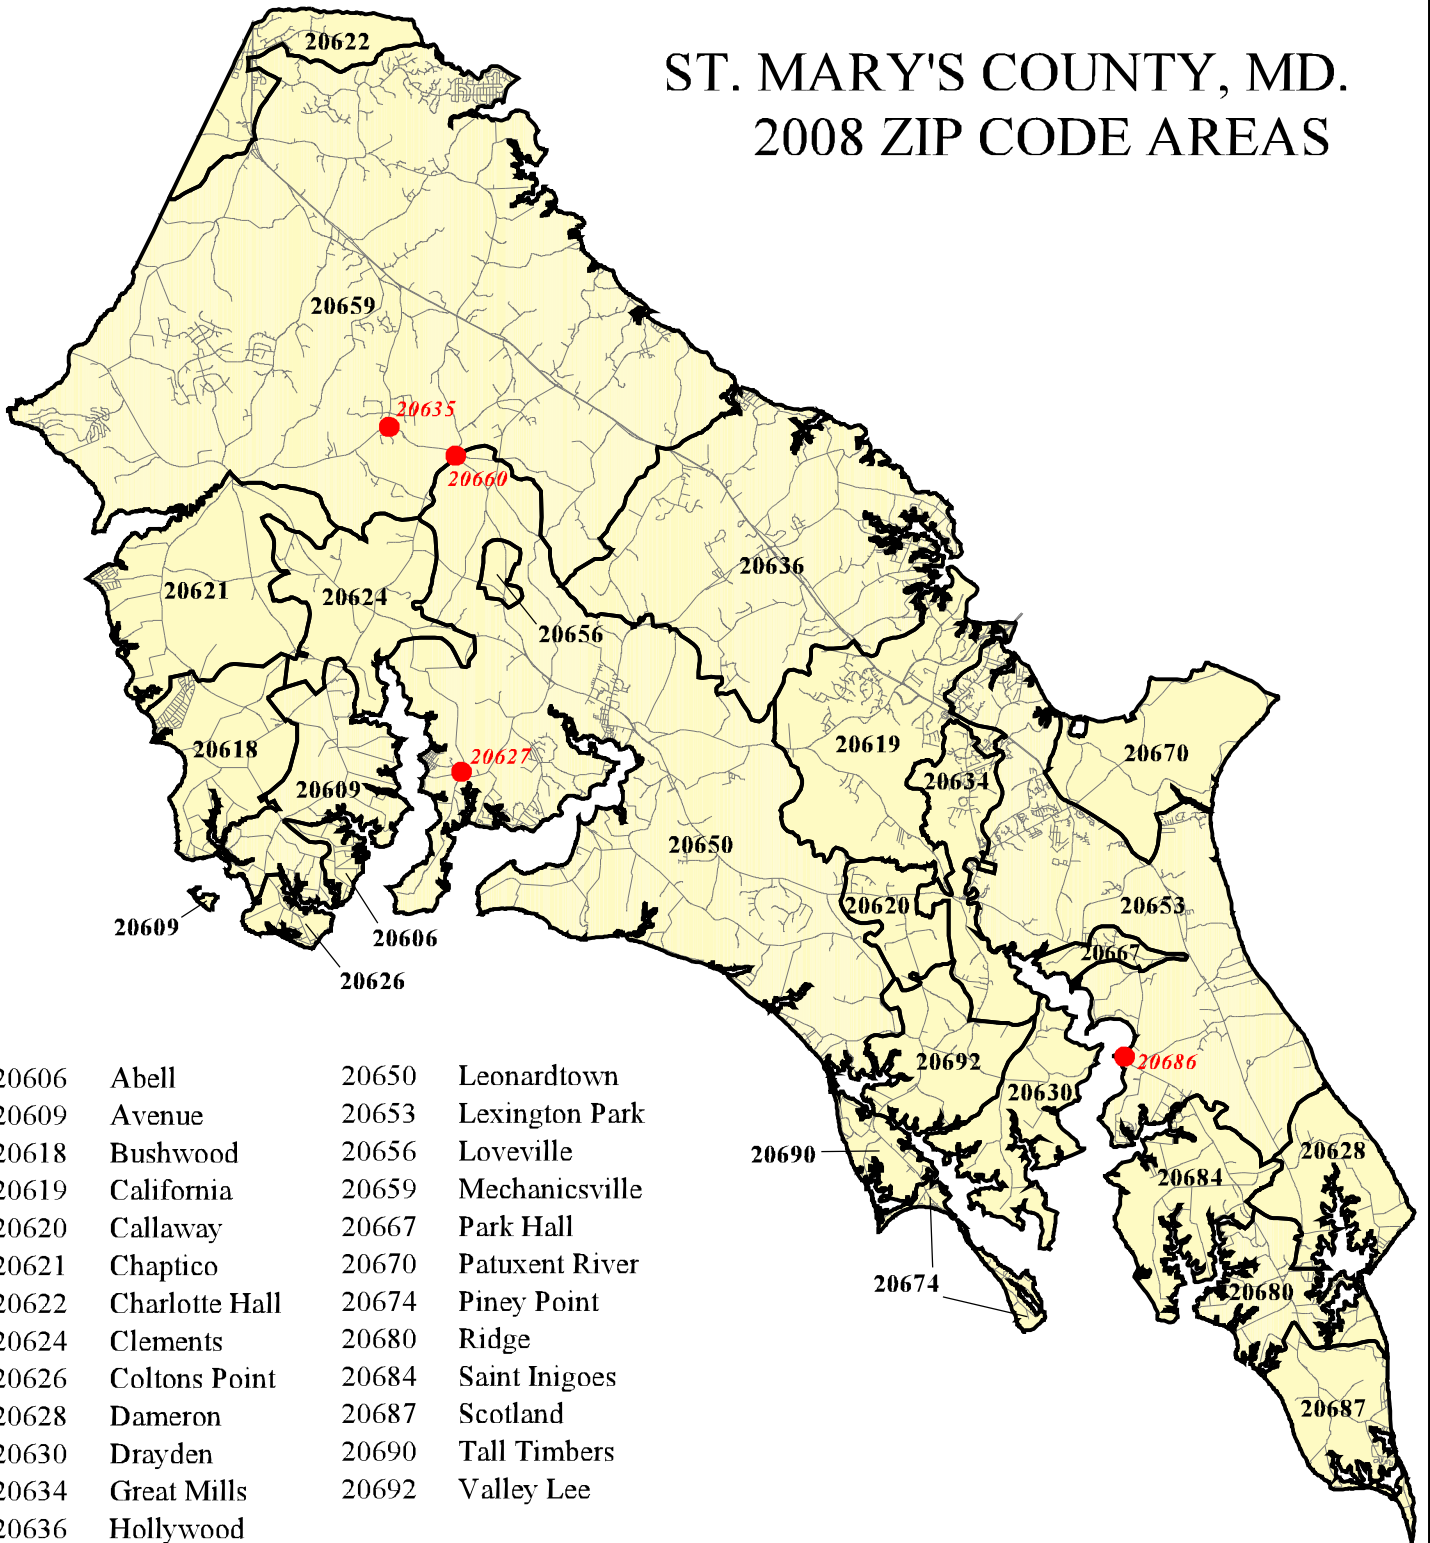

ST. MARY'S COUNTY, MD. 2008 ZIP CODE AREAS

20606	Abell	20650	Leonardtown
20609	Avenue	20653	Lexington Park
20618	Bushwood	20656	Loveville
20619	California	20659	Mechanicsville
20620	Callaway	20667	Park Hall
20621	Chaptico	20670	Patuxent River
20622	Charlotte Hall	20674	Piney Point
20624	Clements	20680	Ridge
20626	Coltons Point	20684	Saint Inigoes
20628	Dameron	20687	Scotland
20630	Drayden	20690	Tall Timbers
20634	Great Mills	20692	Valley Lee
20636	Hollywood		

POST OFFICE ZIP CODES

20627	Compton
20635	Helen
20660	Morganza
20686	St. Mary's City