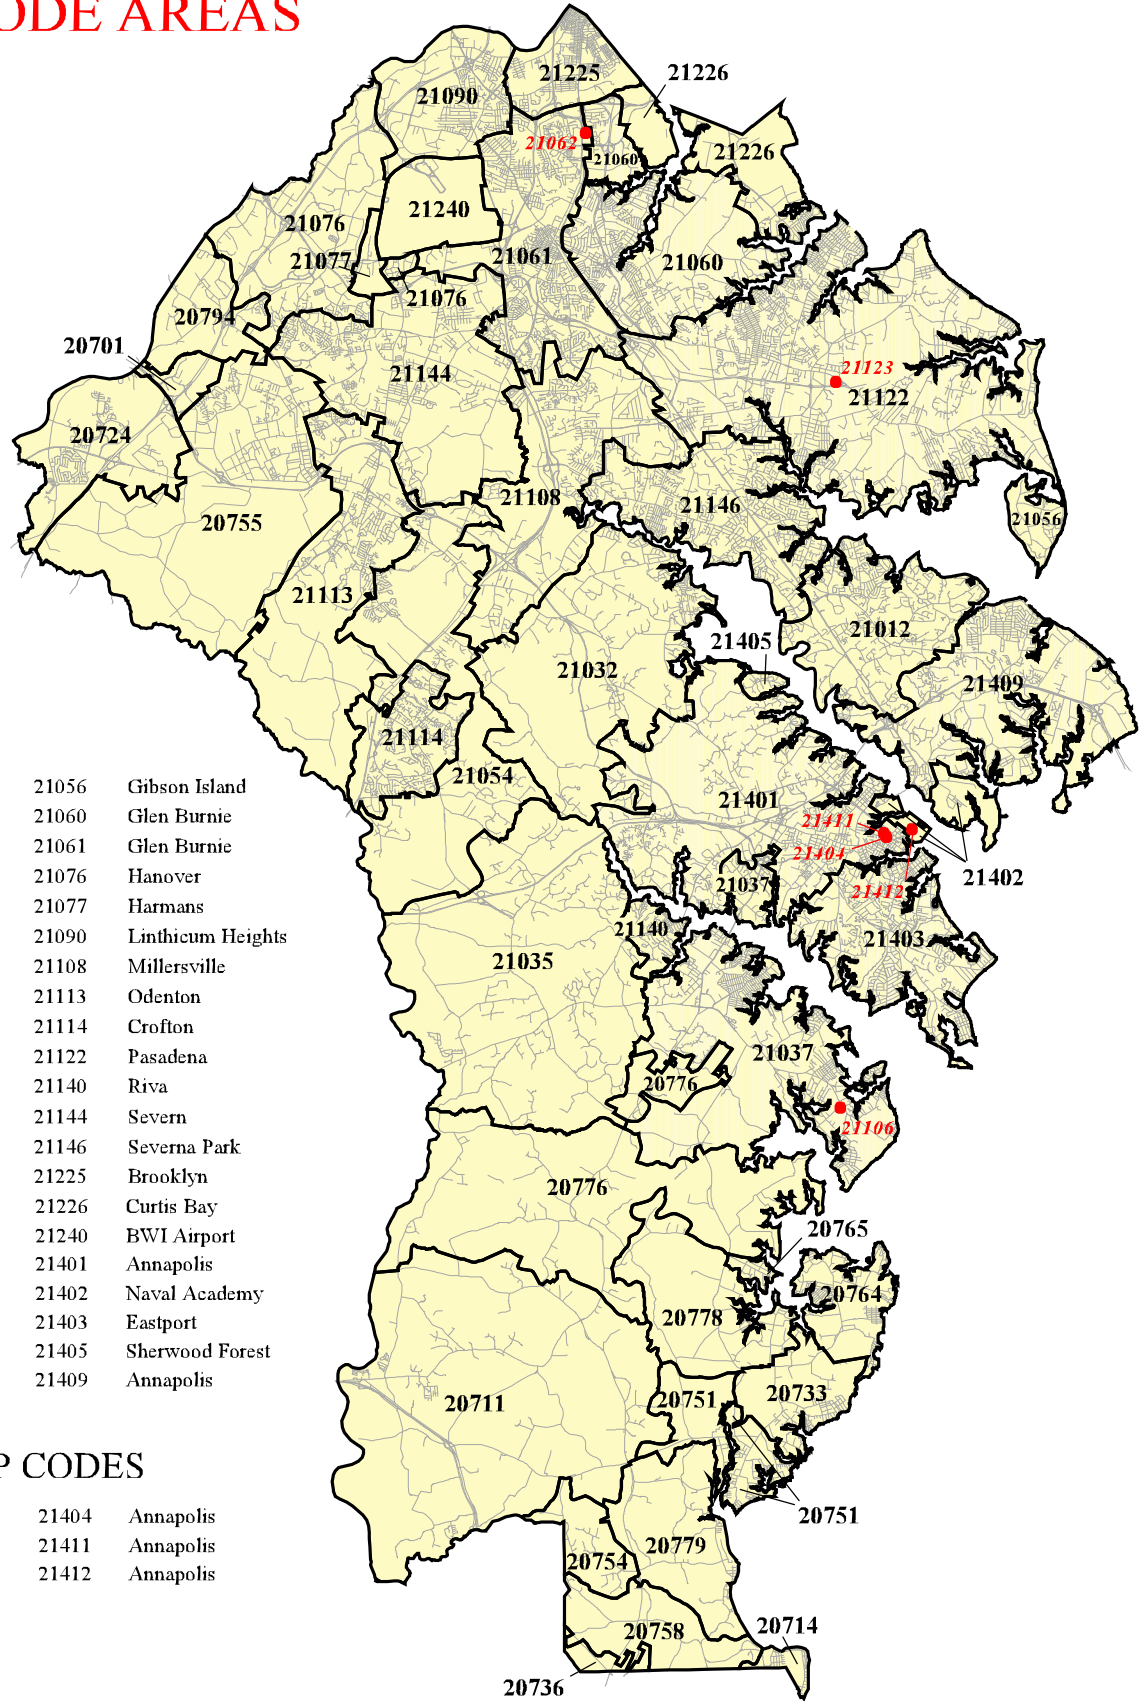

ANNE ARUNDEL COUNTY, MD.

2009 ZIP CODE AREAS

20701	Annapolis Junction	21056	Gibson Island
20711	Lothian	21060	Glen Burnie
20714	North Beach	21061	Glen Burnie
20724	Laurel	21076	Hanover
20733	Churchton	21077	Harmans
20736	Owings	21090	Linthicum Heights
20751	Deale	21108	Millersville
20754	Dunkirk	21113	Odenton
20755	Fort George G Meade	21114	Crofton
20758	Friendship	21122	Pasadena
20764	Shady Side	21140	Riva
20765	Galesville	21144	Severn
20776	Harwood	21146	Severna Park
20778	West River	21225	Brooklyn
20779	Tracys Landing	21226	Curtis Bay
20794	Jessup	21240	BWI Airport
21012	Arnold	21401	Annapolis
21032	Crownsville	21402	Naval Academy
21035	Davidsonville	21403	Eastport
21037	Edgewater	21405	Sherwood Forest
21054	Gambrills	21409	Annapolis

POST OFFICE ZIP CODES

21062	Glen Burnie	21404	Annapolis
21106	Mayo	21411	Annapolis
21123	Pasadena	21412	Annapolis